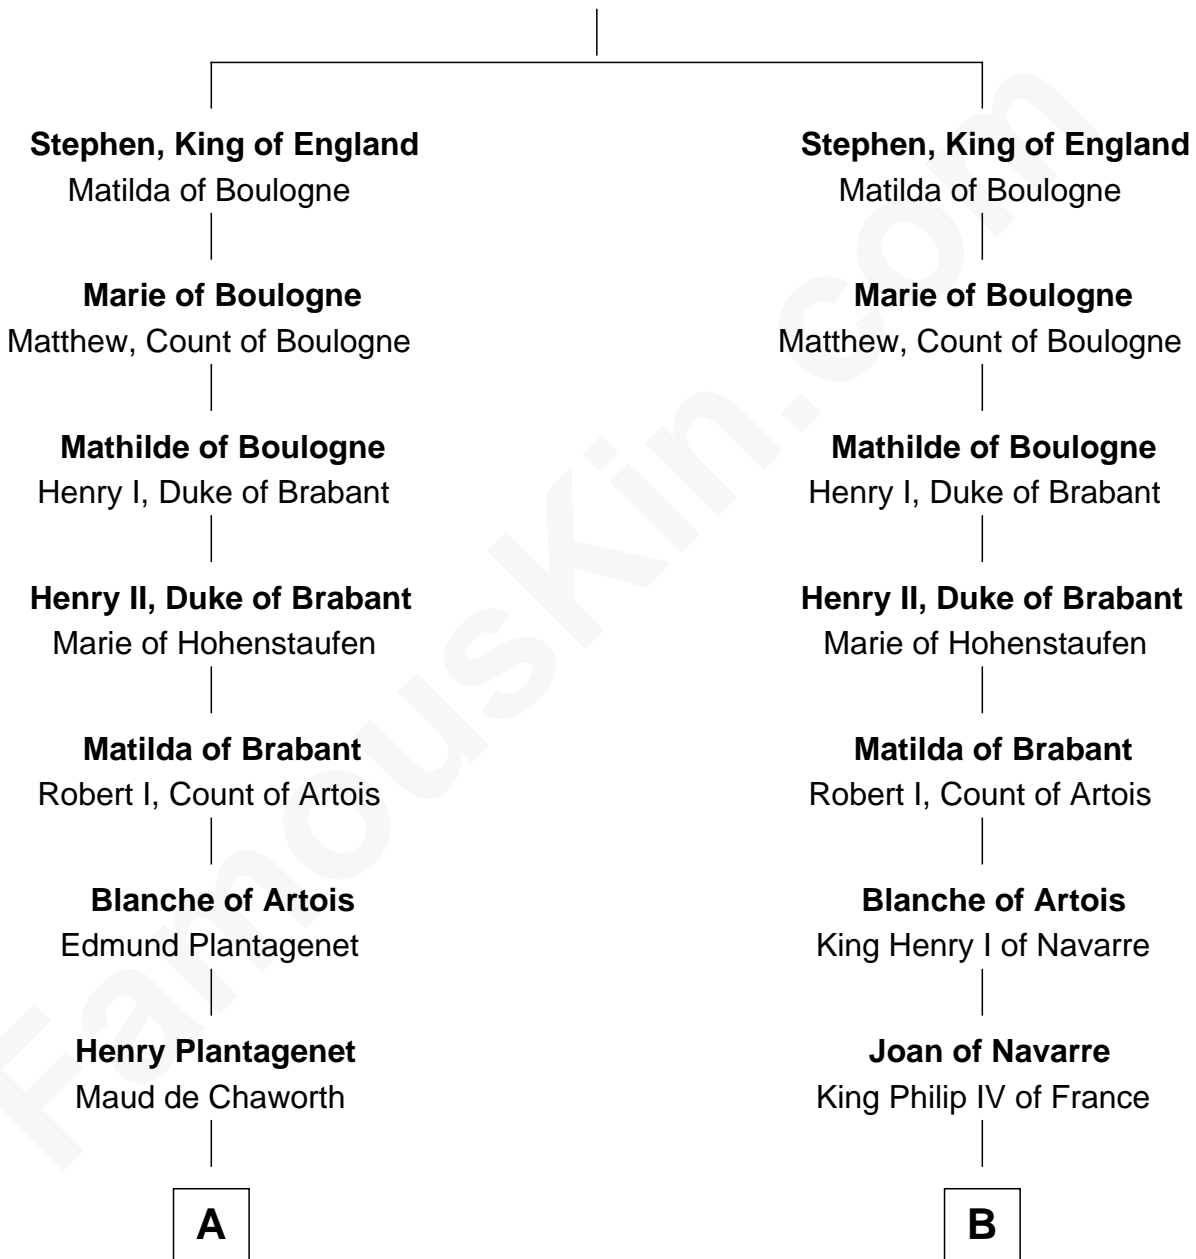

FamousKin.com

Relationship Chart of

Caesar Rodney

Signer of the Declaration of Independence

15th cousin 5 times removed of

Catherine Parr

6th Wife of King Henry VIII

Stephen II Henry, Count of Blois

Adela of Normandy

C

|
William Rodney

Rachel - - - - -

|
Capt. William Rodney

Sarah Jones

|
Caesar Rodney

Elizabeth Crawford