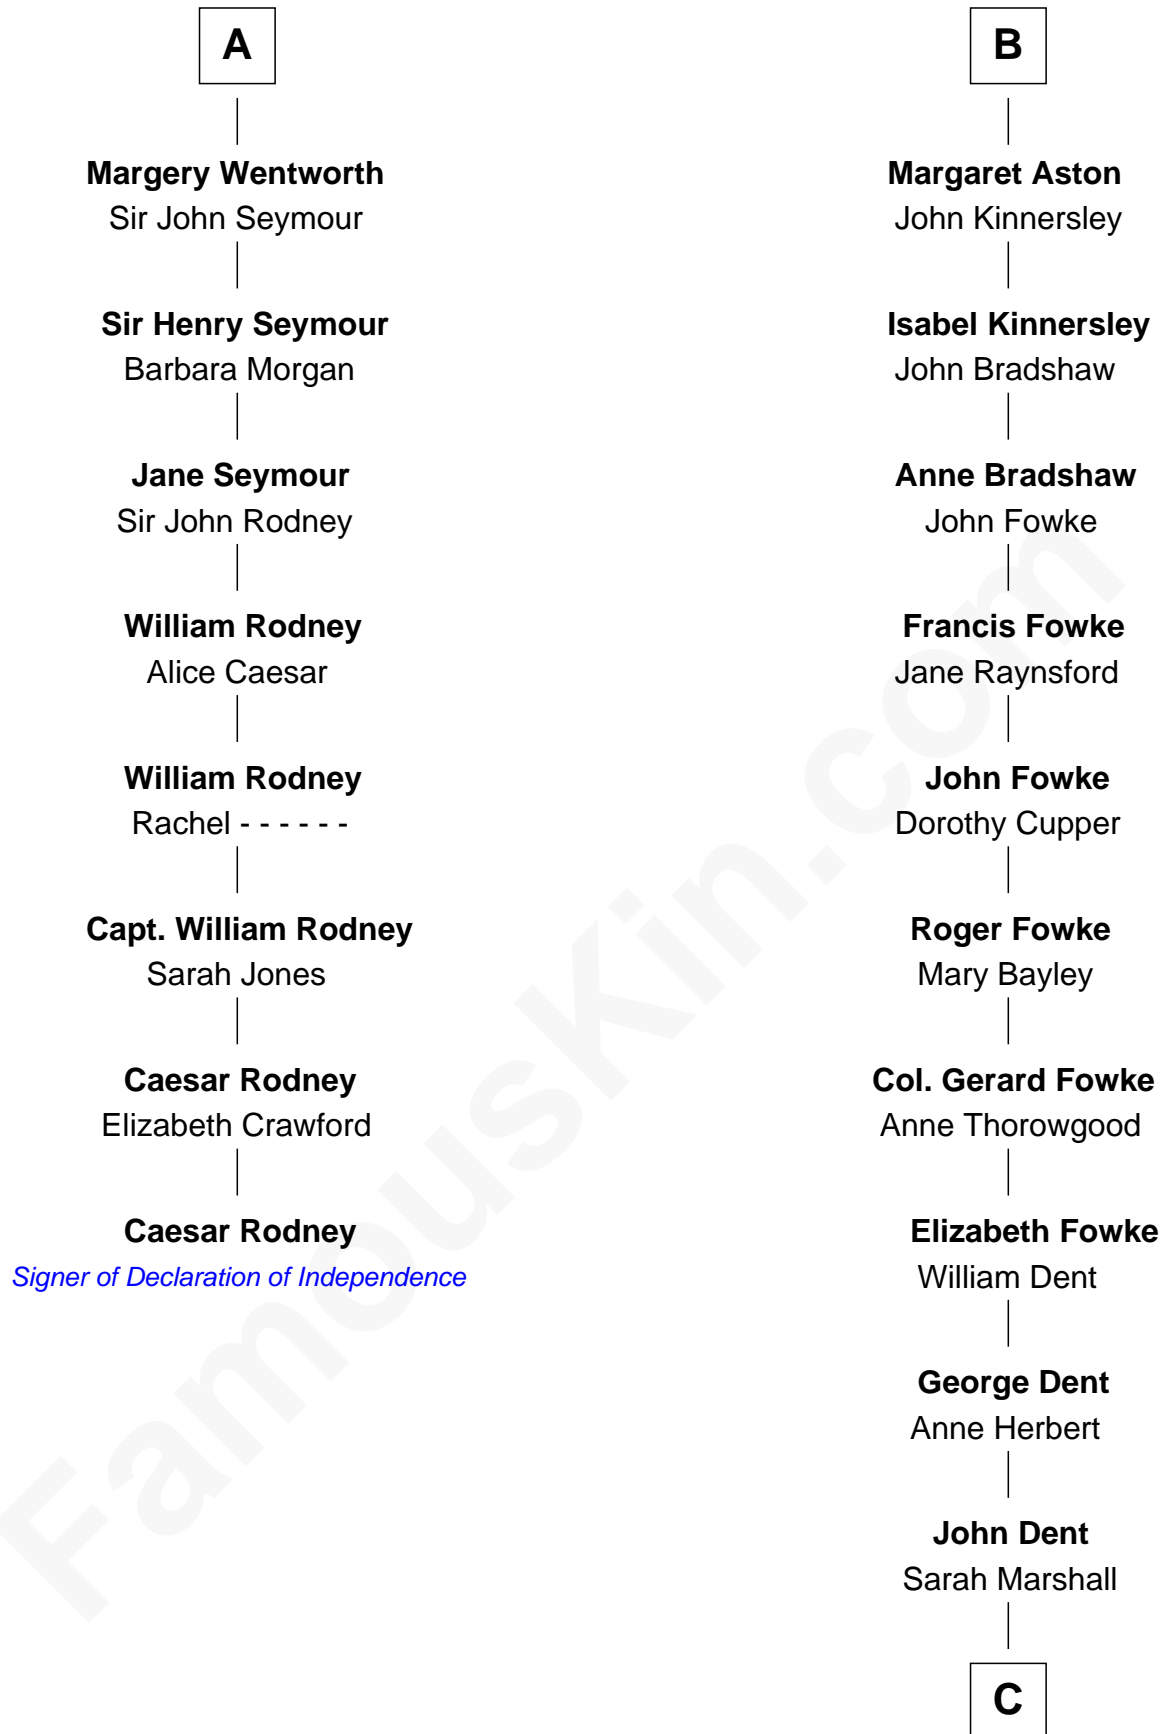

FamousKin.com

Relationship Chart of

Caesar Rodney

Signer of the Declaration of Independence

14th cousin 5 times removed of

General James Longstreet

Confederate Army - U.S. Civil War

C

Thomas Marshall Dent

Anne Magruder

Mary Anna Dent

James Longstreet

General James Longstreet

Confederate Army - U.S. Civil War

FamousKin.com