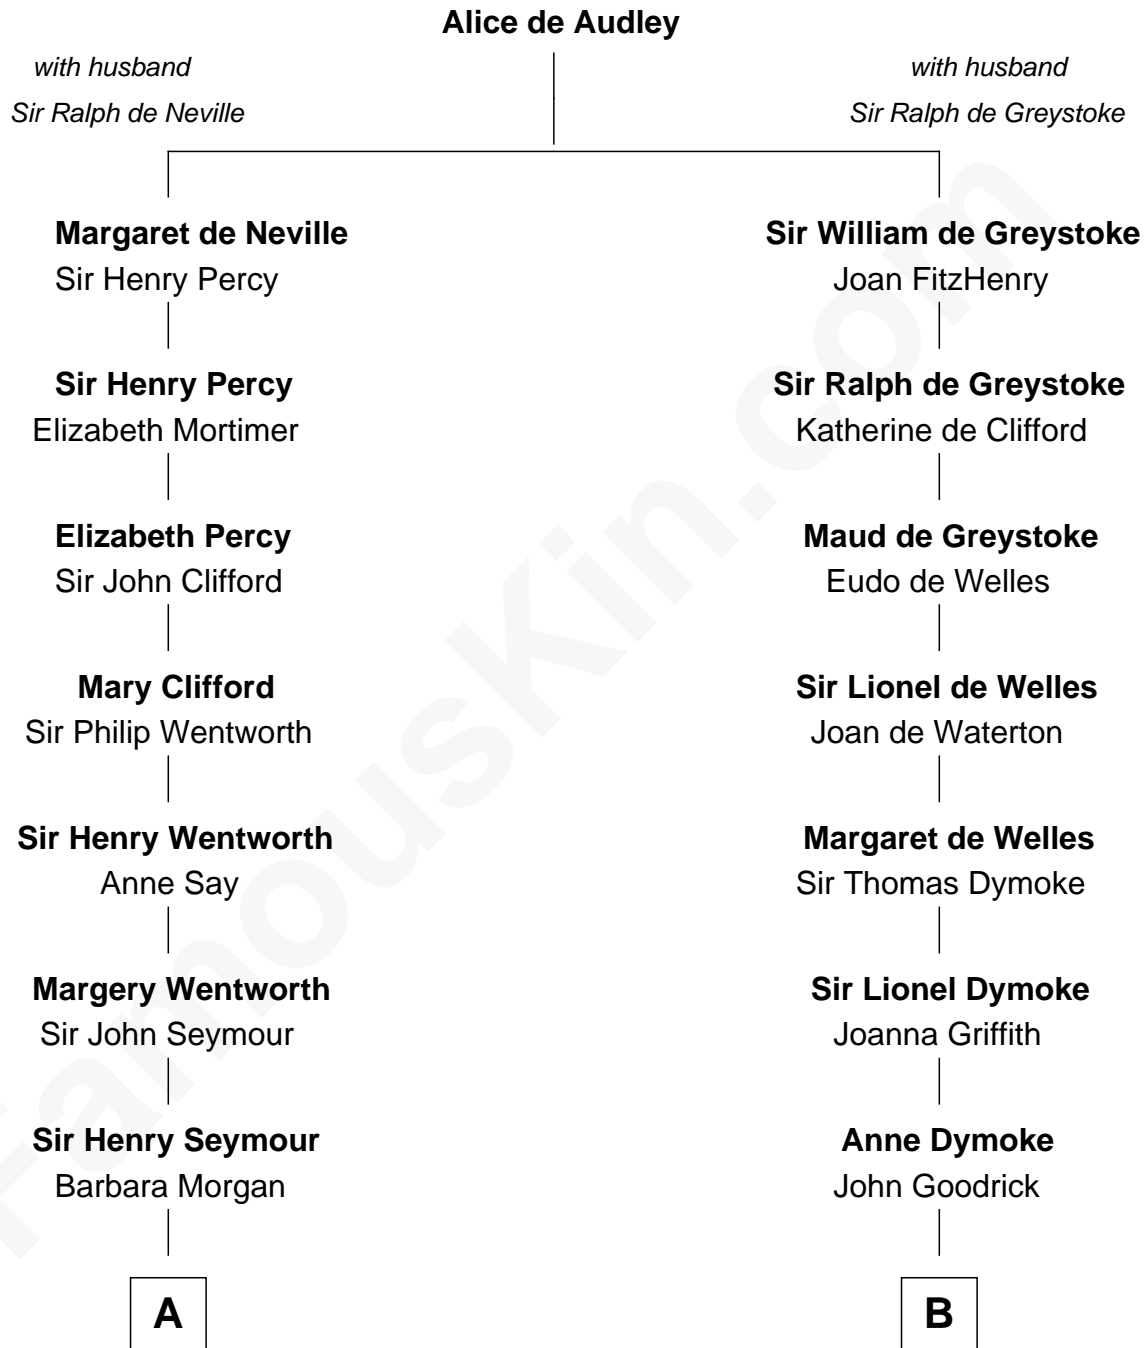

## Relationship Chart of

### Caesar Rodney

*Signer of the Declaration of Independence*

12th cousin 8 times removed of

### Lucille Ball

*TV Actress - "I Love Lucy"*

**C**

**George Osborn Durrell**

Anne Jane Jewell

**Nellie Rebecca Durrell**

Jasper Clinton Ball

**Henry Durrell Ball**