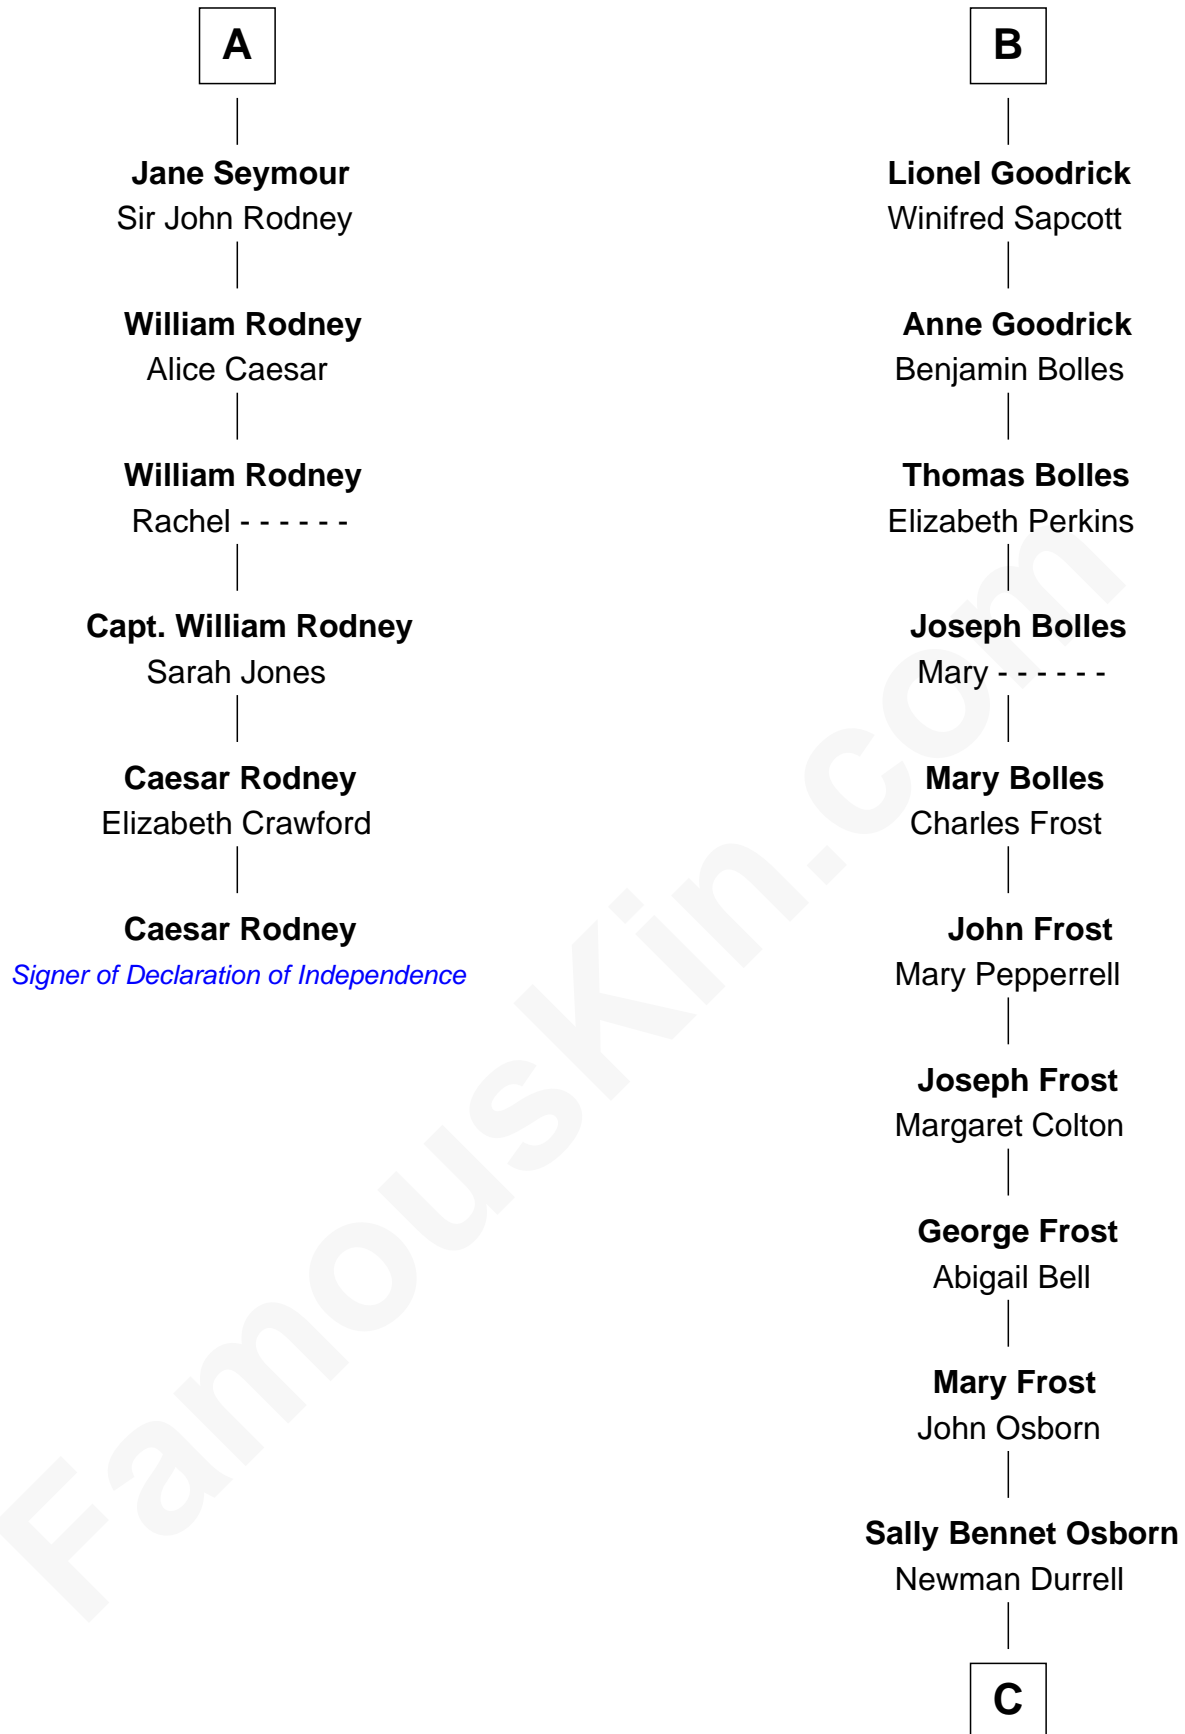

## Relationship Chart of

### Caesar Rodney

*Signer of the Declaration of Independence*

12th cousin 8 times removed of

### Lucille Ball

*TV Actress - "I Love Lucy"*

**C**

**George Osborn Durrell**

Anne Jane Jewell

**Nellie Rebecca Durrell**

Jasper Clinton Ball

**Henry Durrell Ball**