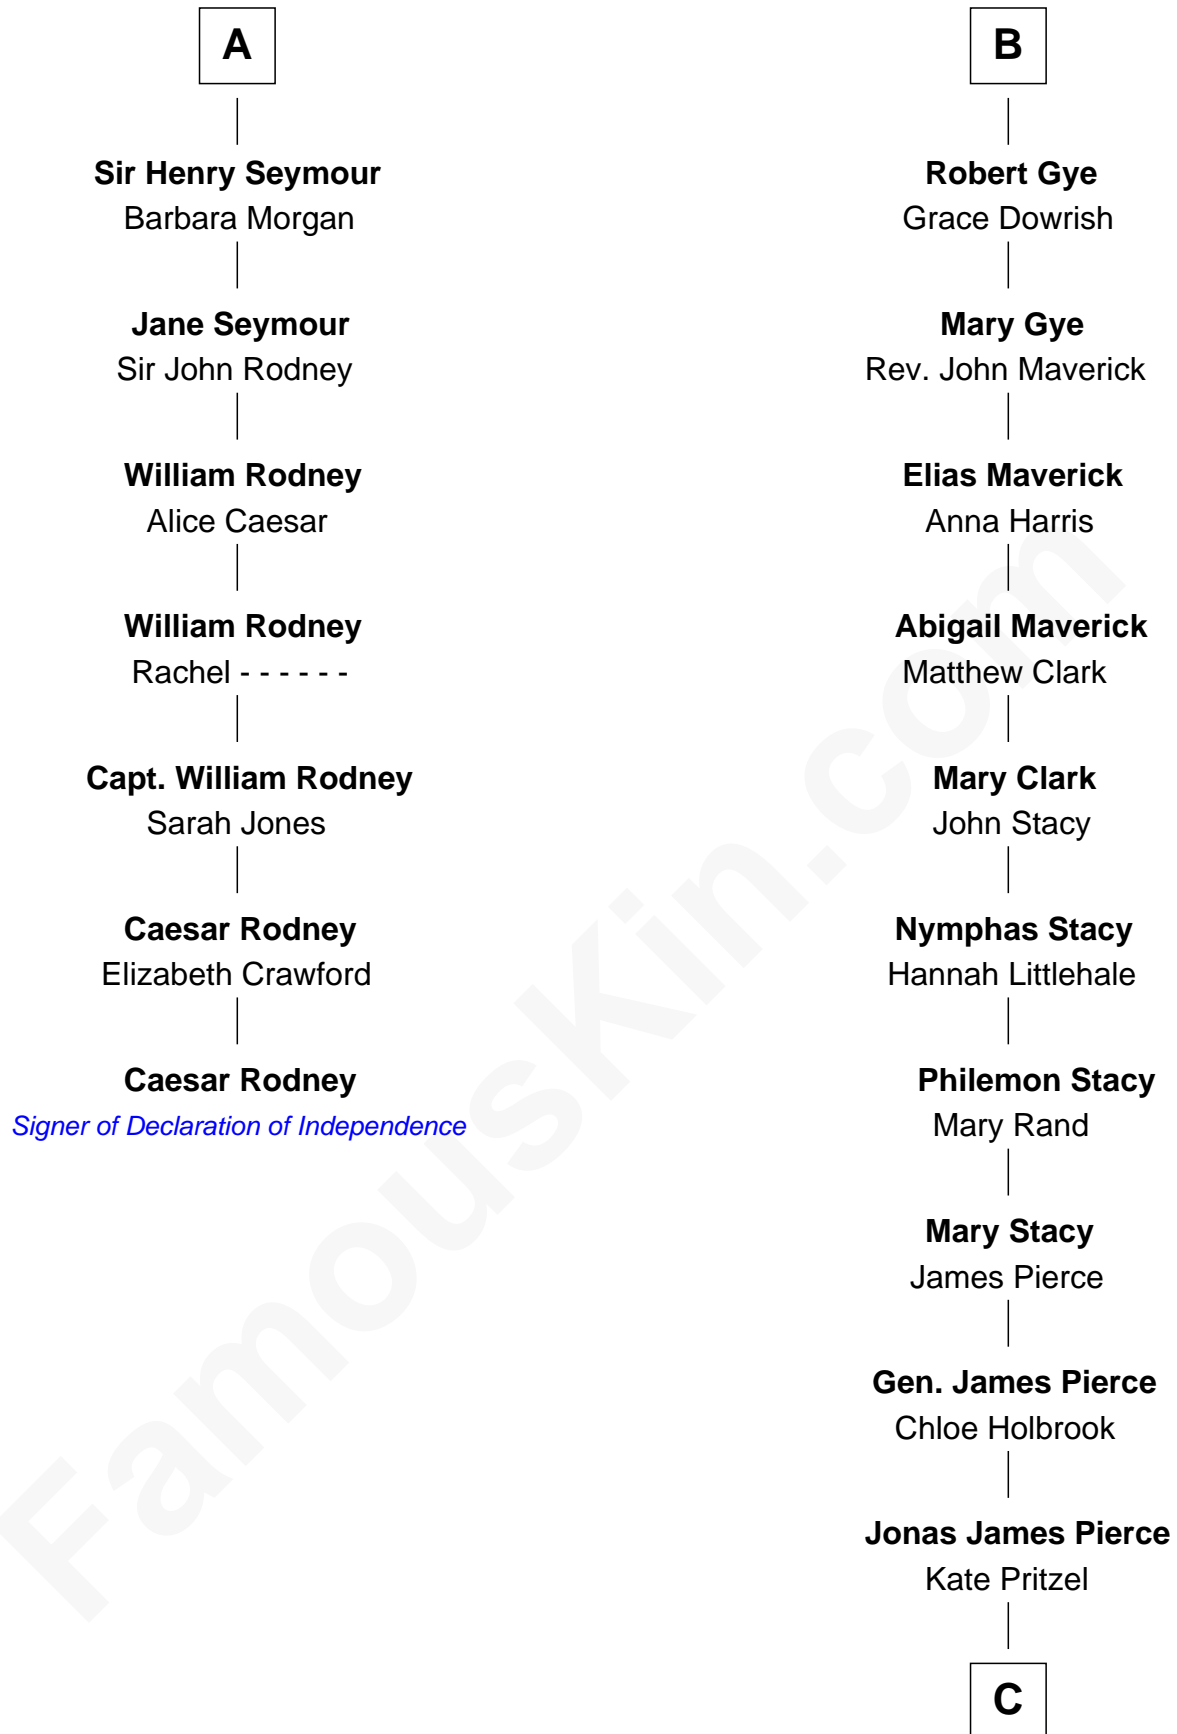

FamousKin.com

Relationship Chart of

Caesar Rodney

Signer of the Declaration of Independence

13th cousin 7 times removed of

Jeb Bush

43rd Governor of Florida

Henry Plantagenet
Maud de Chaworth

Mary Plantagenet
Henry de Percy

Sir Henry Percy
Margaret de Neville

Sir Henry Percy
Elizabeth Mortimer

Elizabeth Percy
Sir John Clifford

Mary Clifford
Sir Philip Wentworth

Sir Henry Wentworth
Anne Say

Margery Wentworth
Sir John Seymour

A

Eleanor Plantagenet
Richard Fitzalan

John Fitzalan
Eleanor Maltravers

Joan Fitzalan
Sir William Echyngam

Joan Echyngam
Sir John Bayntun

Henry Bayntun

Jane Bayntun
Thomas Prowse

Mary Prowse
John Gye

B

C

—
Scott Pierce

Mabel Marvin

—
Marvin Pierce

Pauline Robinson

—
Barbara Pierce

George Herbert Walker Bush