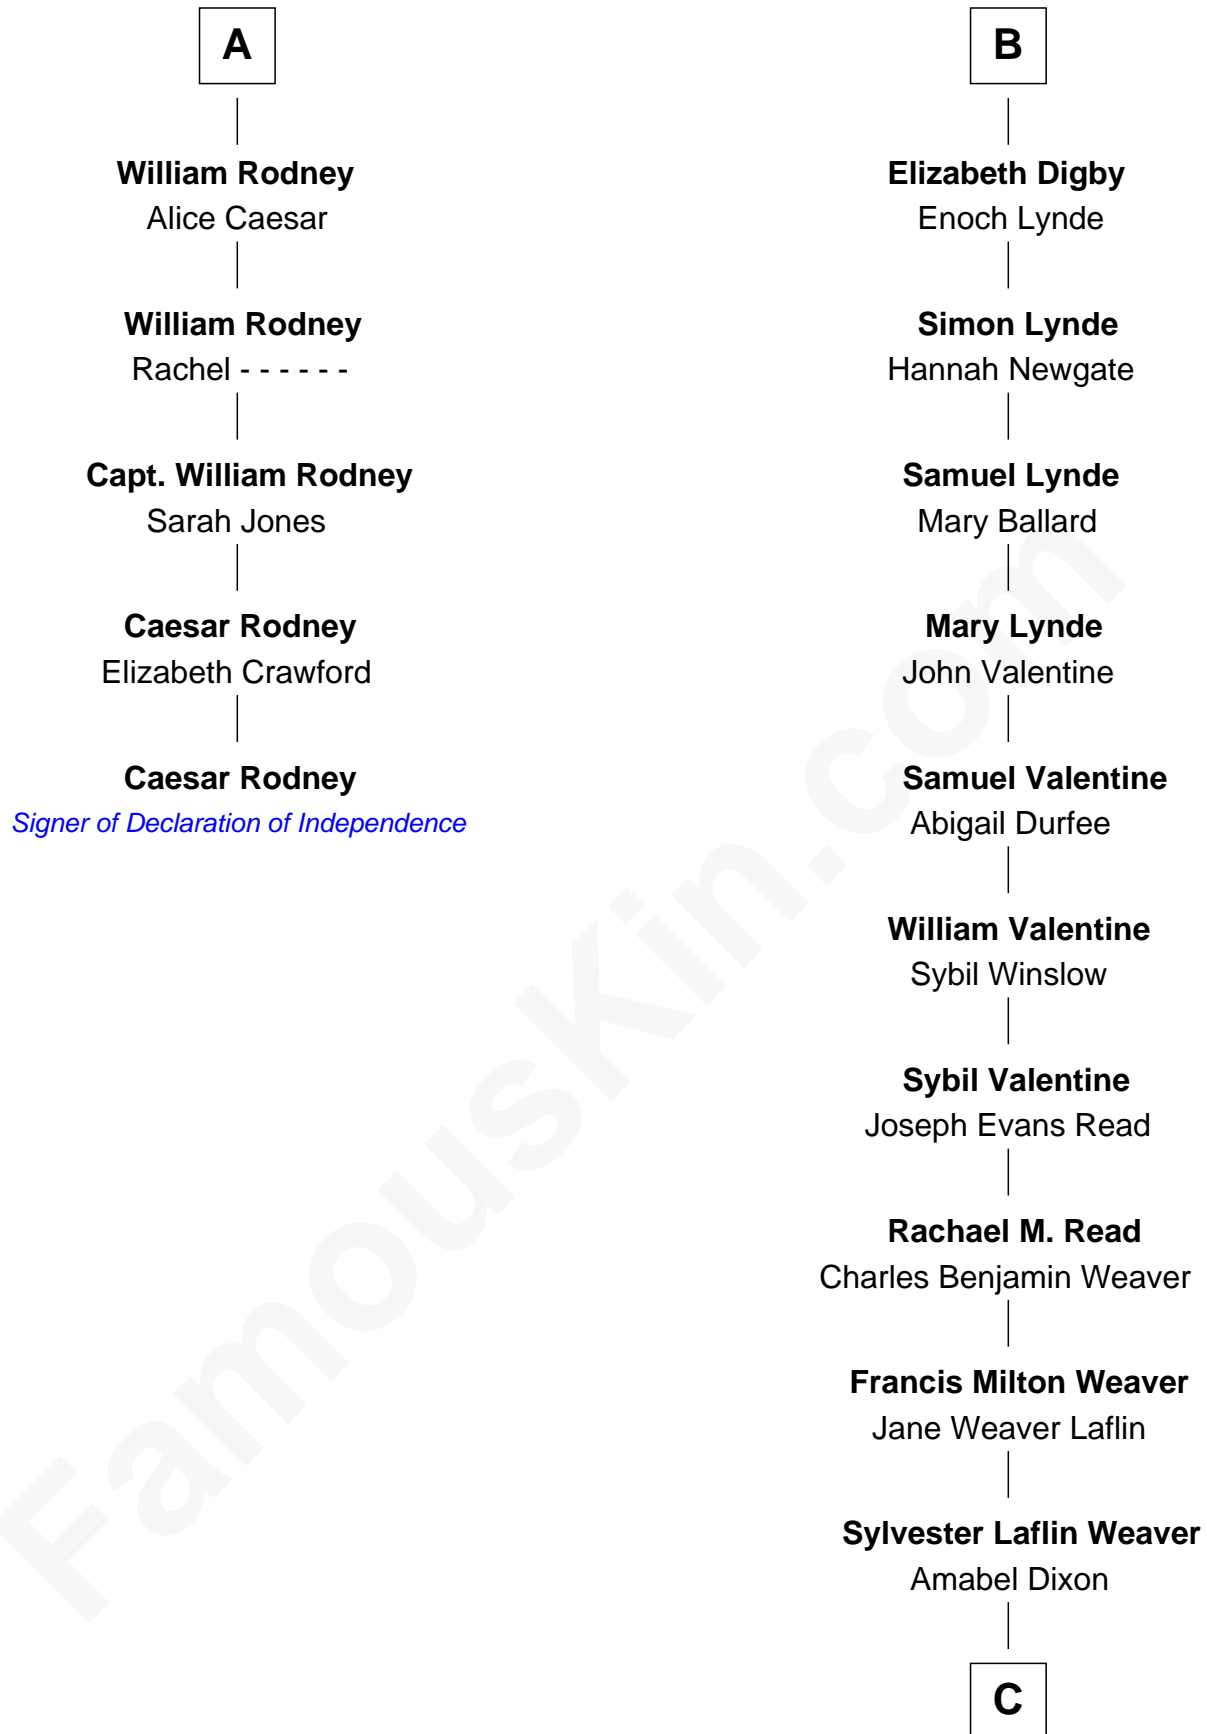

## Relationship Chart of

### Caesar Rodney

*Signer of the Declaration of Independence*

11th cousin 7 times removed of

**Sigourney Weaver**  
*Movie Actress*

**C**

**Sylvester Laflin Weaver**  
Desiree Mary Lucy Hawkins

**Sigourney Weaver**  
*Movie Actress*