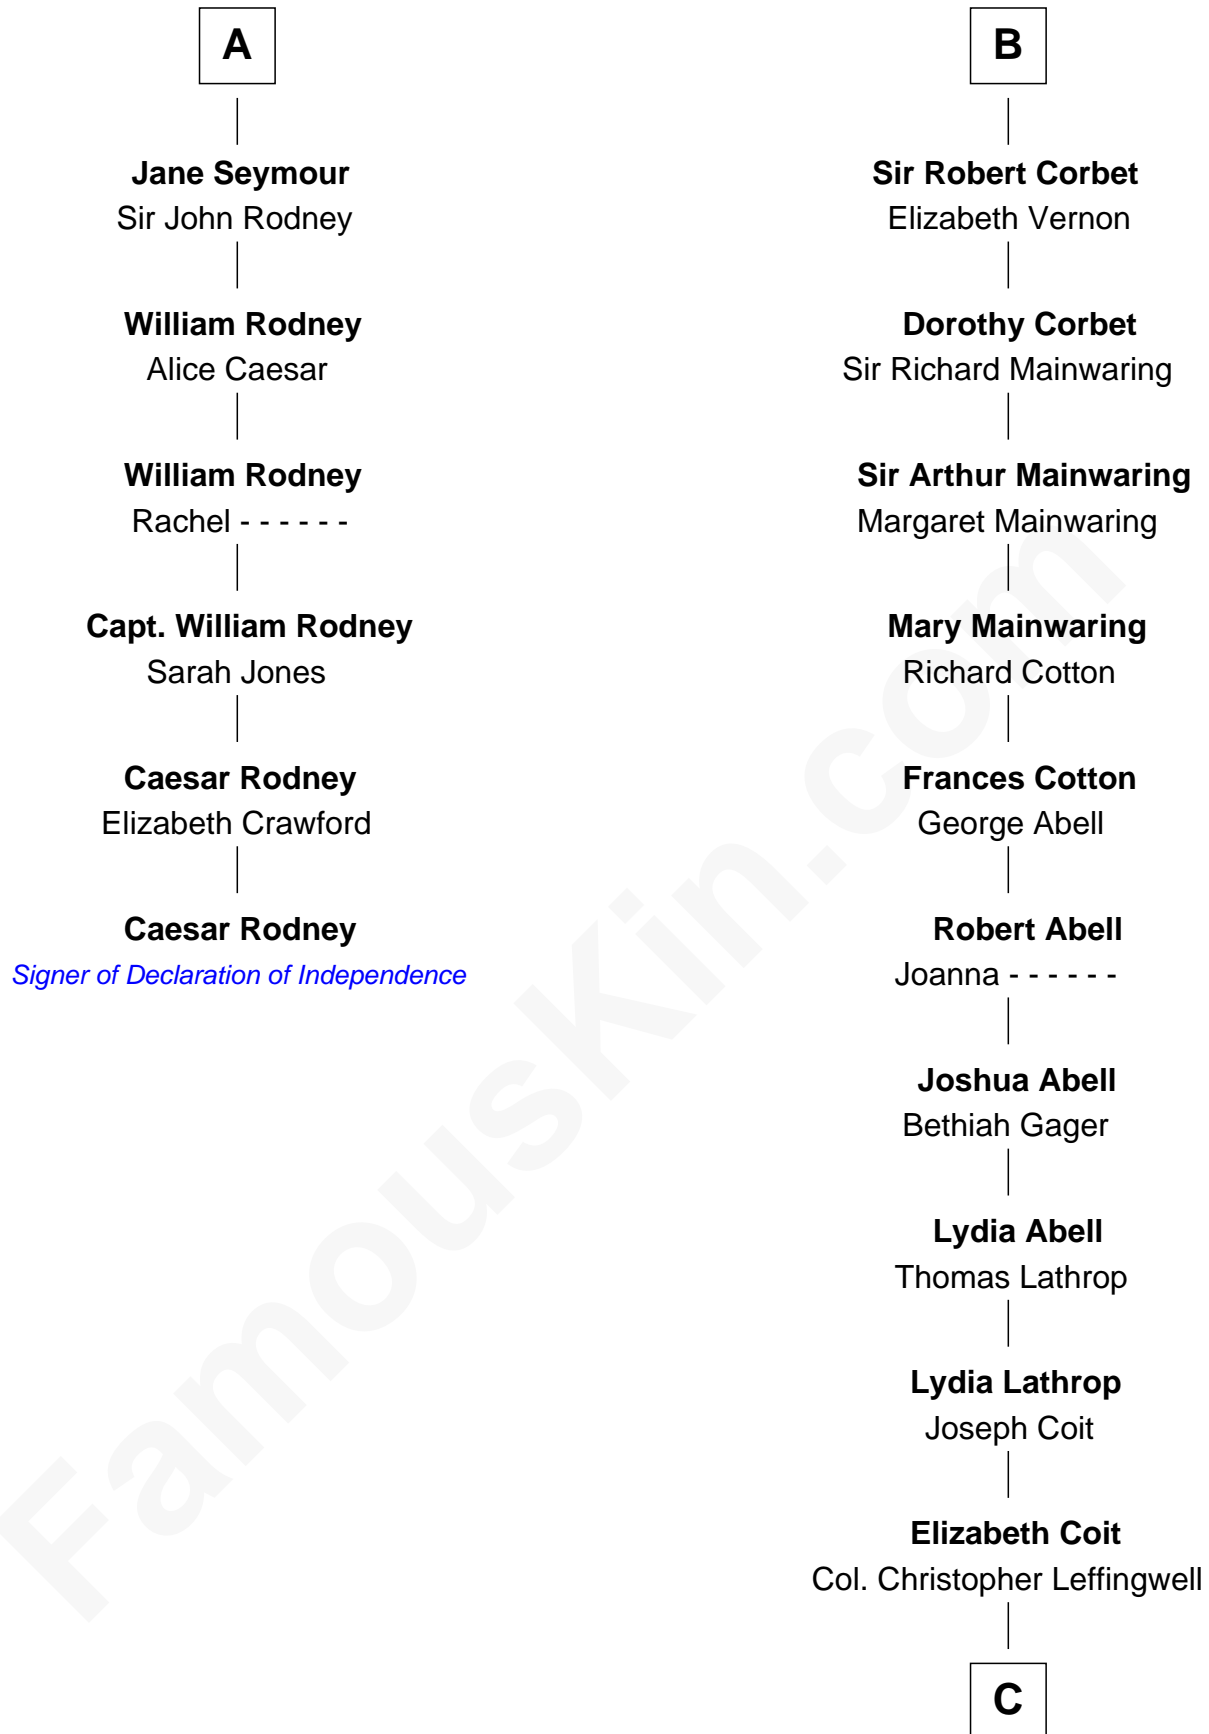

## Relationship Chart of

### Caesar Rodney

*Signer of the Declaration of Independence*

**12th cousin 9 times removed of**

**Allen Dulles**

*5th Director of the C.I.A.*

**C**

**Joanna Leffingwell**

Charles Lathrop