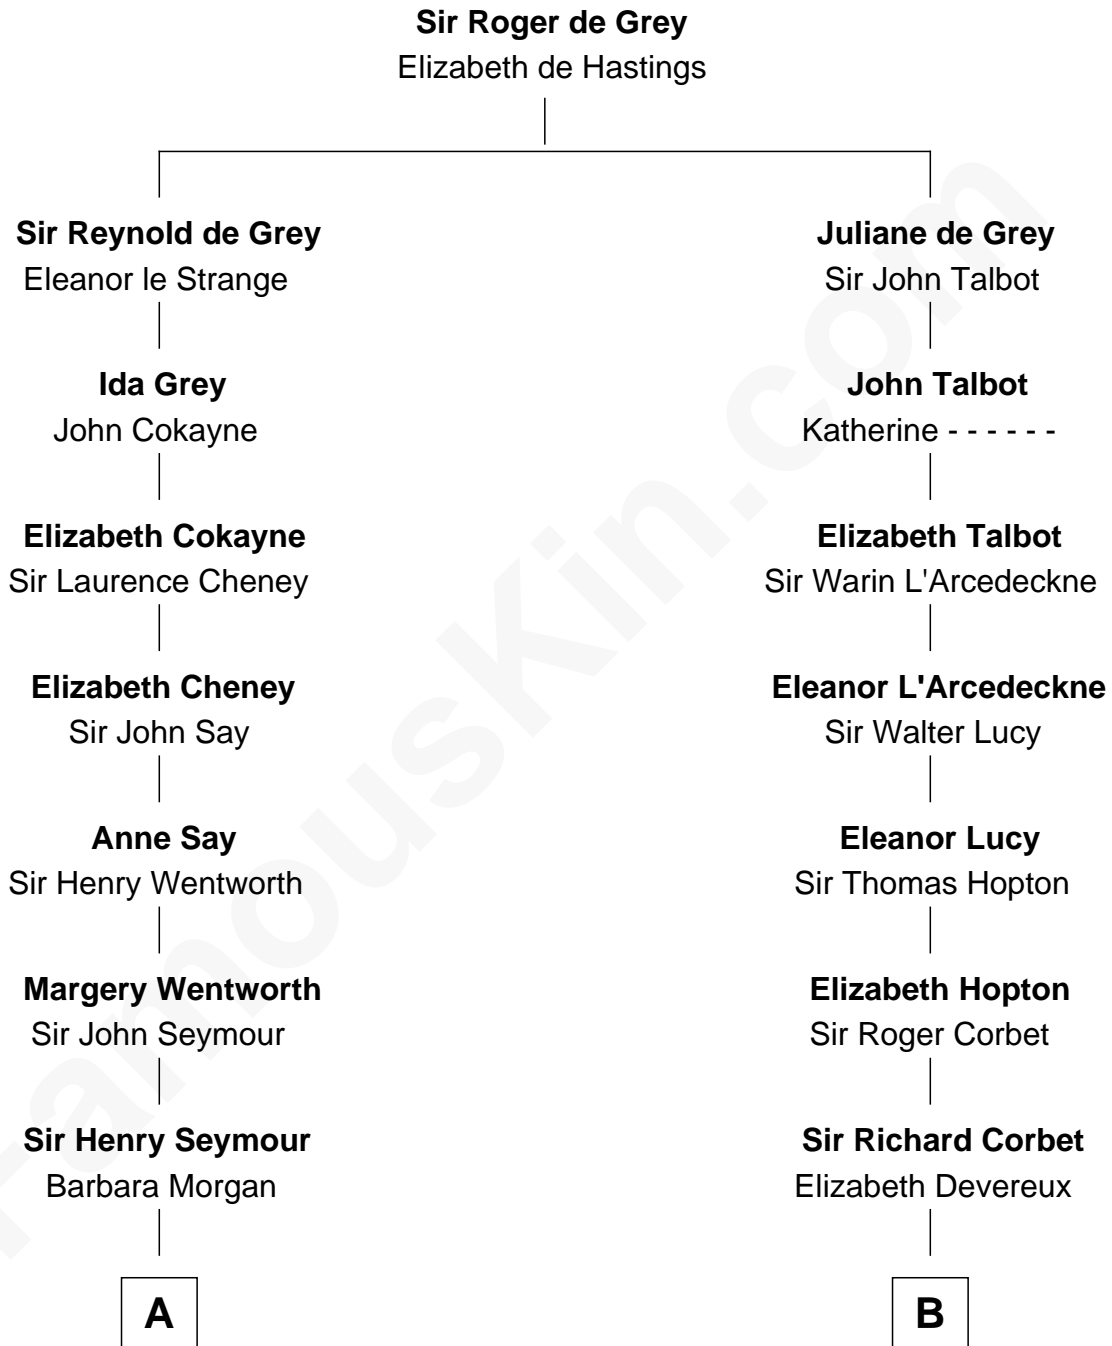

## Relationship Chart of

### Caesar Rodney

*Signer of the Declaration of Independence*

**12th cousin 9 times removed of**

**Allen Dulles**

*5th Director of the C.I.A.*

**C**

**Joanna Leffingwell**

Charles Lathrop