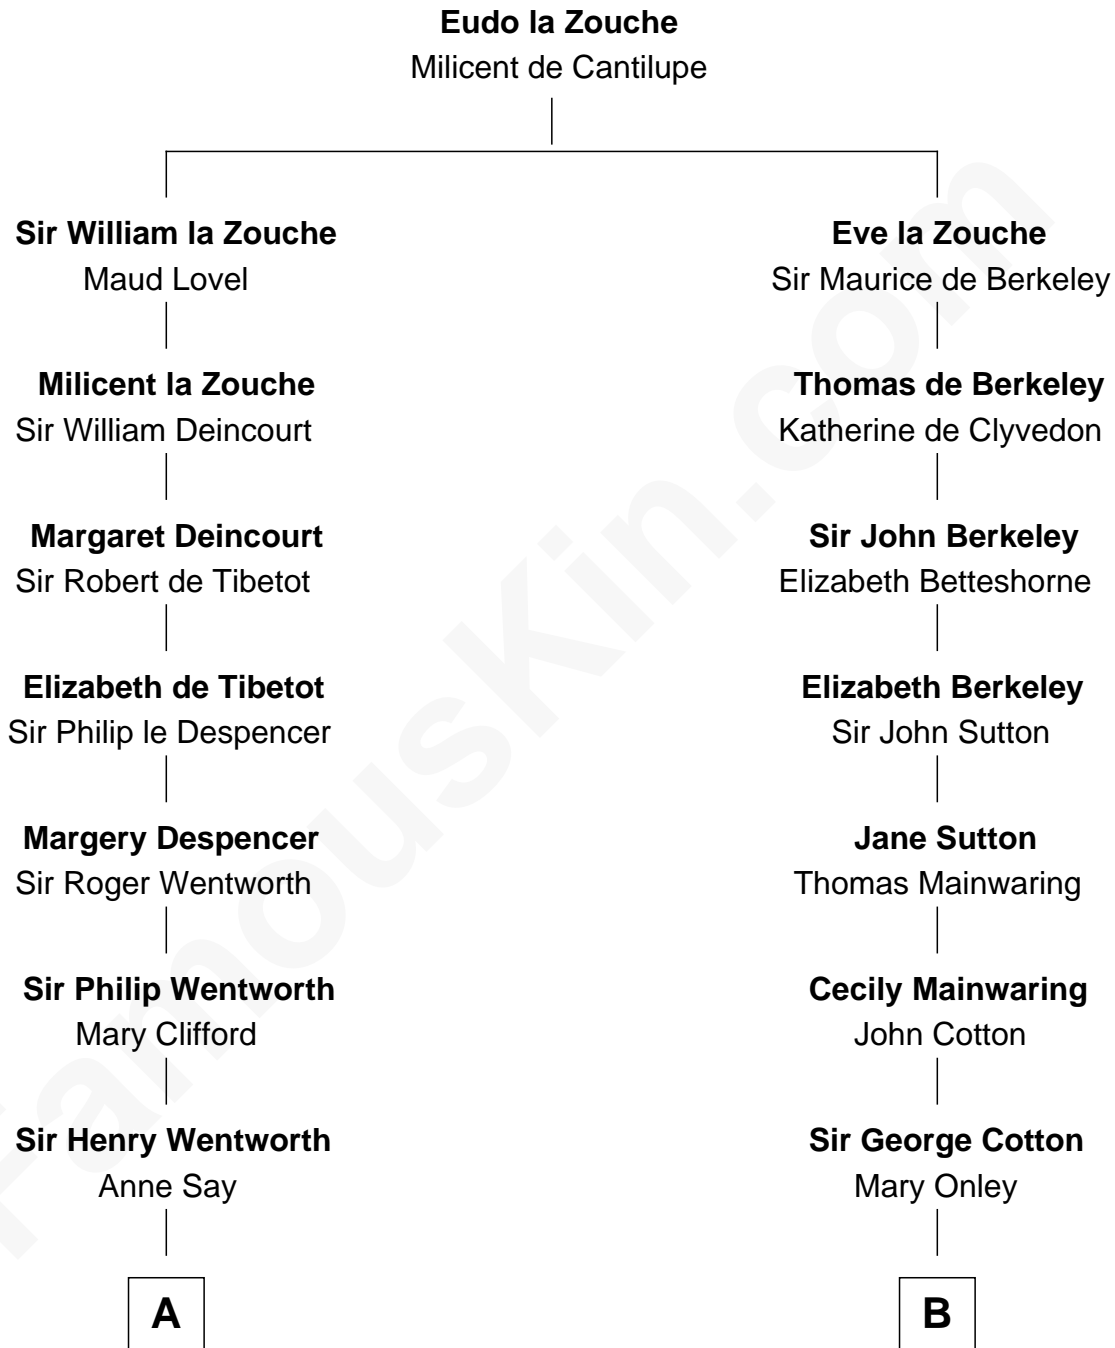

## Relationship Chart of

### Caesar Rodney

*Signer of the Declaration of Independence*

**14th cousin 4 times removed of**

**Allen Dulles**

*5th Director of the C.I.A.*

**C**

Allen Macy Dulles

Edith Foster