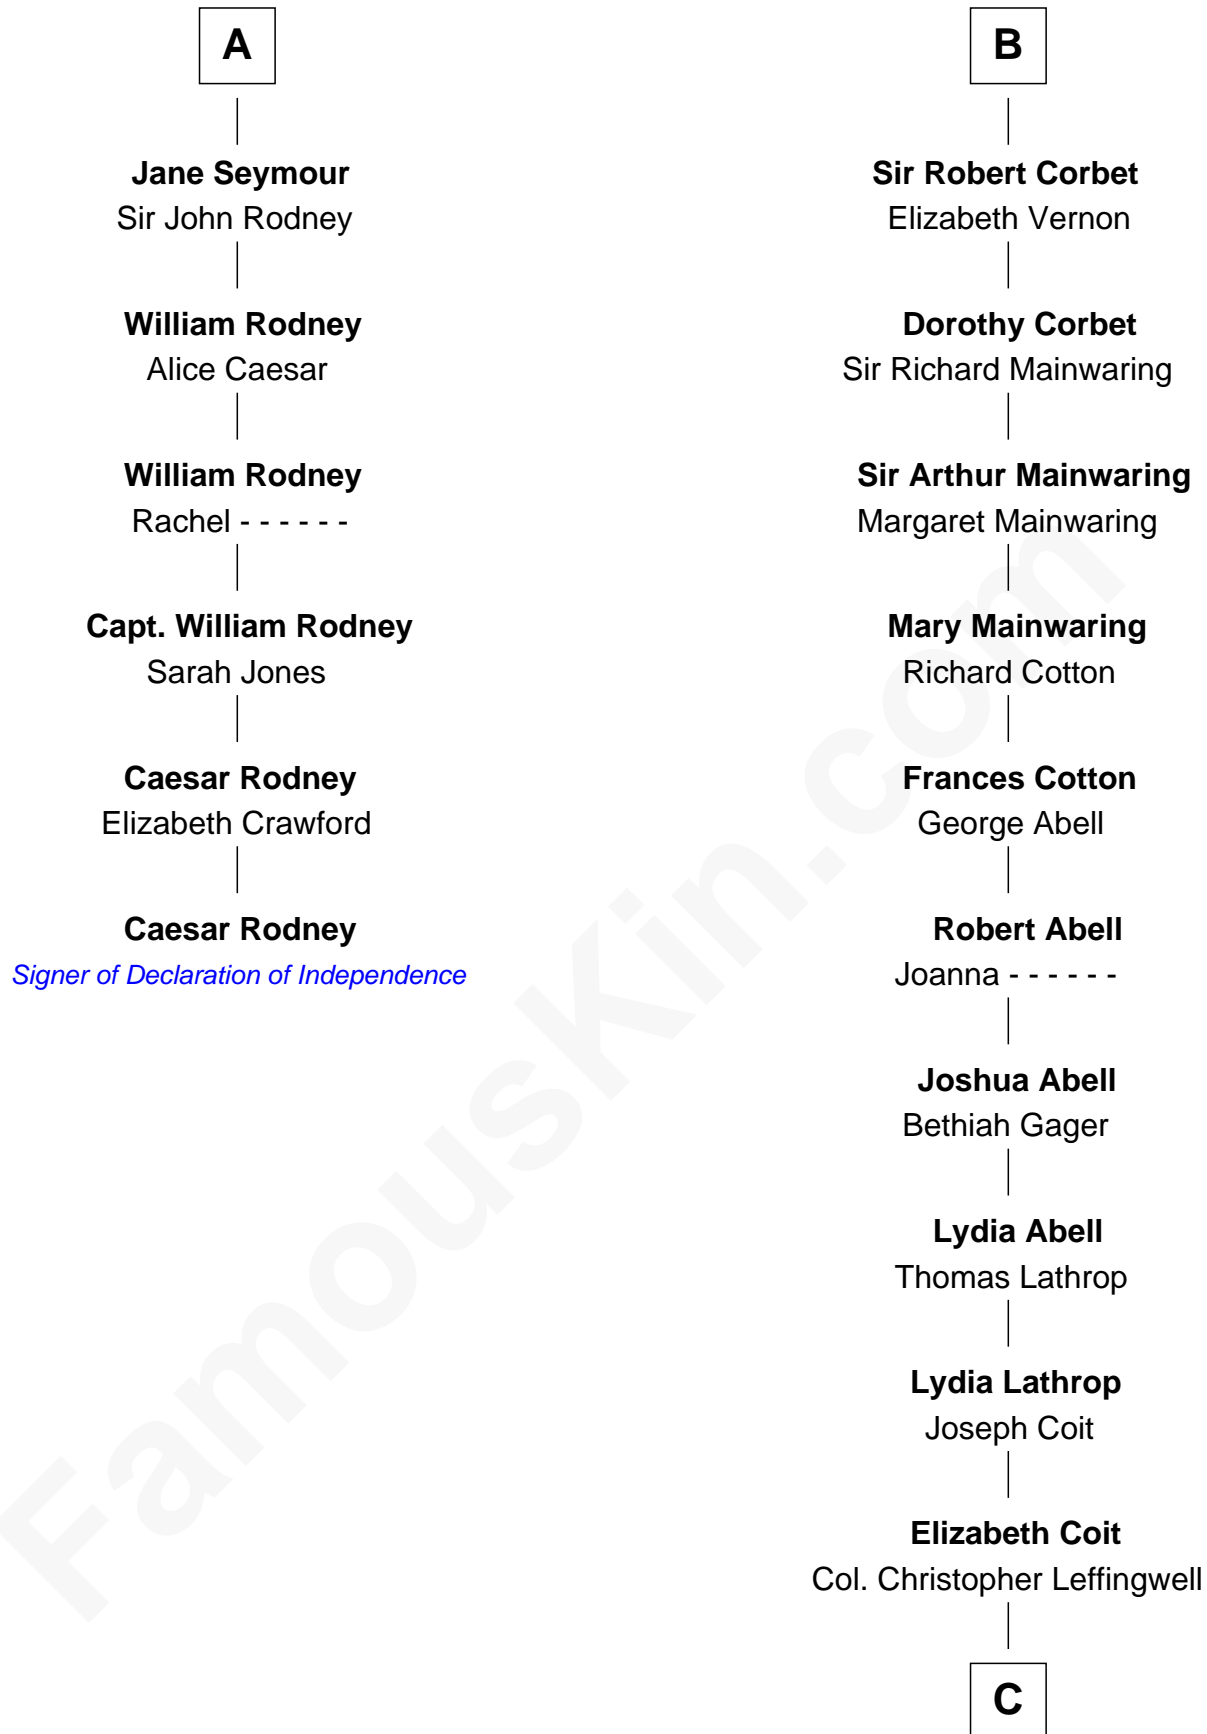

## Relationship Chart of

### Caesar Rodney

*Signer of the Declaration of Independence*

12th cousin 9 times removed of

**John Foster Dulles**

*52nd U.S. Secretary of State*

**C**

**Joanna Leffingwell**

Charles Lathrop

**Harriet Wadsworth Lathrop**

Rev. Miron Winslow

**Harriet Lathrop Winslow**

Rev. John Welsh Dulles

**Allen Macy Dulles**

Edith Foster

**John Foster Dulles**

*52nd U.S. Secretary of State*