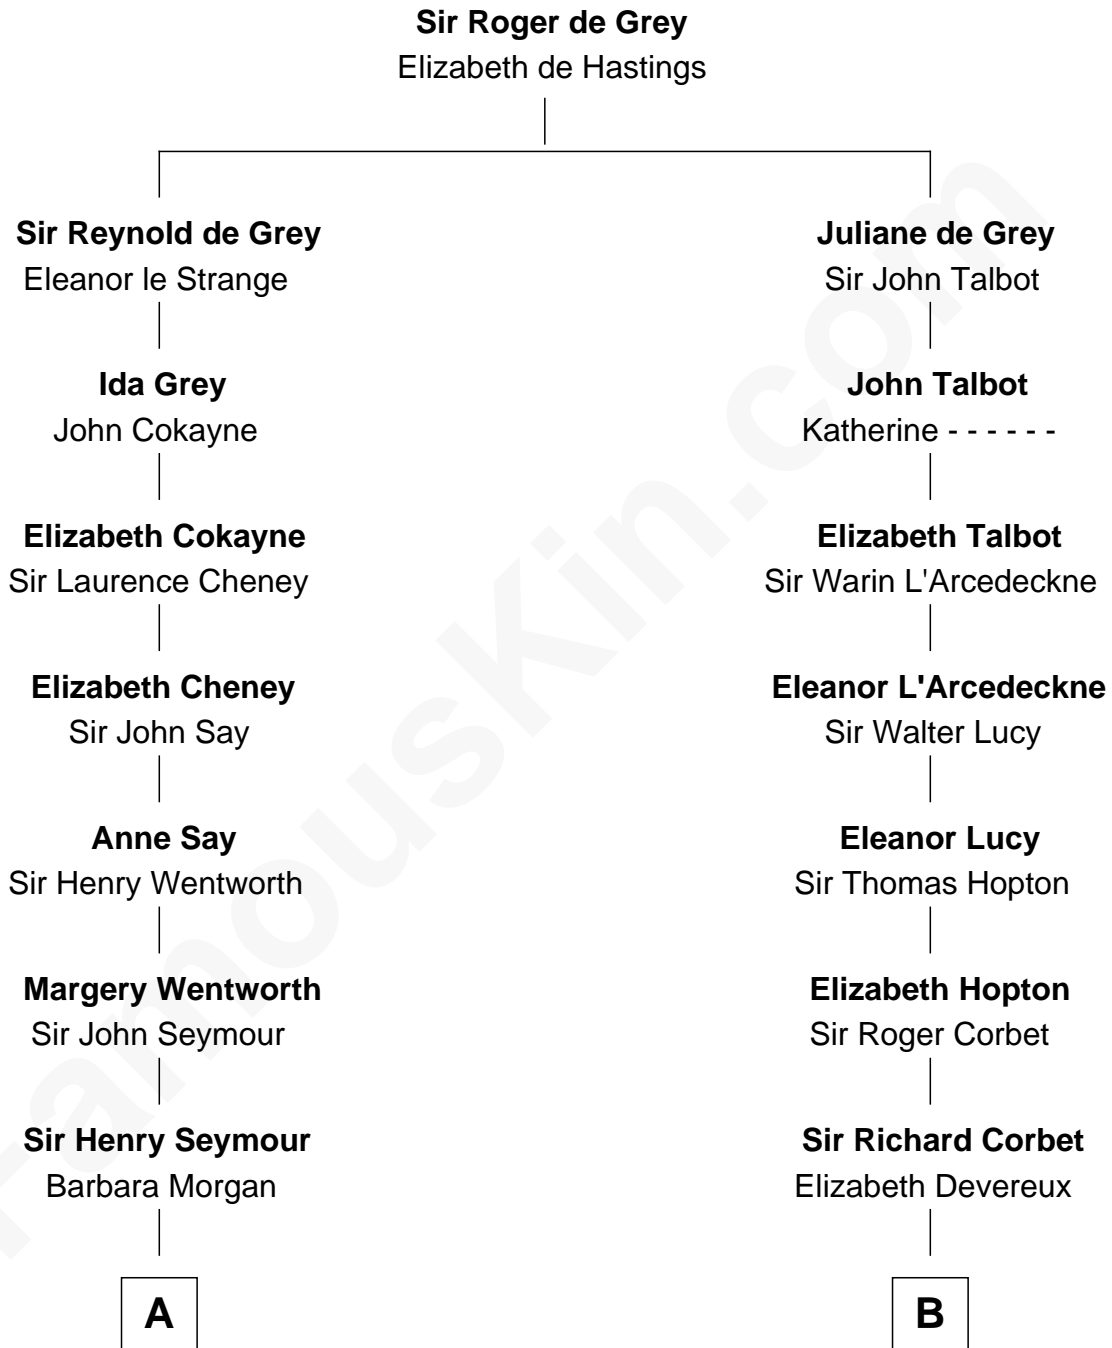

## Relationship Chart of

### Caesar Rodney

*Signer of the Declaration of Independence*

12th cousin 9 times removed of

**John Foster Dulles**

*52nd U.S. Secretary of State*

**C**

**Joanna Leffingwell**

Charles Lathrop

**Harriet Wadsworth Lathrop**

Rev. Miron Winslow

**Harriet Lathrop Winslow**

Rev. John Welsh Dulles

**Allen Macy Dulles**

Edith Foster

**John Foster Dulles**

*52nd U.S. Secretary of State*