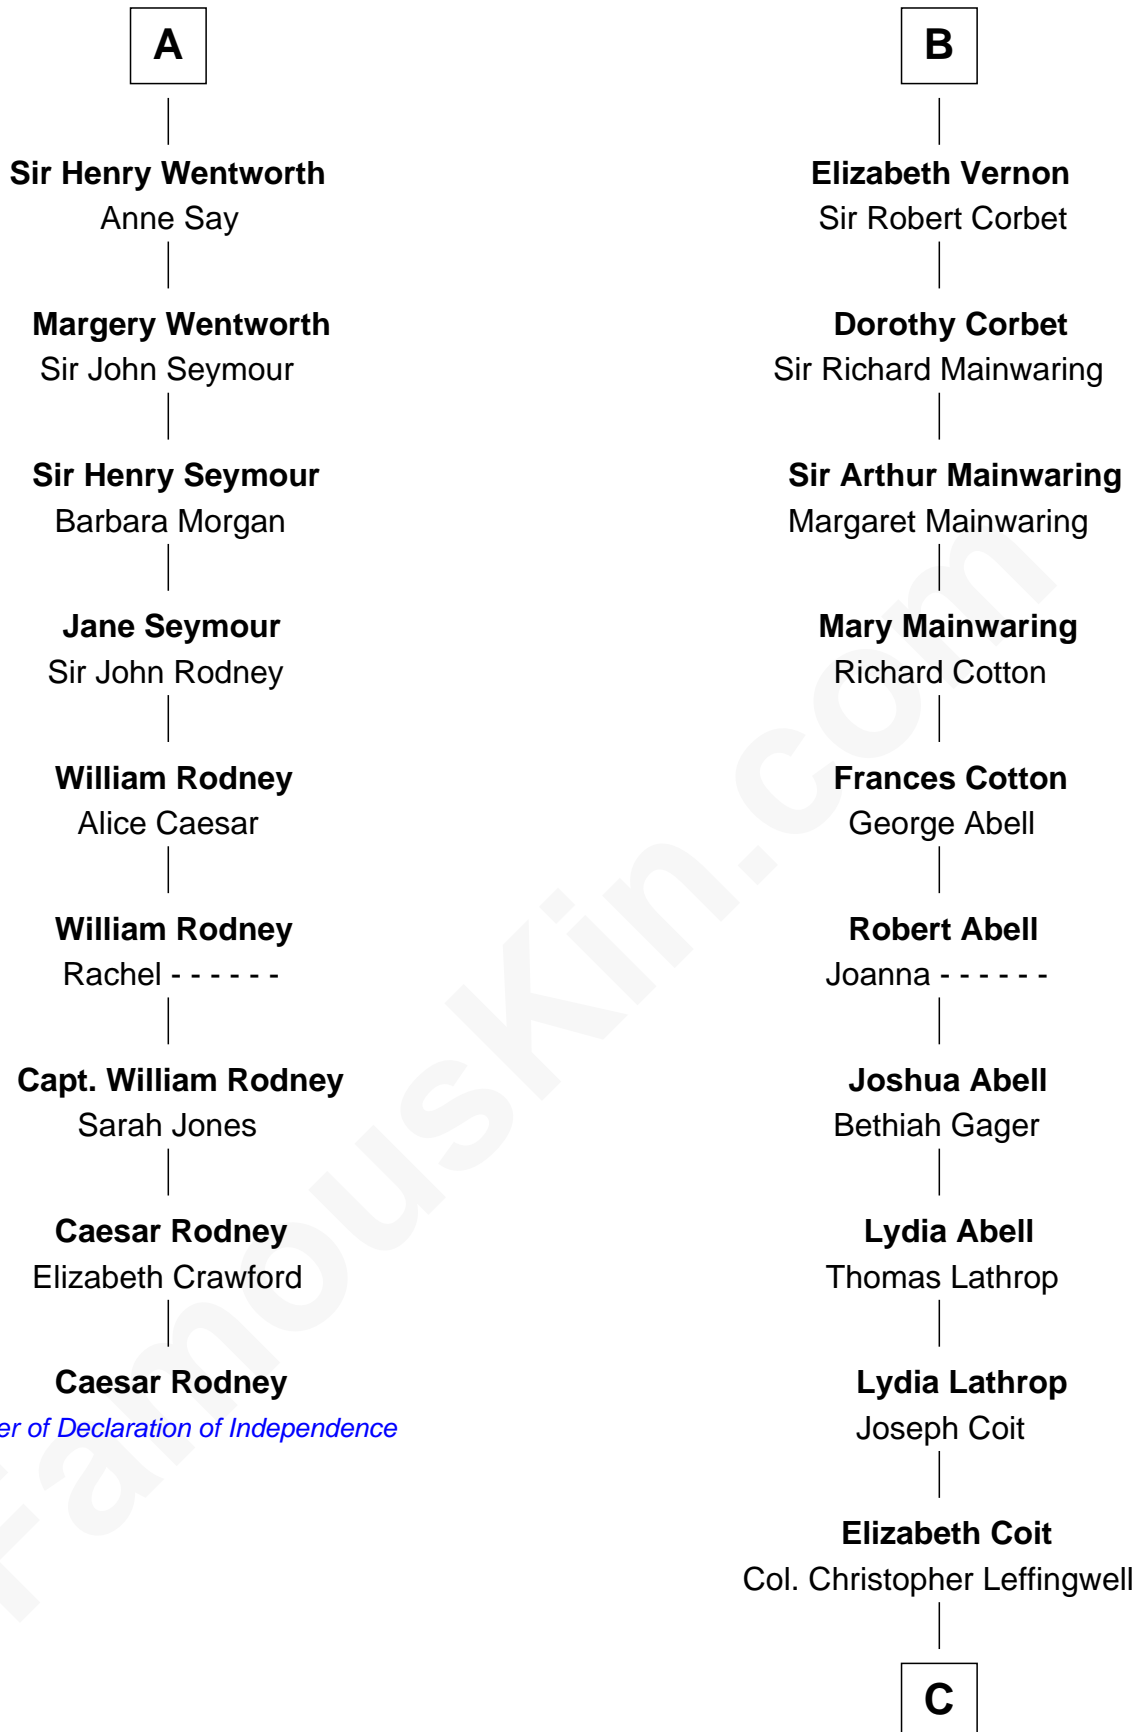

FamousKin.com

Relationship Chart of

Caesar Rodney

Signer of the Declaration of Independence

15th cousin 6 times removed of

John Foster Dulles

52nd U.S. Secretary of State

C

Joanna Leffingwell

Charles Lathrop

Harriet Wadsworth Lathrop

Rev. Miron Winslow

Harriet Lathrop Winslow

Rev. John Welsh Dulles

Allen Macy Dulles

Edith Foster