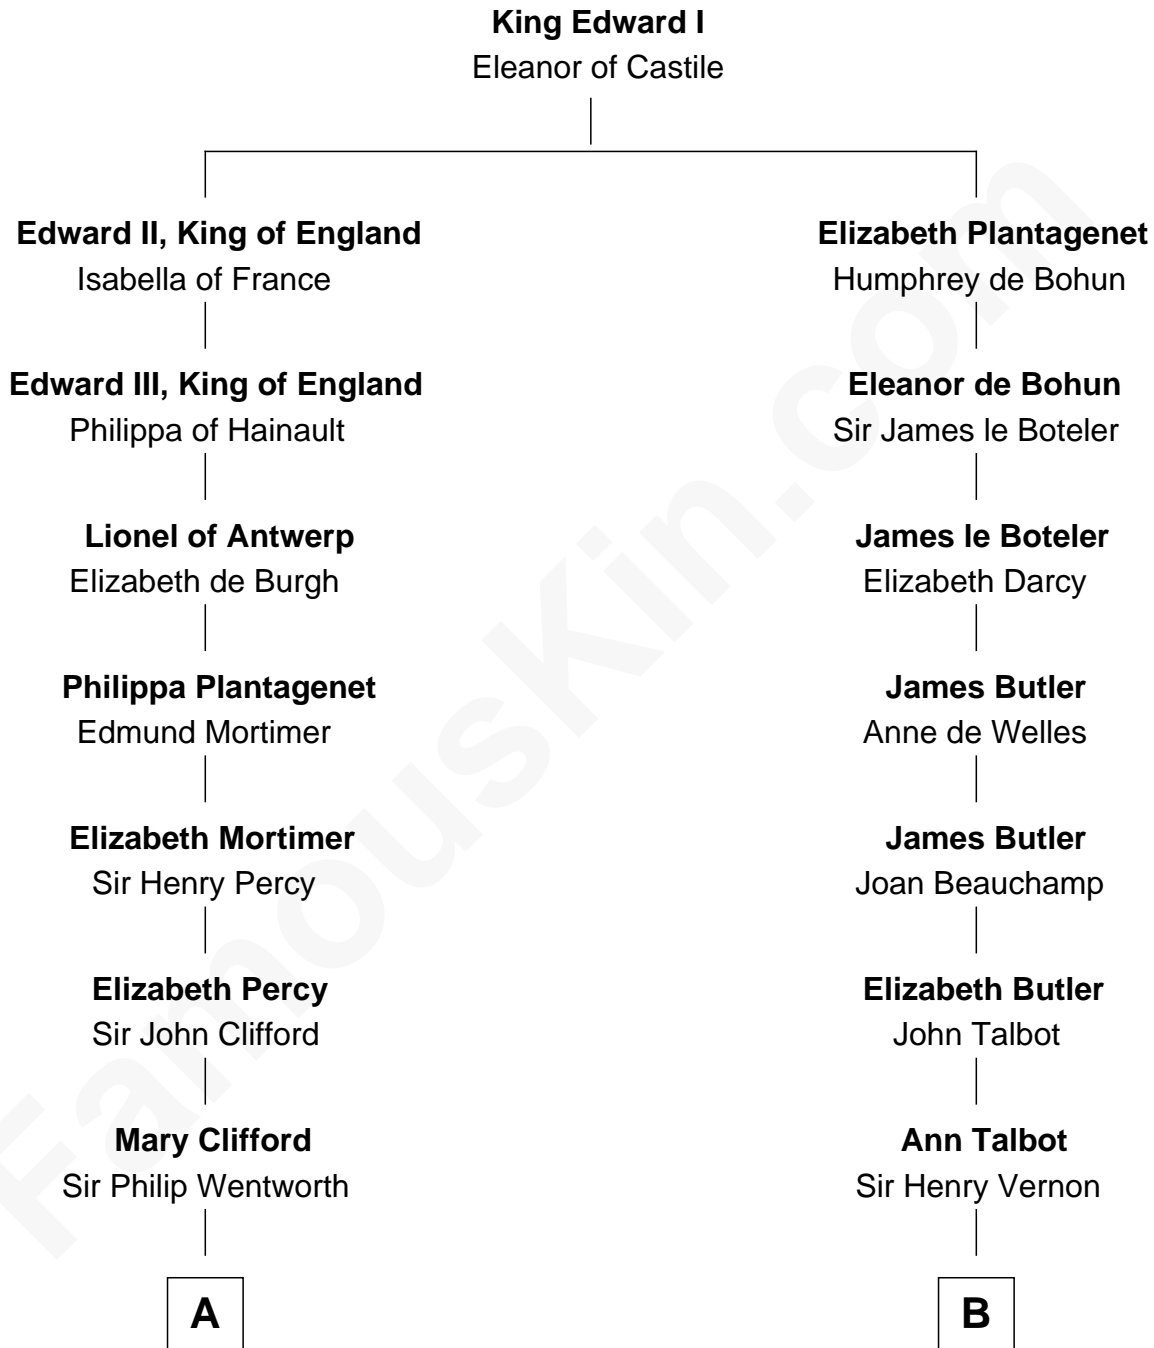

FamousKin.com

Relationship Chart of

Caesar Rodney

Signer of the Declaration of Independence

15th cousin 6 times removed of

John Foster Dulles

52nd U.S. Secretary of State

C

Joanna Leffingwell

Charles Lathrop

Harriet Wadsworth Lathrop

Rev. Miron Winslow

Harriet Lathrop Winslow

Rev. John Welsh Dulles

Allen Macy Dulles

Edith Foster