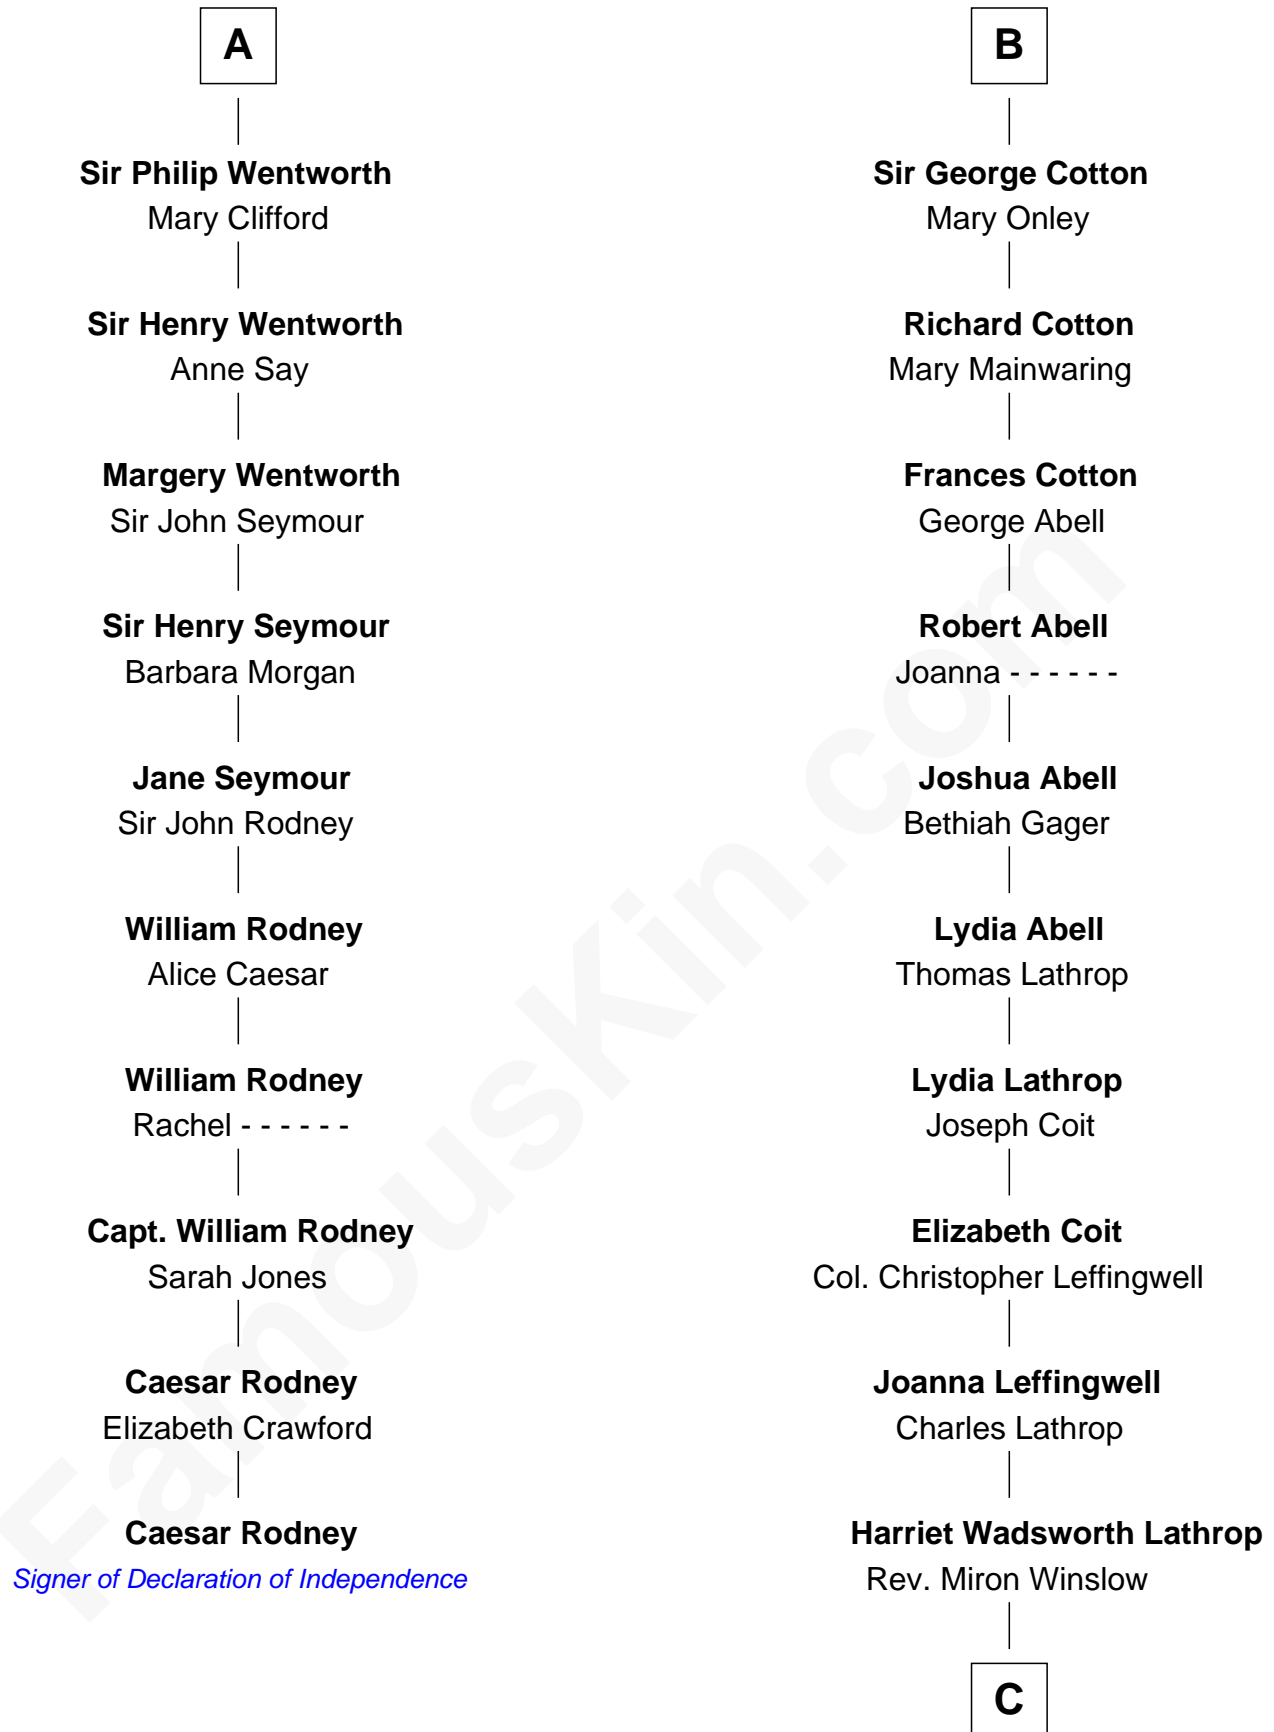

FamousKin.com

Relationship Chart of

Caesar Rodney

Signer of the Declaration of Independence

16th cousin 3 times removed of

John Foster Dulles

52nd U.S. Secretary of State

Sir William de Ferrers

John Deincourt

Thomas de Berkeley
Katherine de Clyvedon

Sir William Deincourt
Milicent la Zouche

Sir John Berkeley
Elizabeth Betteshorne

Margaret Deincourt
Sir Robert de Tibetot

Elizabeth Berkeley
Sir John Sutton

Elizabeth de Tibetot
Sir Philip le Despencer

Jane Sutton
Thomas Mainwaring

Margery Despencer
Sir Roger Wentworth

Cecily Mainwaring
John Cotton

A

B

C

Harriet Lathrop Winslow