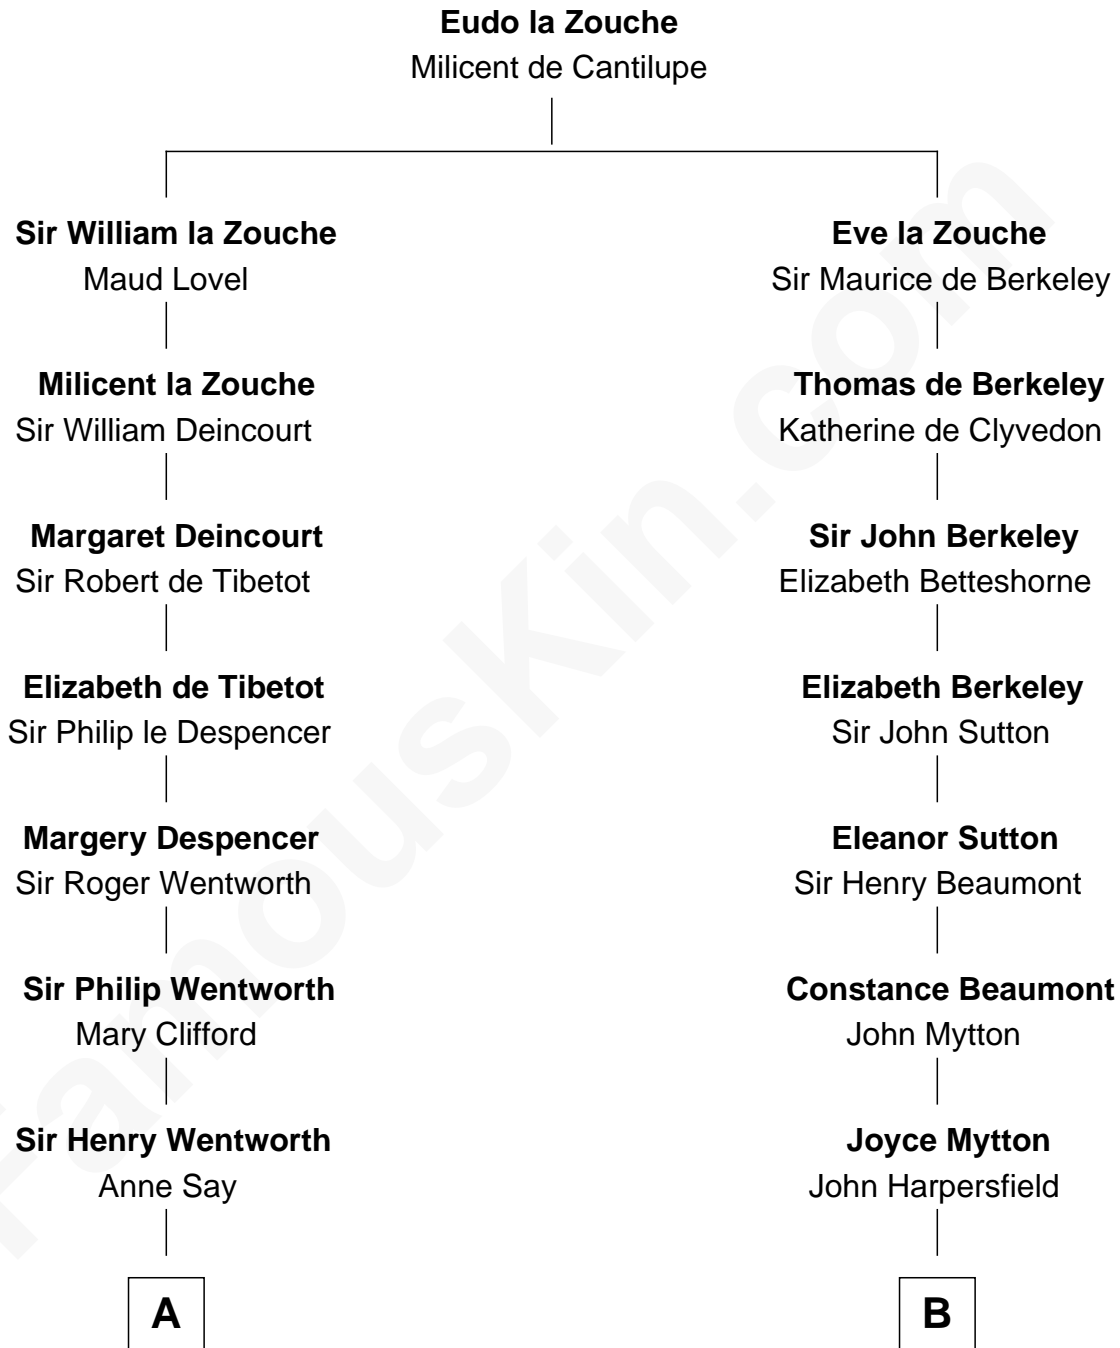

FamousKin.com

Relationship Chart of

Caesar Rodney

Signer of the Declaration of Independence

14th cousin 7 times removed of

Chevy Chase

Comedian, Actor and Writer

C

Sarah Tennery Baker

Col. Lyne Shackelford Metcalfe

Grace Metcalfe

Charles Denison Chase

Edward Leigh Chase

Mabel Penrose Tinsley

Edward Tinsley Chase

Cathalene Parker Browning