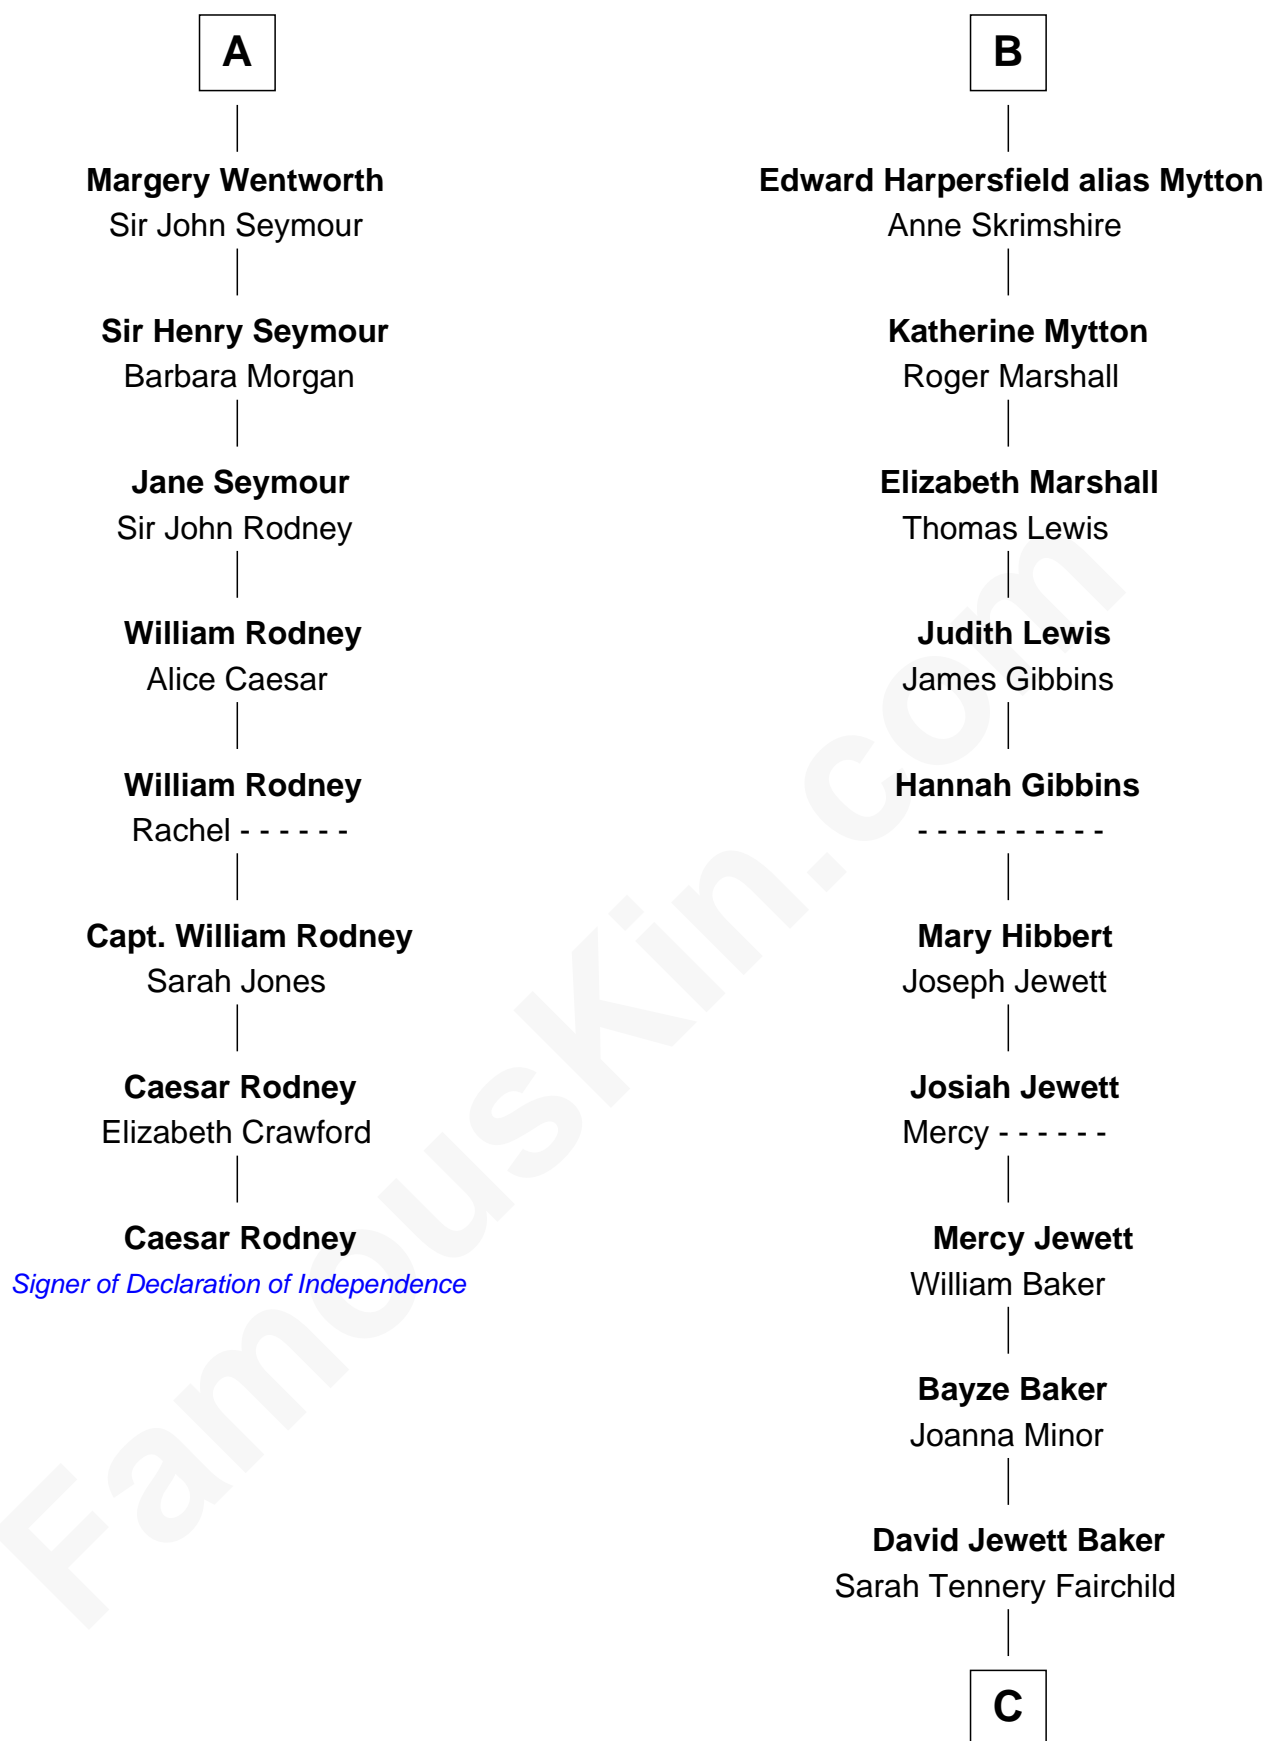

FamousKin.com

Relationship Chart of

Caesar Rodney

Signer of the Declaration of Independence

14th cousin 7 times removed of

Chevy Chase

Comedian, Actor and Writer

C

Sarah Tennery Baker

Col. Lyne Shackelford Metcalfe

Grace Metcalfe

Charles Denison Chase

Edward Leigh Chase

Mabel Penrose Tinsley

Edward Tinsley Chase

Cathalene Parker Browning