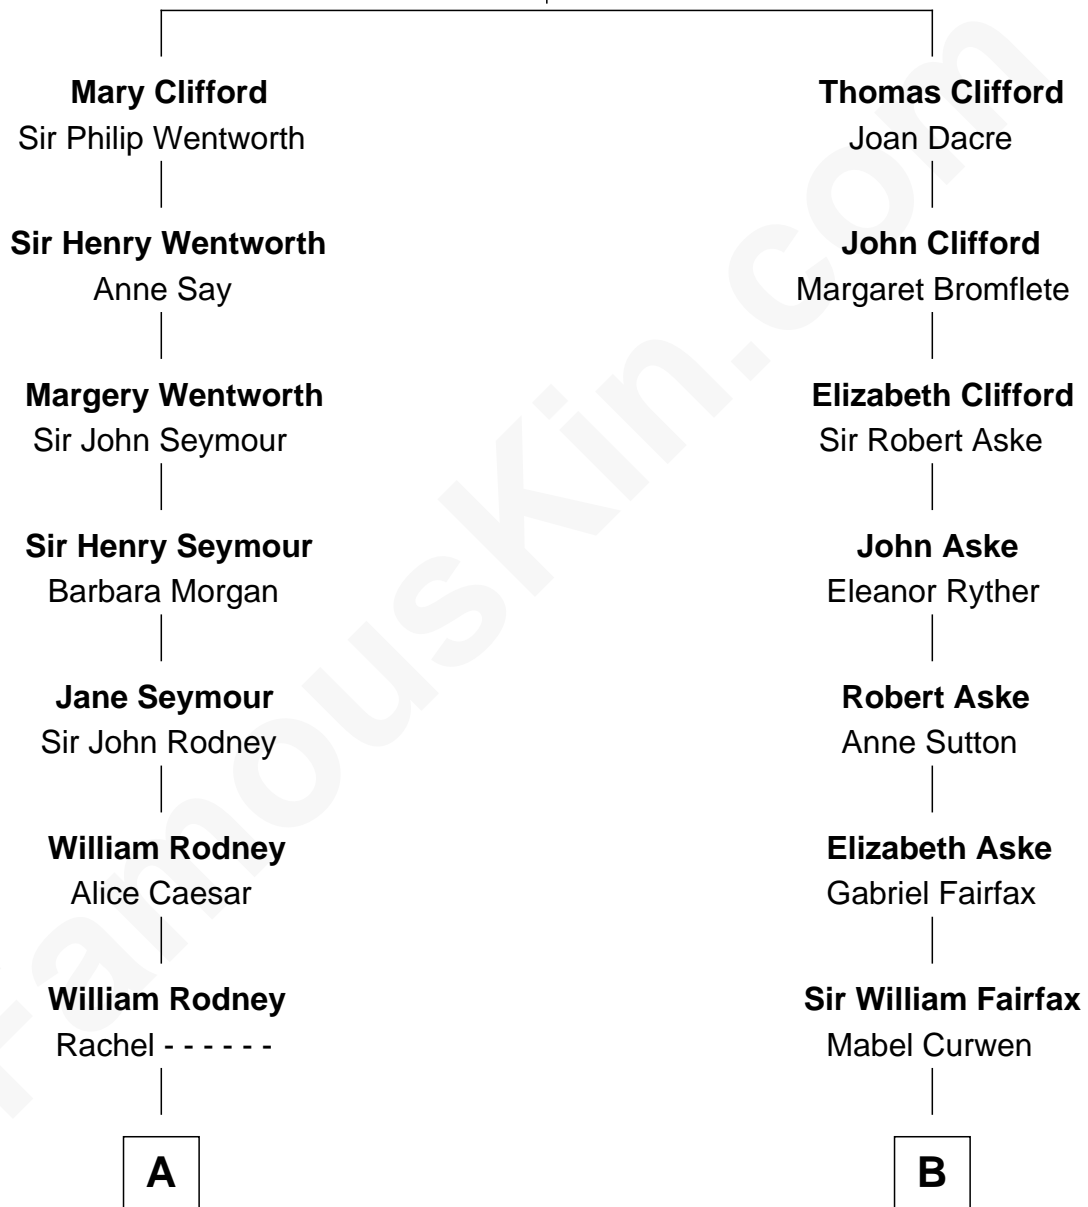

FamousKin.com

Relationship Chart of

Caesar Rodney

Signer of the Declaration of Independence

9th cousin 11 times removed of

Ellen DeGeneres

Comedienne and TV Personality

Sir John Clifford

Elizabeth Percy

C

Alfred George DeGeneres

Julia E. Billiu

Elliot Everett DeGeneres

Ruth Elodie Martin

Elliot Everett DeGeneres

Betty Jane Pfeffer