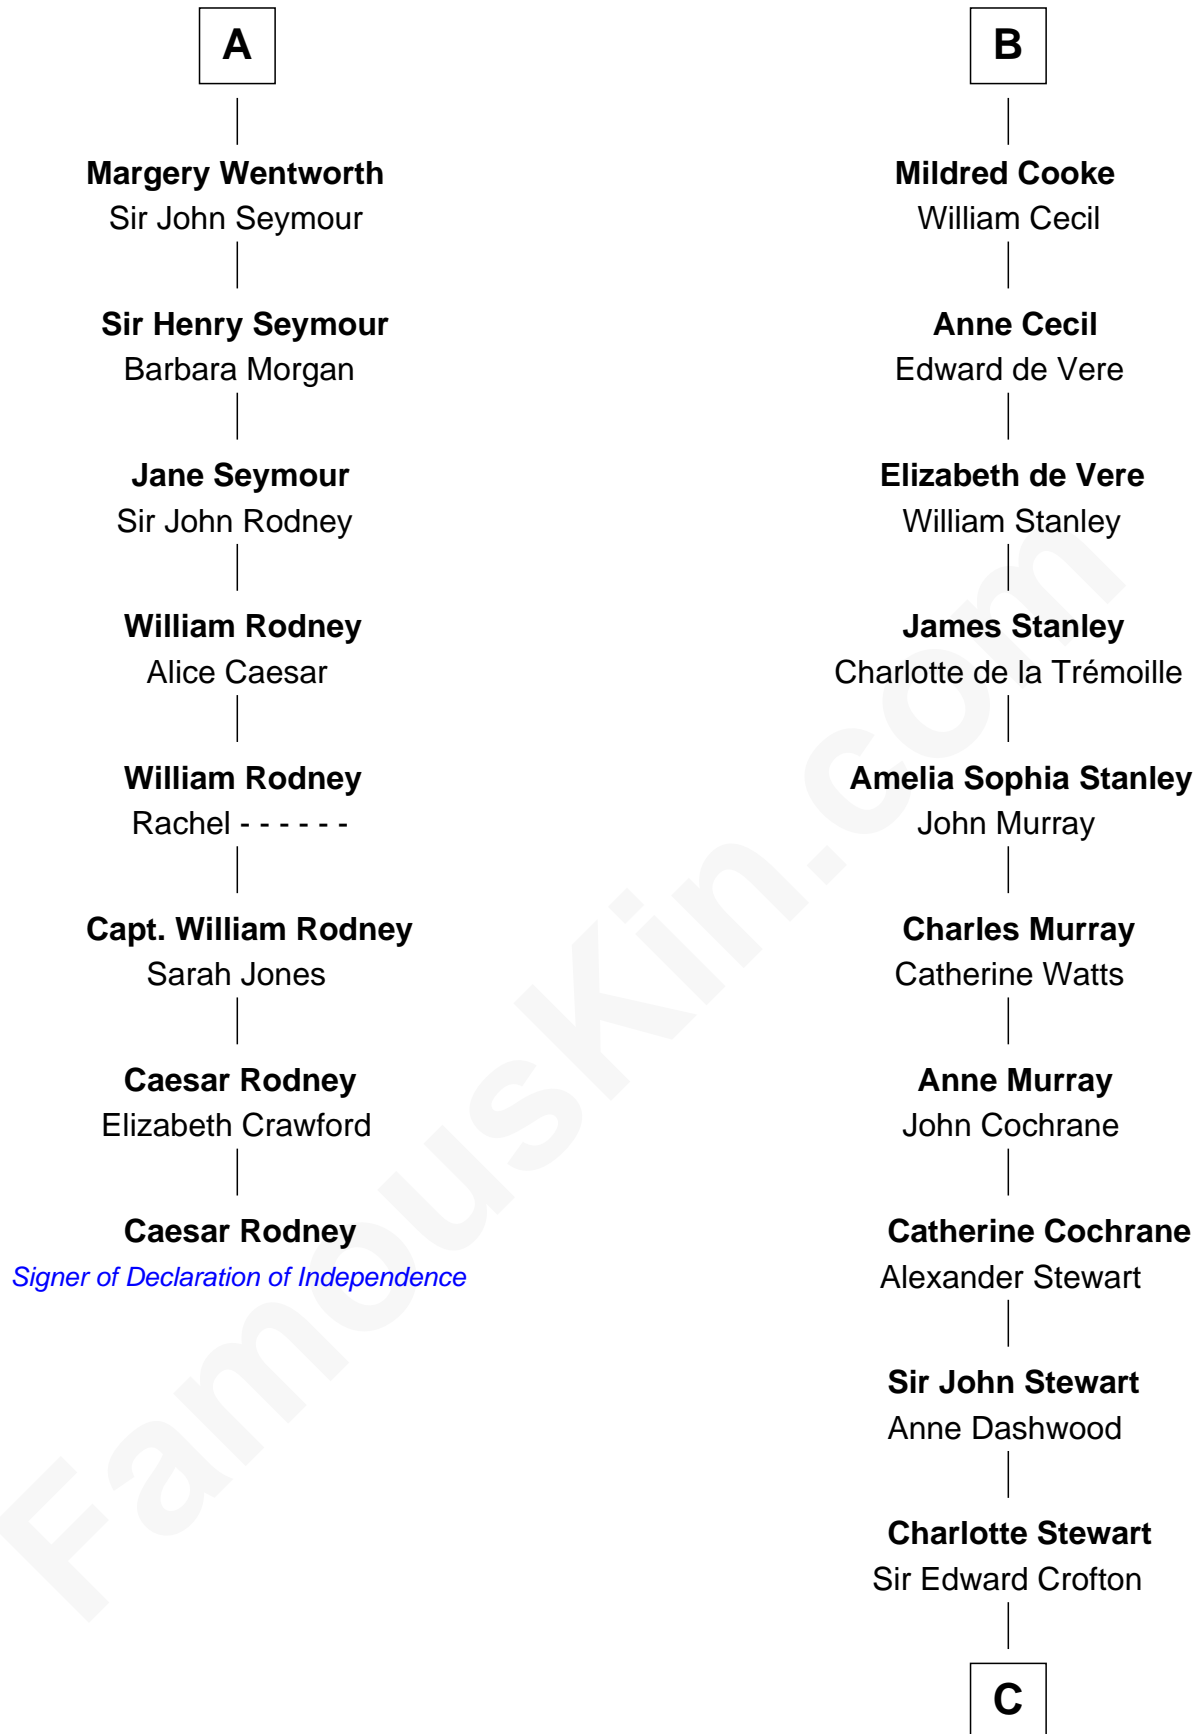

FamousKin.com

Relationship Chart of Caesar Rodney

Signer of the Declaration of Independence

14th cousin 7 times removed of

Guy Ritchie

British Filmmaker

C

Frederica Crofton

Hubert McLaughlin

Vivian Guy Ouseley McLaughlin

Edith Jane Martineau

Doris Margaretta McLaughlin

Stuart John Ritchie

John Vivian Ritchie

Amber Mary Parkinson

Guy Ritchie