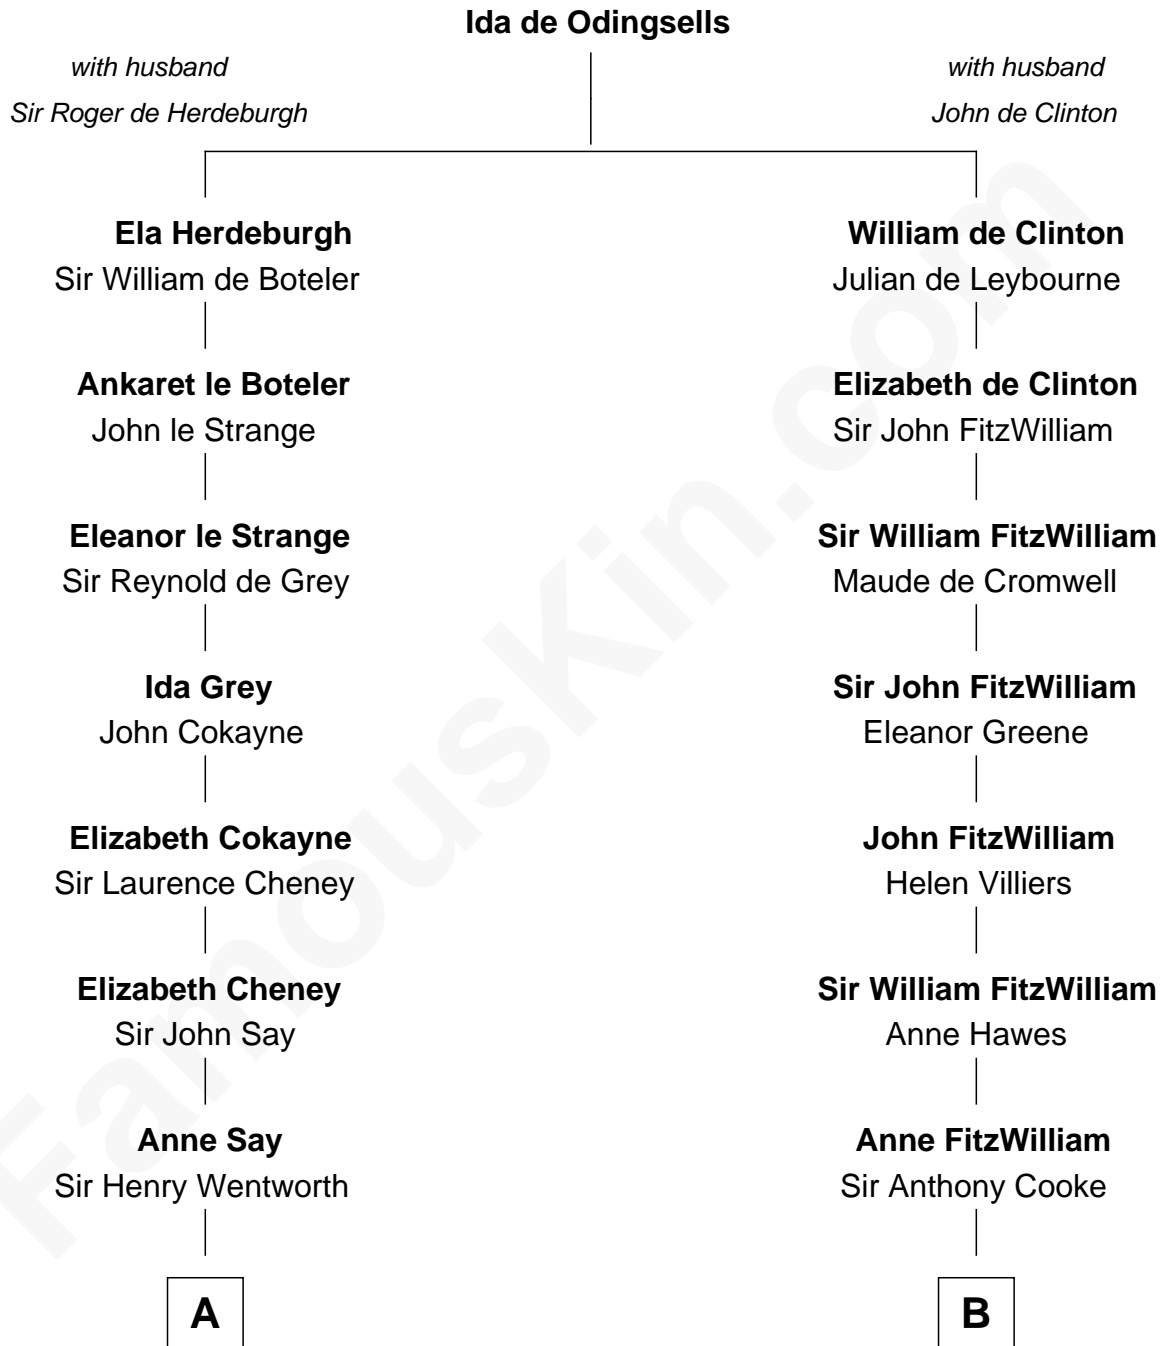

FamousKin.com

Relationship Chart of Caesar Rodney

Signer of the Declaration of Independence

14th cousin 7 times removed of

Guy Ritchie

British Filmmaker

C

Frederica Crofton

Hubert McLaughlin

Vivian Guy Ouseley McLaughlin

Edith Jane Martineau

Doris Margaretta McLaughlin

Stuart John Ritchie

John Vivian Ritchie

Amber Mary Parkinson

Guy Ritchie