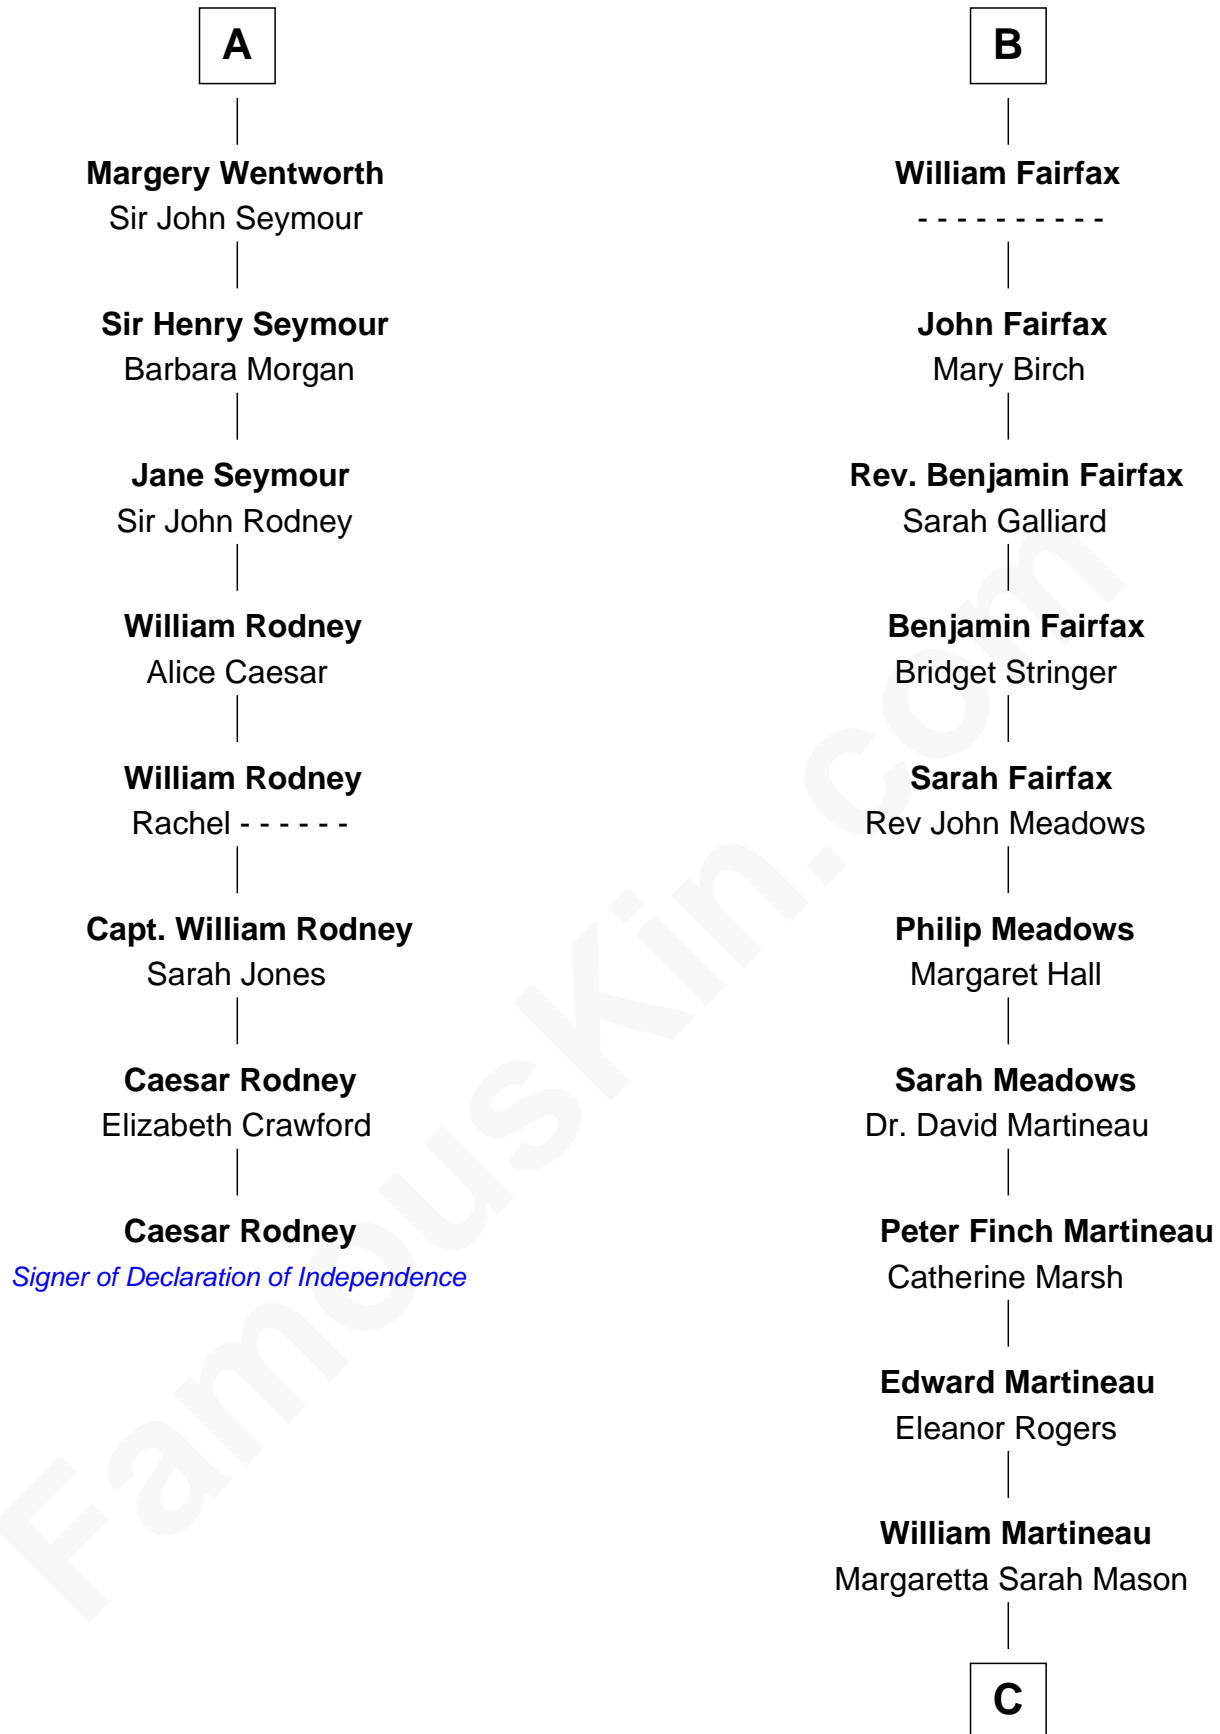

FamousKin.com

Relationship Chart of

Caesar Rodney

Signer of the Declaration of Independence

14th cousin 6 times removed of

Guy Ritchie

British Filmmaker

Eudo la Zouche
Milicent de Cantilupe

Sir William la Zouche

Maud Lovel

Milicent la Zouche

Sir William Deincourt

Margaret Deincourt

Sir Robert de Tibetot

Elizabeth de Tibetot

Sir Philip le Despencer

Margery Despencer

Sir Roger Wentworth

Sir Philip Wentworth

Mary Clifford

Sir Henry Wentworth

Anne Say

A

Eve la Zouche

Sir Henry Percy

Margaret Percy

Sir William Gascoigne

Agnes Gascoigne

Sir Thomas Fairfax

B

C

Edith Jane Martineau