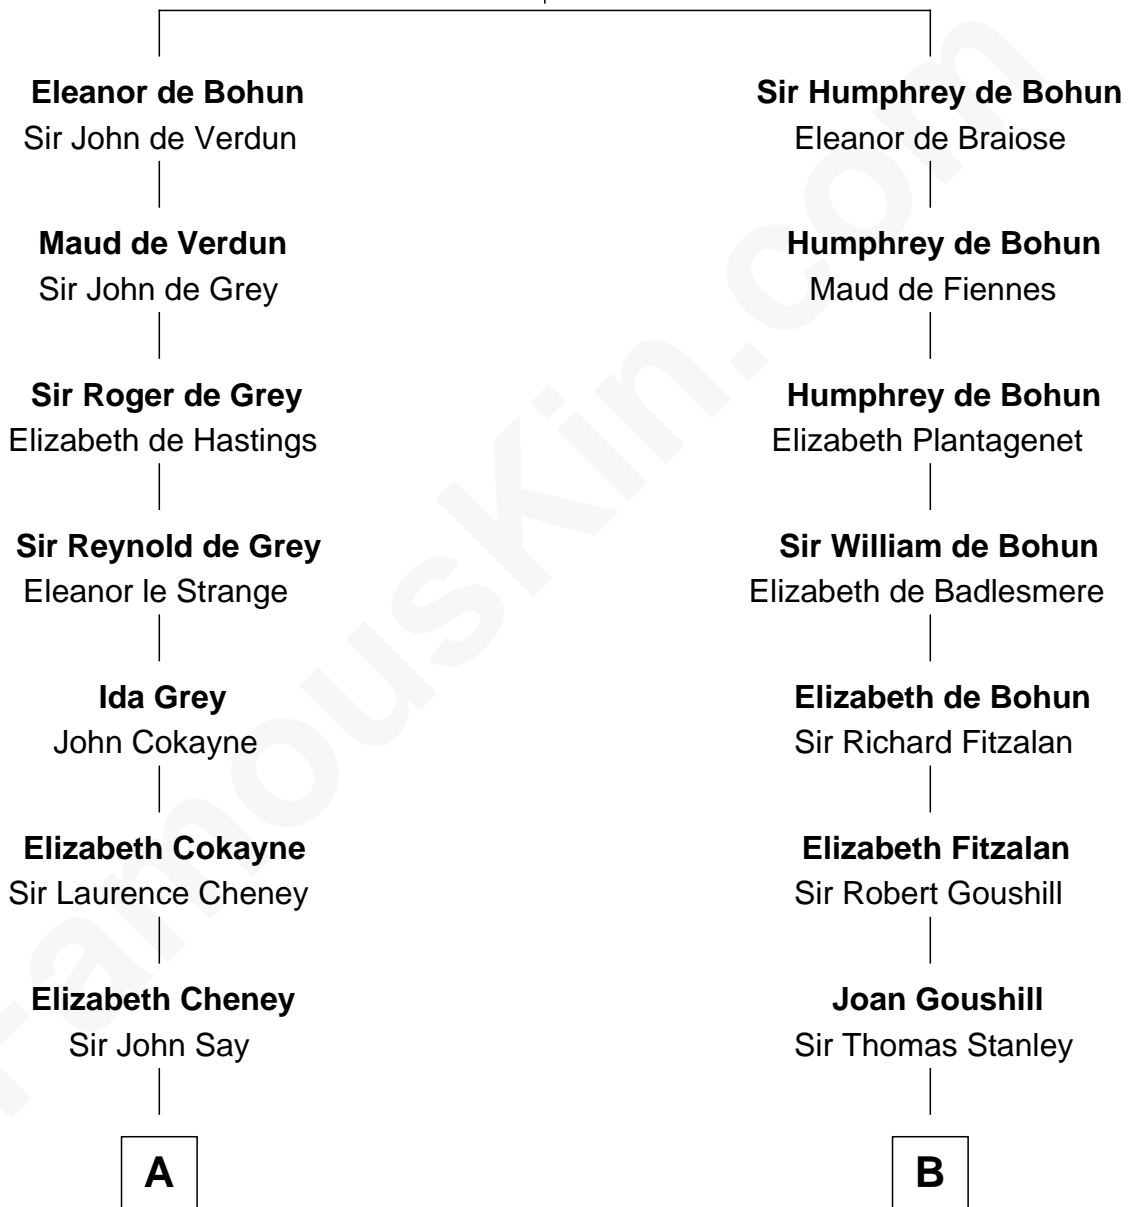

## Relationship Chart of

### Caesar Rodney

*Signer of the Declaration of Independence*

15th cousin 6 times removed of

### Buckminster Fuller

*Author, Architect, and Inventor*

**Sir Humphrey de Bohun**

Maud of Eu

**C**

**Christopher Wolcott**

Lucy Parsons

**Christopher Columbus Wolcott**