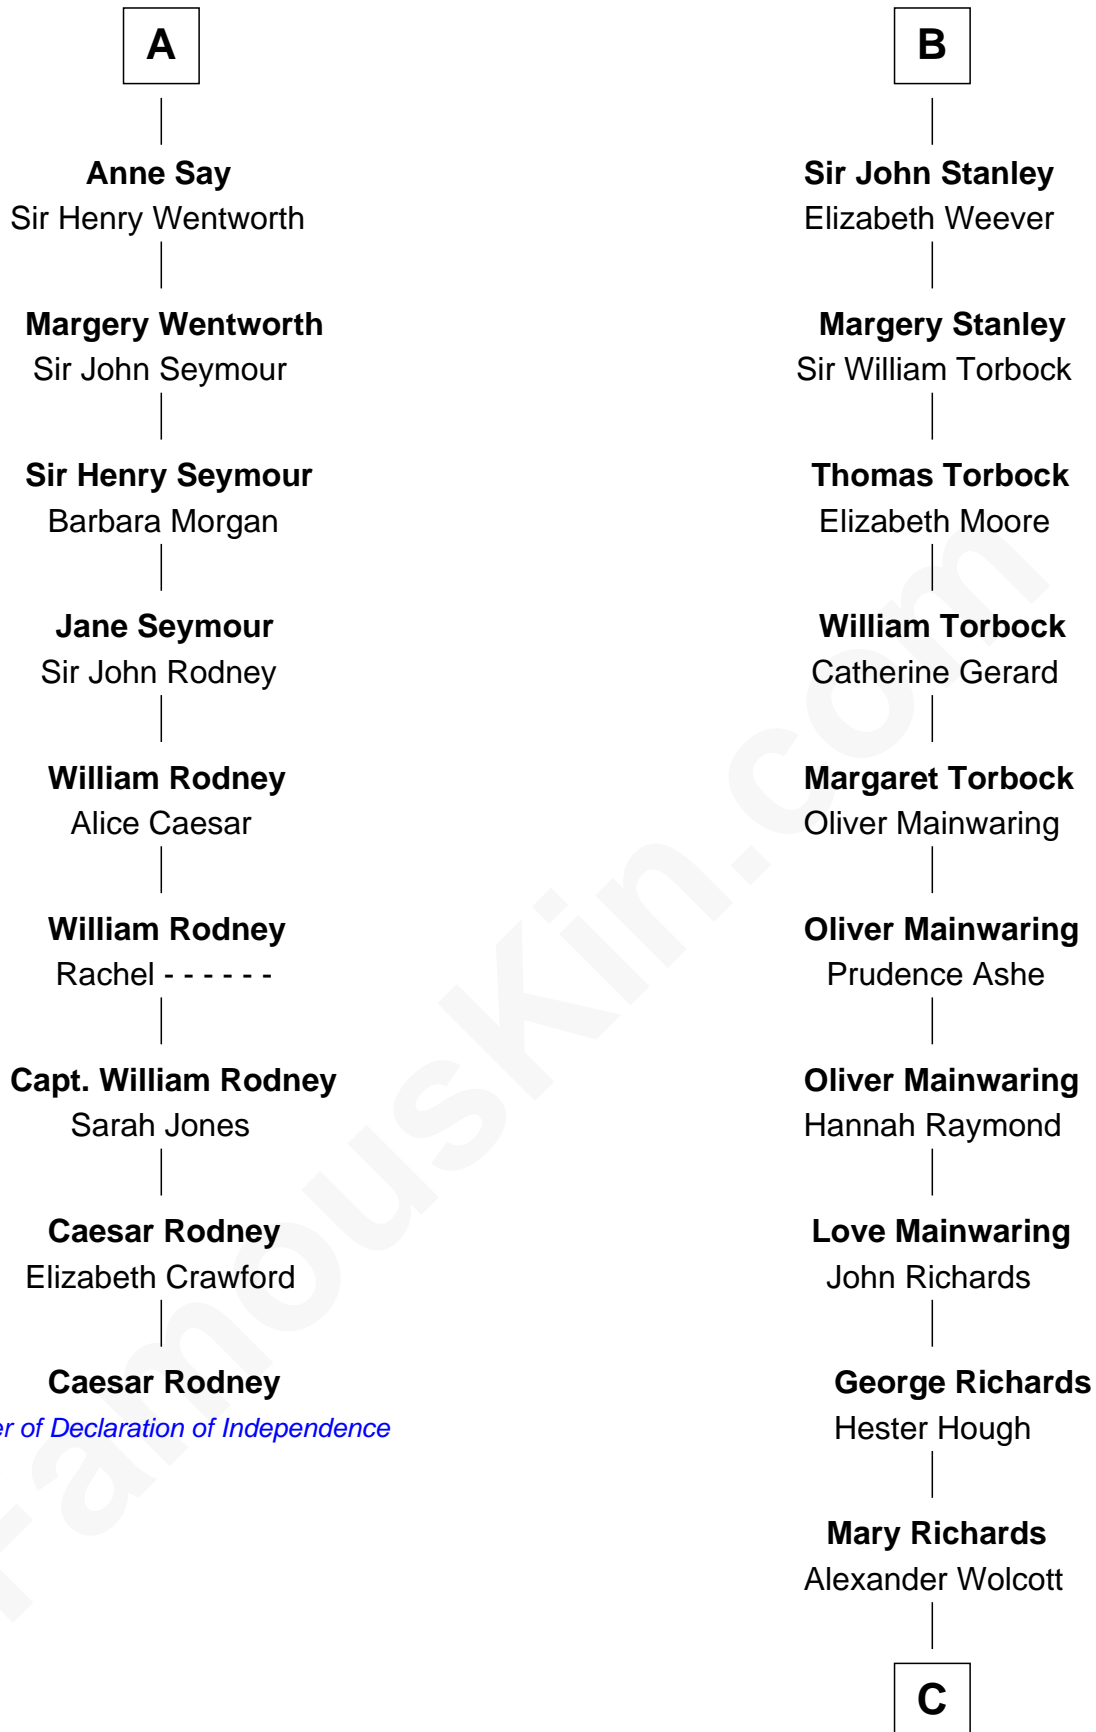

### Caesar Rodney

*Signer of the Declaration of Independence*

15th cousin 6 times removed of

### Buckminster Fuller

*Author, Architect, and Inventor*

**Sir Humphrey de Bohun**

Maud of Eu

**C**

**Christopher Wolcott**

Lucy Parsons

**Christopher Columbus Wolcott**

Susan Blinn

**Caroline Matilda Wolcott**

Martin Andrews

**Caroline Wolcott Andrews**

Richard Buckminster Fuller

**Buckminster Fuller**

*Author, Architect, and Inventor*

FamousKin.com