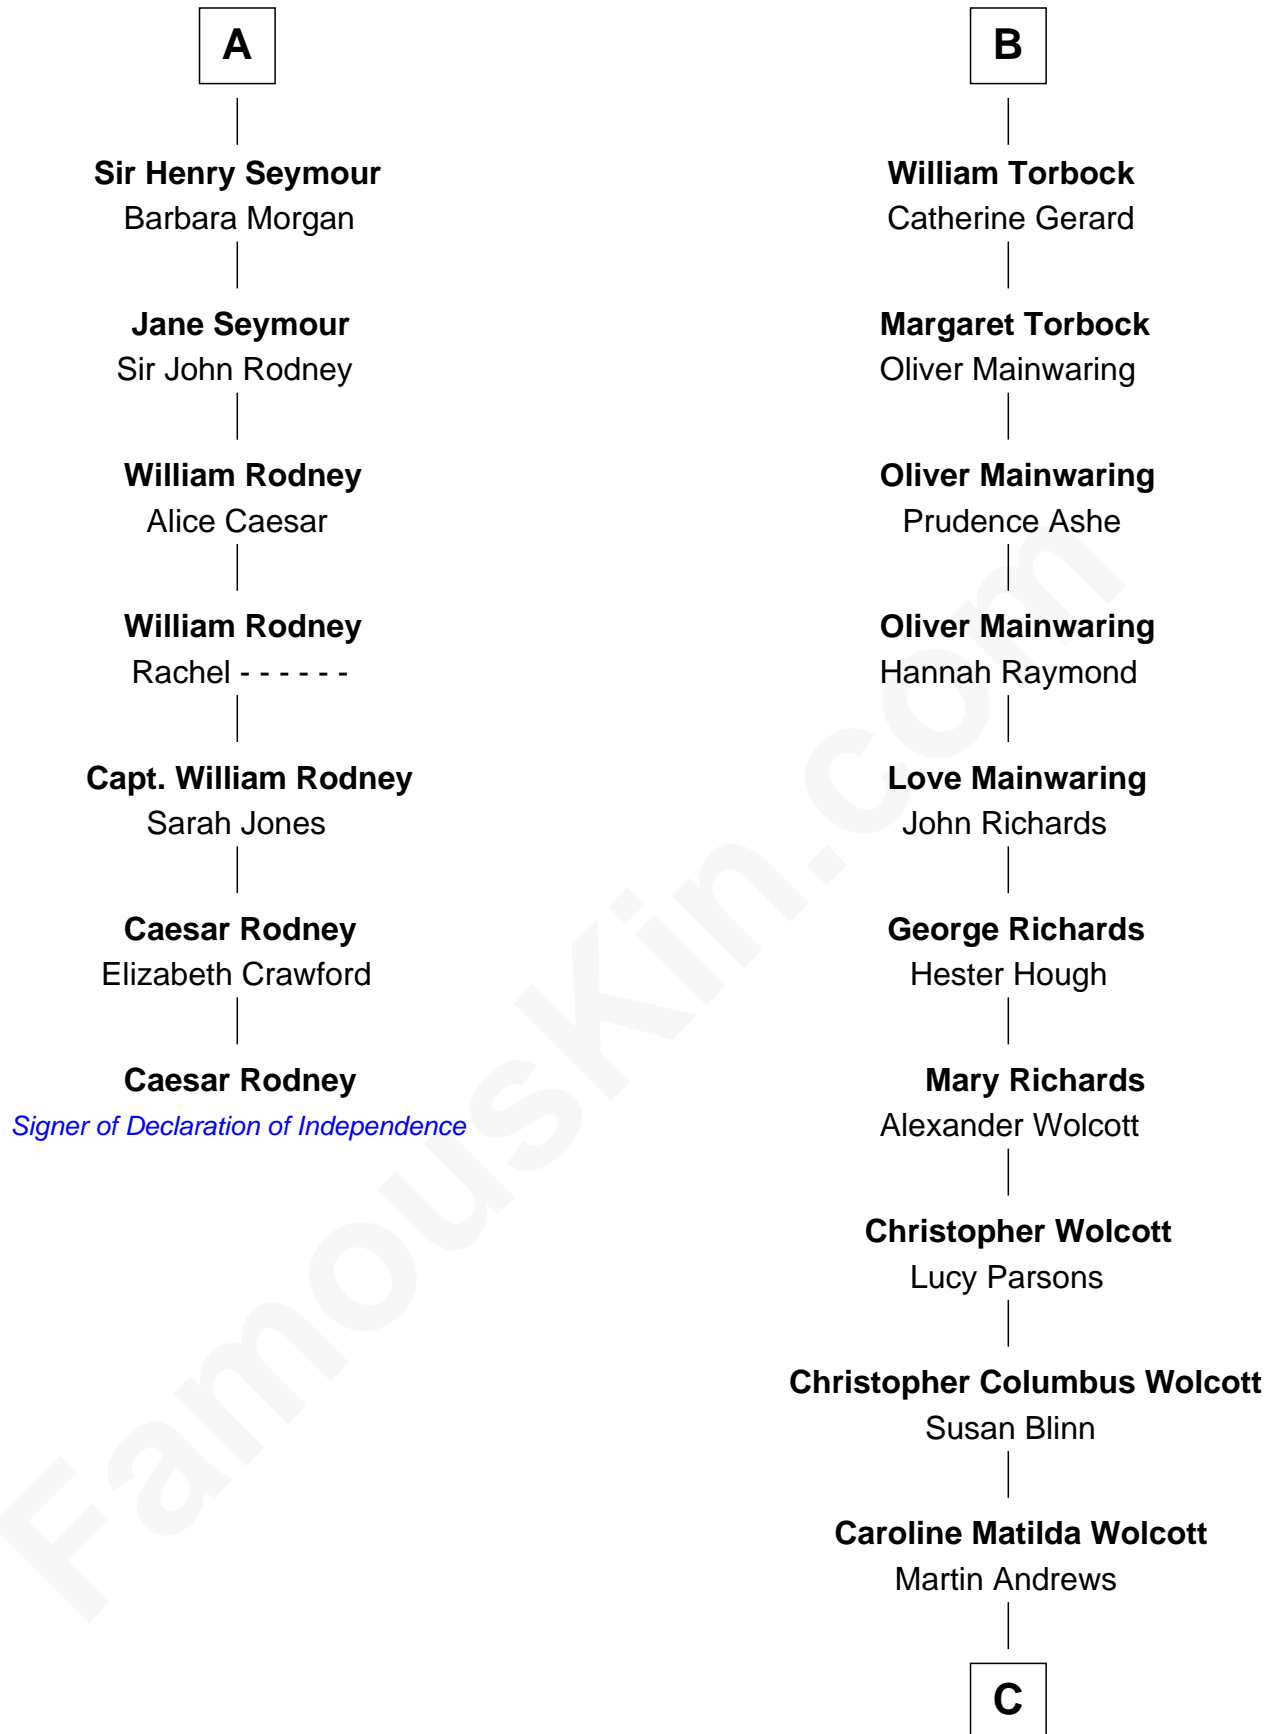

### Caesar Rodney

*Signer of the Declaration of Independence*

13th cousin 5 times removed of

**Elizabeth Percy**  
Sir John Clifford

**Mary Clifford**  
Sir Philip Wentworth

**Sir Henry Wentworth**  
Anne Say

**Margery Wentworth**  
Sir John Seymour

**A**

**Eleanor Plantagenet**  
Richard Fitzalan

**Sir Richard Fitzalan**  
Elizabeth de Bohun

**Elizabeth Fitzalan**  
Sir Robert Goushill

**Joan Goushill**  
Sir Thomas Stanley

**Sir John Stanley**  
Elizabeth Weever

**Margery Stanley**  
Sir William Torbock

**Thomas Torbock**  
Elizabeth Moore

**B**

C

Caroline Wolcott Andrews

Richard Buckminster Fuller

**Buckminster Fuller**

*Author, Architect, and Inventor*

FamousKin.com