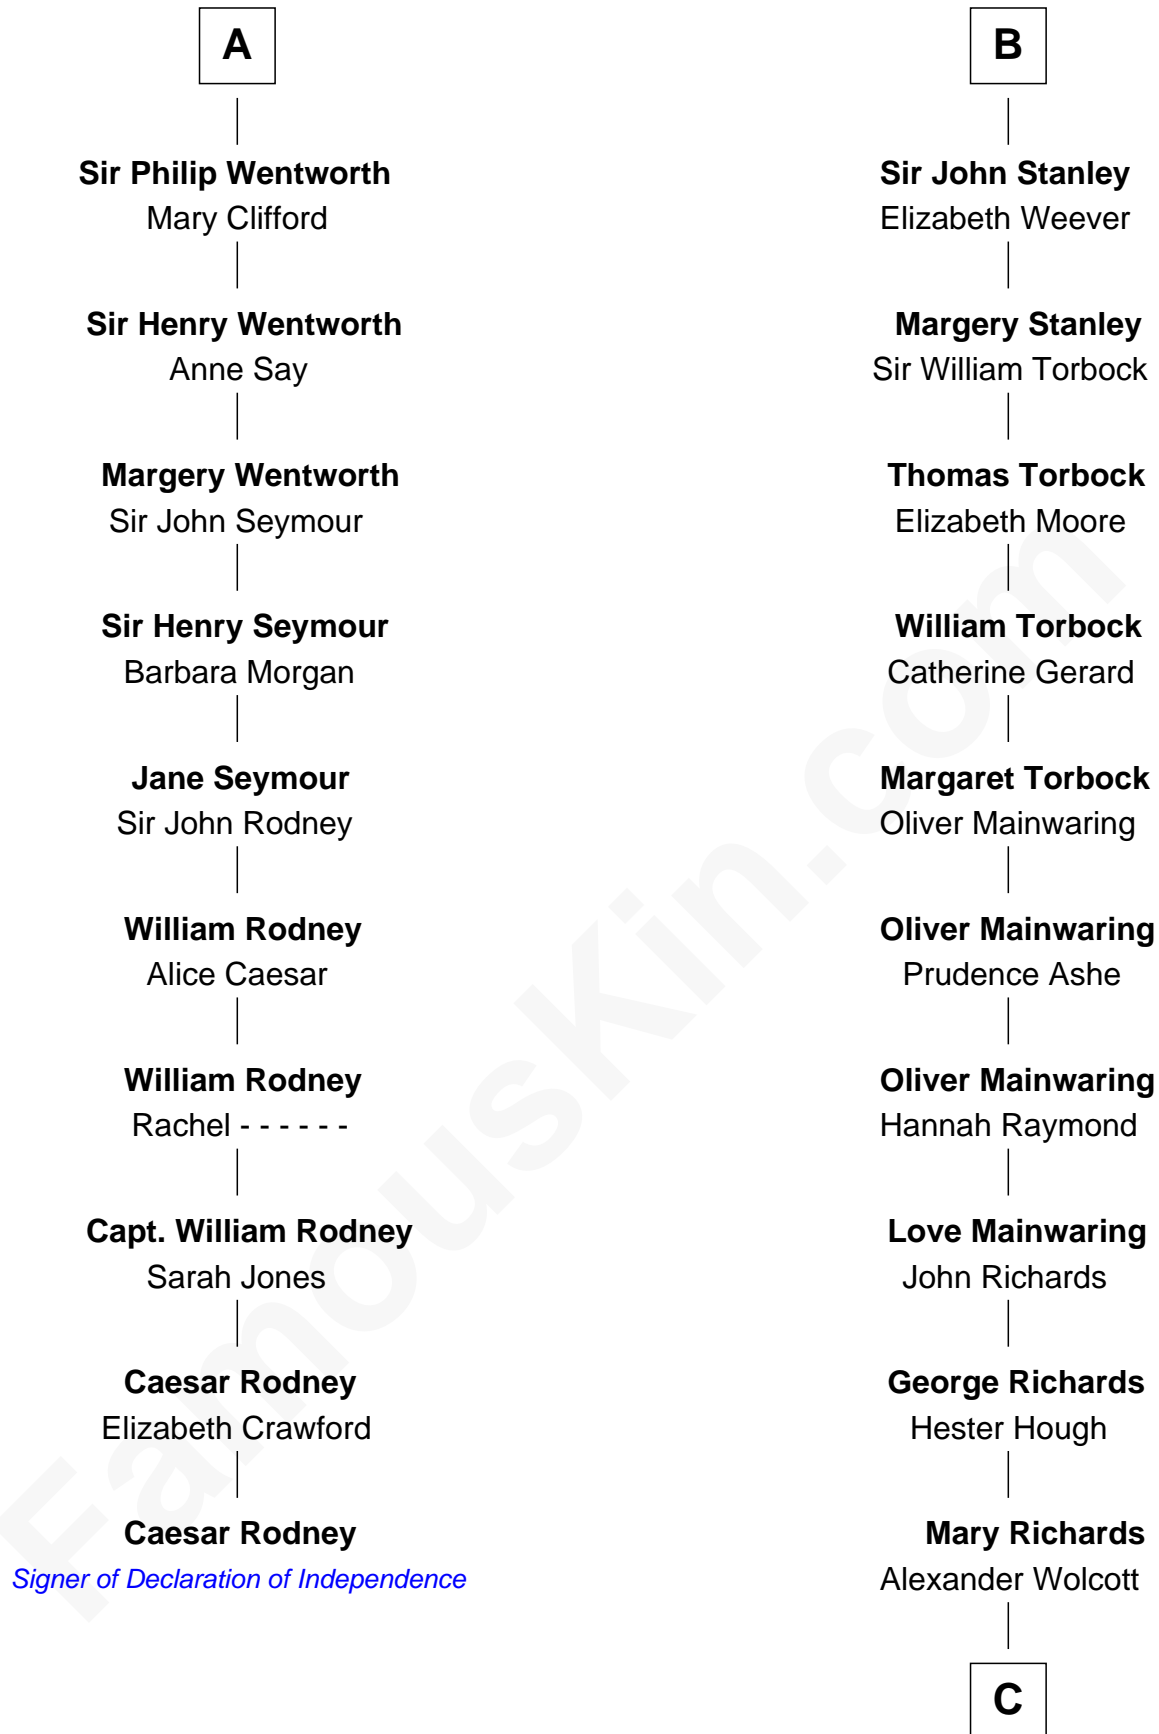

FamousKin.com

Relationship Chart of

Caesar Rodney

Signer of the Declaration of Independence

16th cousin 5 times removed of

Buckminster Fuller

Author, Architect, and Inventor

William de Braiose

Eva Marshal

Eve de Braiose
Sir William de Cantilupe

Milicent de Cantilupe
Eudo la Zouche

Sir William la Zouche
Maud Lovel

Milicent la Zouche
Sir William Deincourt

Margaret Deincourt
Sir Robert de Tibetot

Elizabeth de Tibetot
Sir Philip le Despencer

Margery Despencer
Sir Roger Wentworth

A

Eleanor de Braiose
Sir Humphrey de Bohun

Humphrey de Bohun
Maud de Fiennes

Humphrey de Bohun
Elizabeth Plantagenet

Sir William de Bohun
Elizabeth de Badlesmere

Elizabeth de Bohun
Sir Richard Fitzalan

Elizabeth Fitzalan
Sir Robert Goushill

Joan Goushill
Sir Thomas Stanley

B

C

Christopher Wolcott

Lucy Parsons

Christopher Columbus Wolcott

Susan Blinn