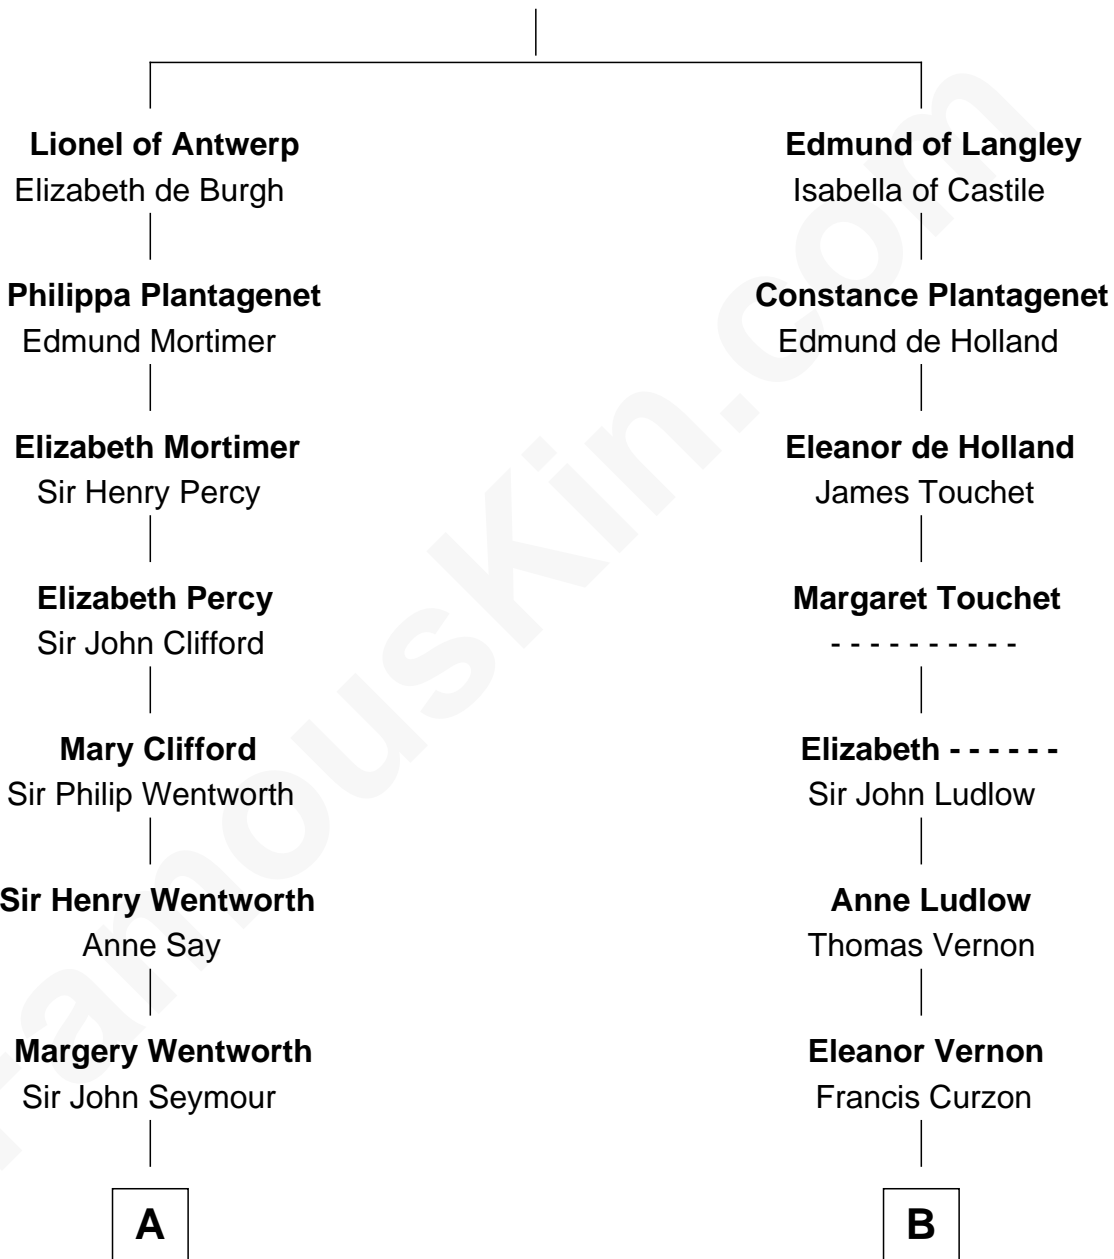

FamousKin.com

Relationship Chart of

Caesar Rodney

Signer of the Declaration of Independence

13th cousin 7 times removed of

Oliver Platt
Movie Actor

Edward III, King of England
Philippa of Hainault

C

Cynthia Burke Roche

Arthur Scott Burden

Eileen Burden

Walter Maynard

Sheila Maynard

Nicholas Platt

Oliver Platt

Movie Actor