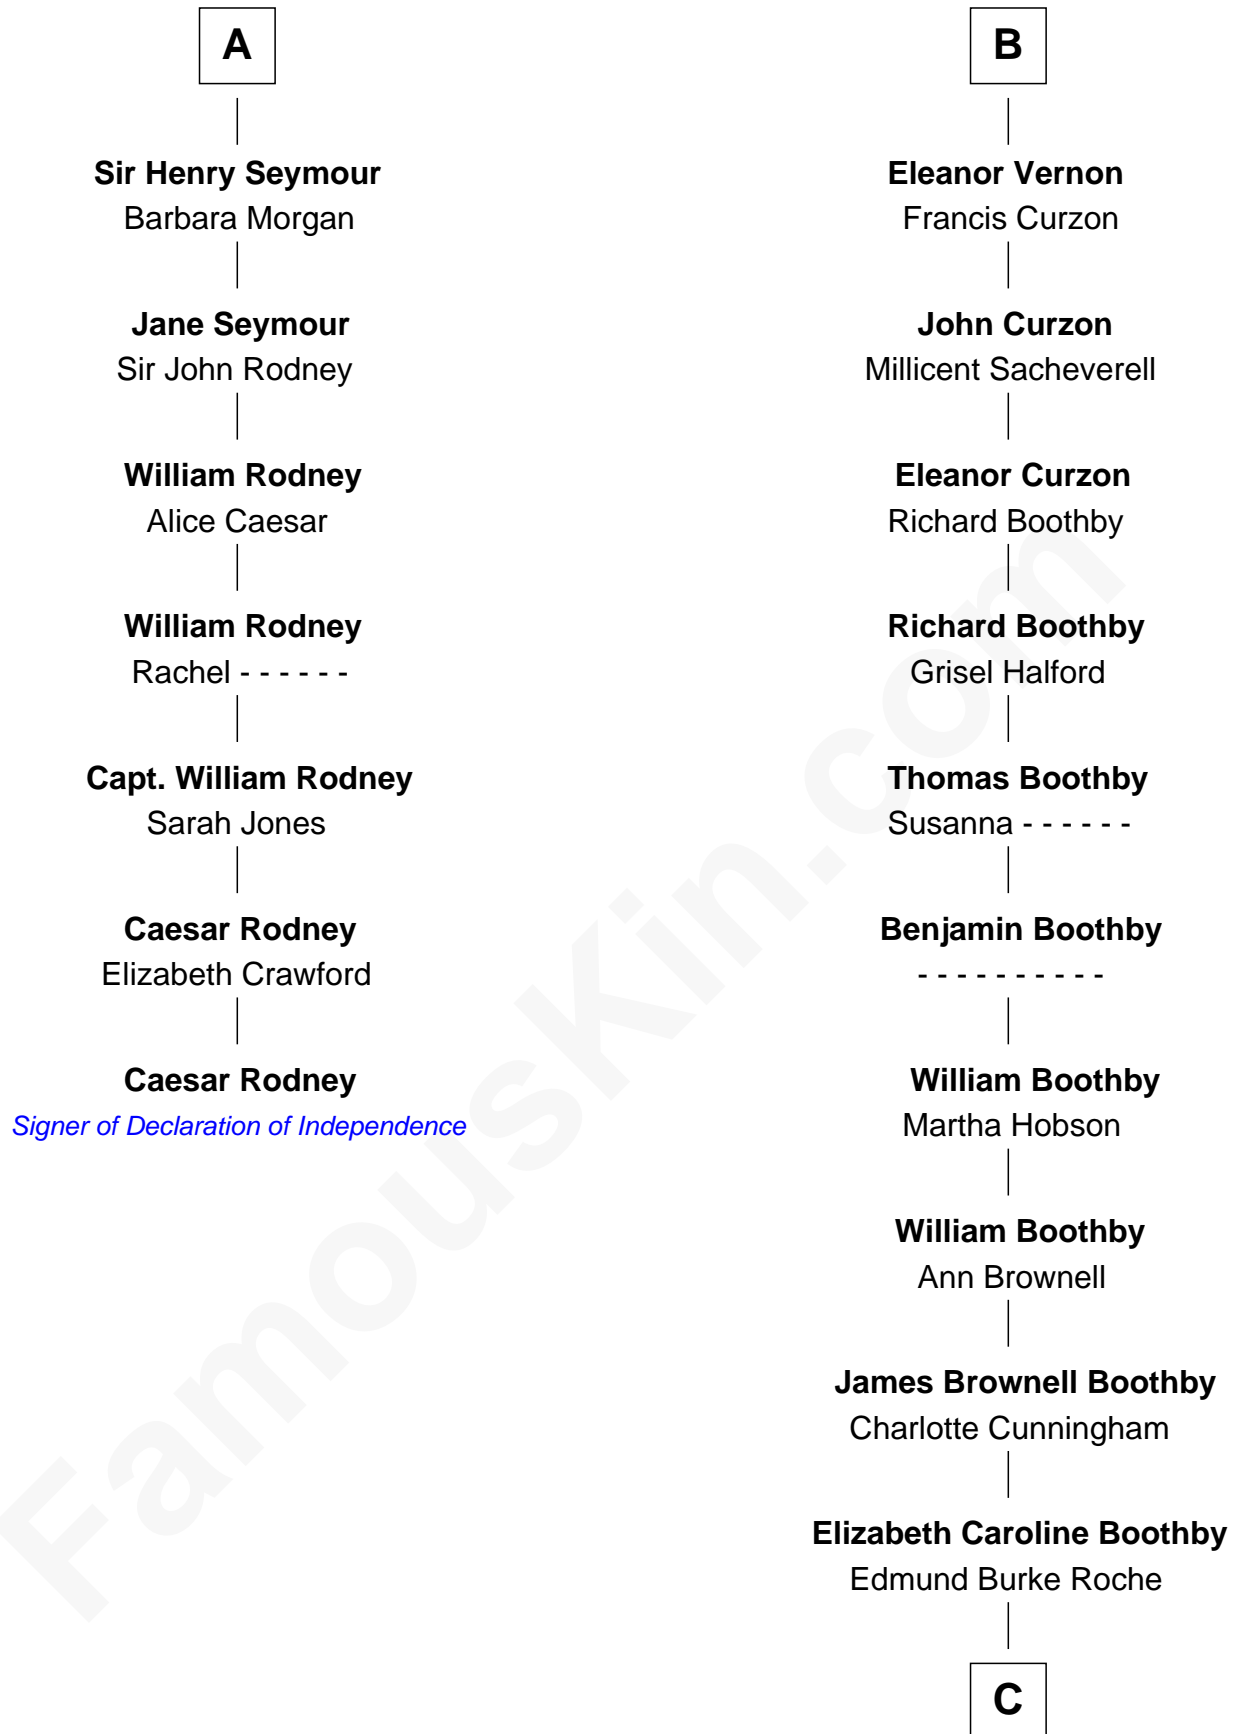

FamousKin.com

Relationship Chart of

Caesar Rodney

Signer of the Declaration of Independence

13th cousin 8 times removed of

Oliver Platt
Movie Actor

Henry Plantagenet
Maud de Chaworth

Mary Plantagenet
Henry de Percy

Sir Henry Percy
Margaret de Neville

Sir Henry Percy
Elizabeth Mortimer

Elizabeth Percy
Sir John Clifford

Mary Clifford
Sir Philip Wentworth

Sir Henry Wentworth
Anne Say

Margery Wentworth
Sir John Seymour

A

Eleanor Plantagenet
Richard Fitzalan

Sir Richard Fitzalan
Elizabeth de Bohun

Joan Fitzalan
Sir William Beauchamp

Joan Beauchamp
James Butler

Elizabeth Butler
John Talbot

Ann Talbot
Sir Henry Vernon

Thomas Vernon
Anne Ludlow

B

C

James Boothby Burke Roche

Frances Eleanor Work

Cynthia Burke Roche

Arthur Scott Burden

Eileen Burden

Walter Maynard

Sheila Maynard

Nicholas Platt