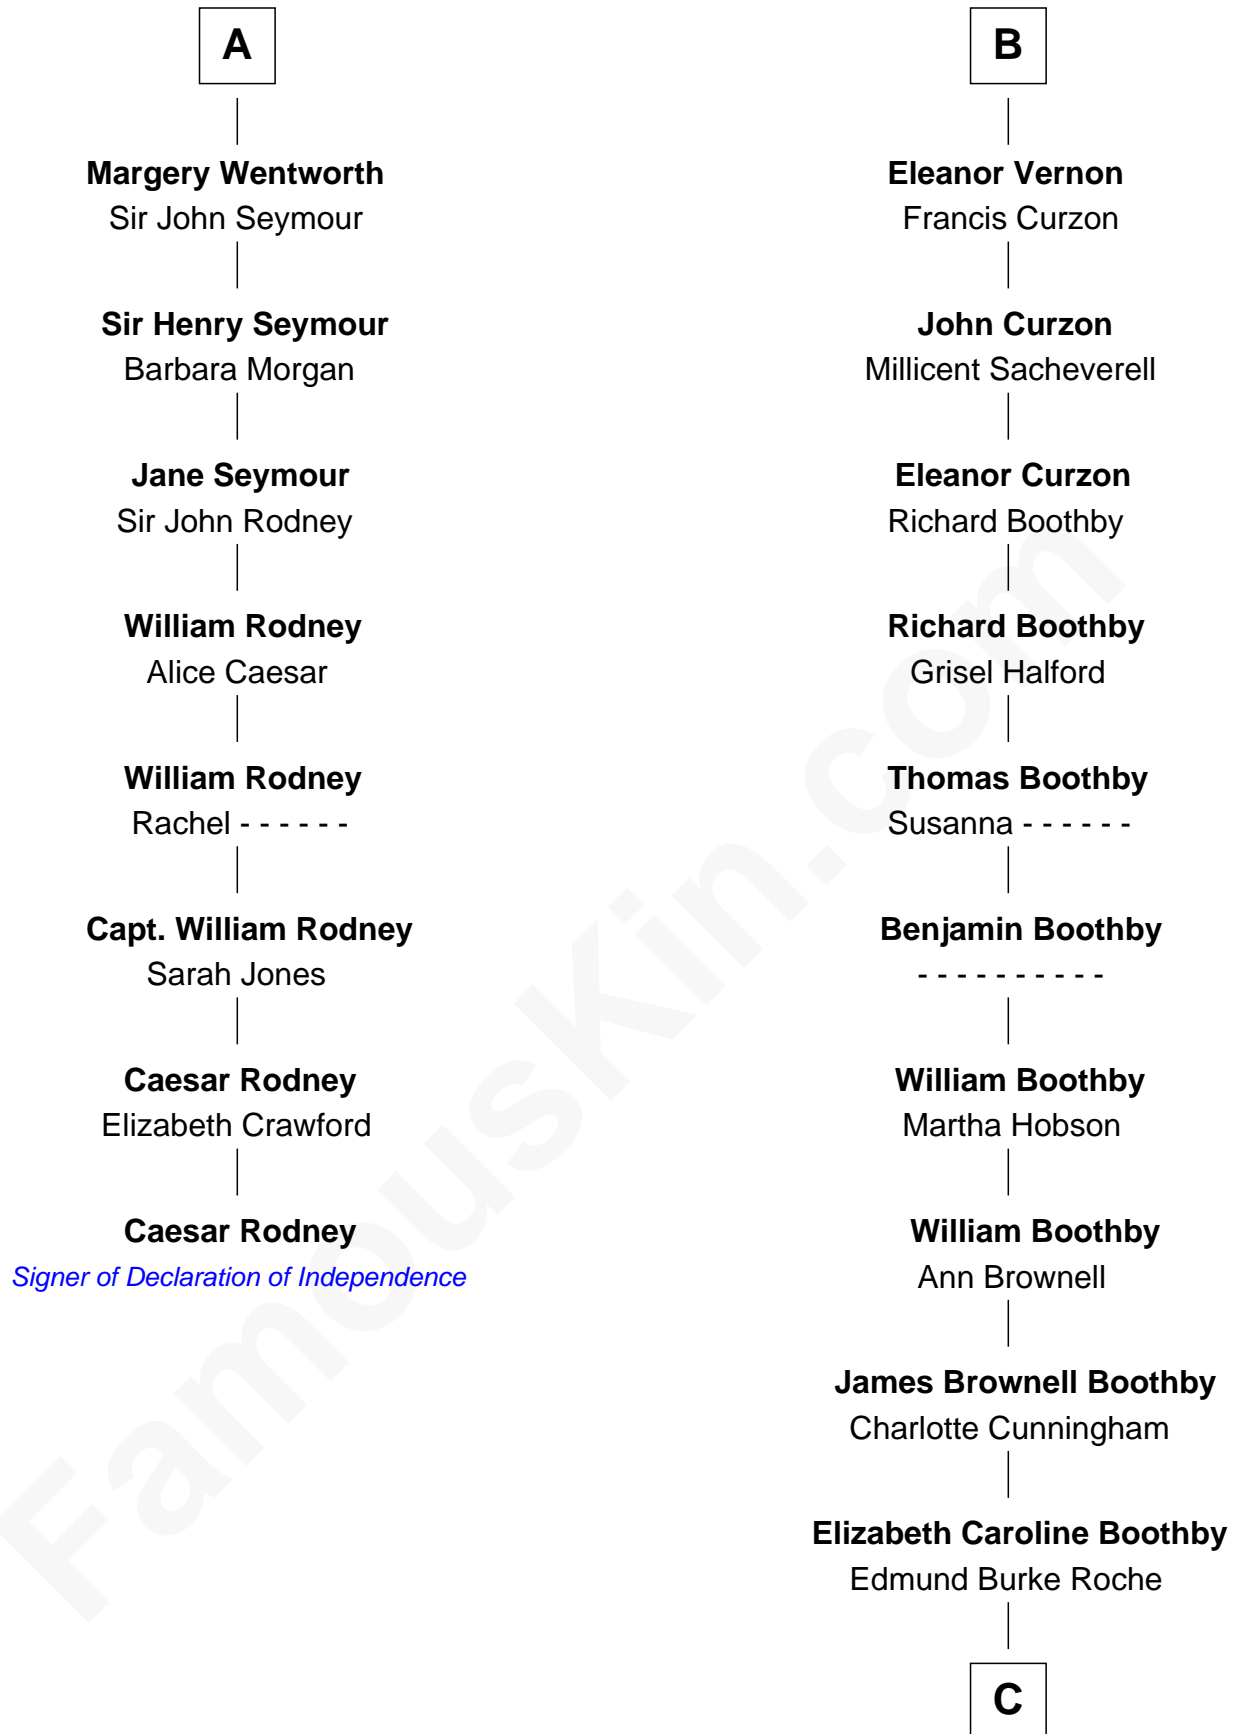

FamousKin.com

Relationship Chart of Caesar Rodney

Signer of the Declaration of Independence

14th cousin 7 times removed of

Oliver Platt
Movie Actor

William de Ros
Maude de Vaux

C

James Boothby Burke Roche

Frances Eleanor Work

Cynthia Burke Roche

Arthur Scott Burden

Eileen Burden

Walter Maynard

Sheila Maynard

Nicholas Platt

Oliver Platt