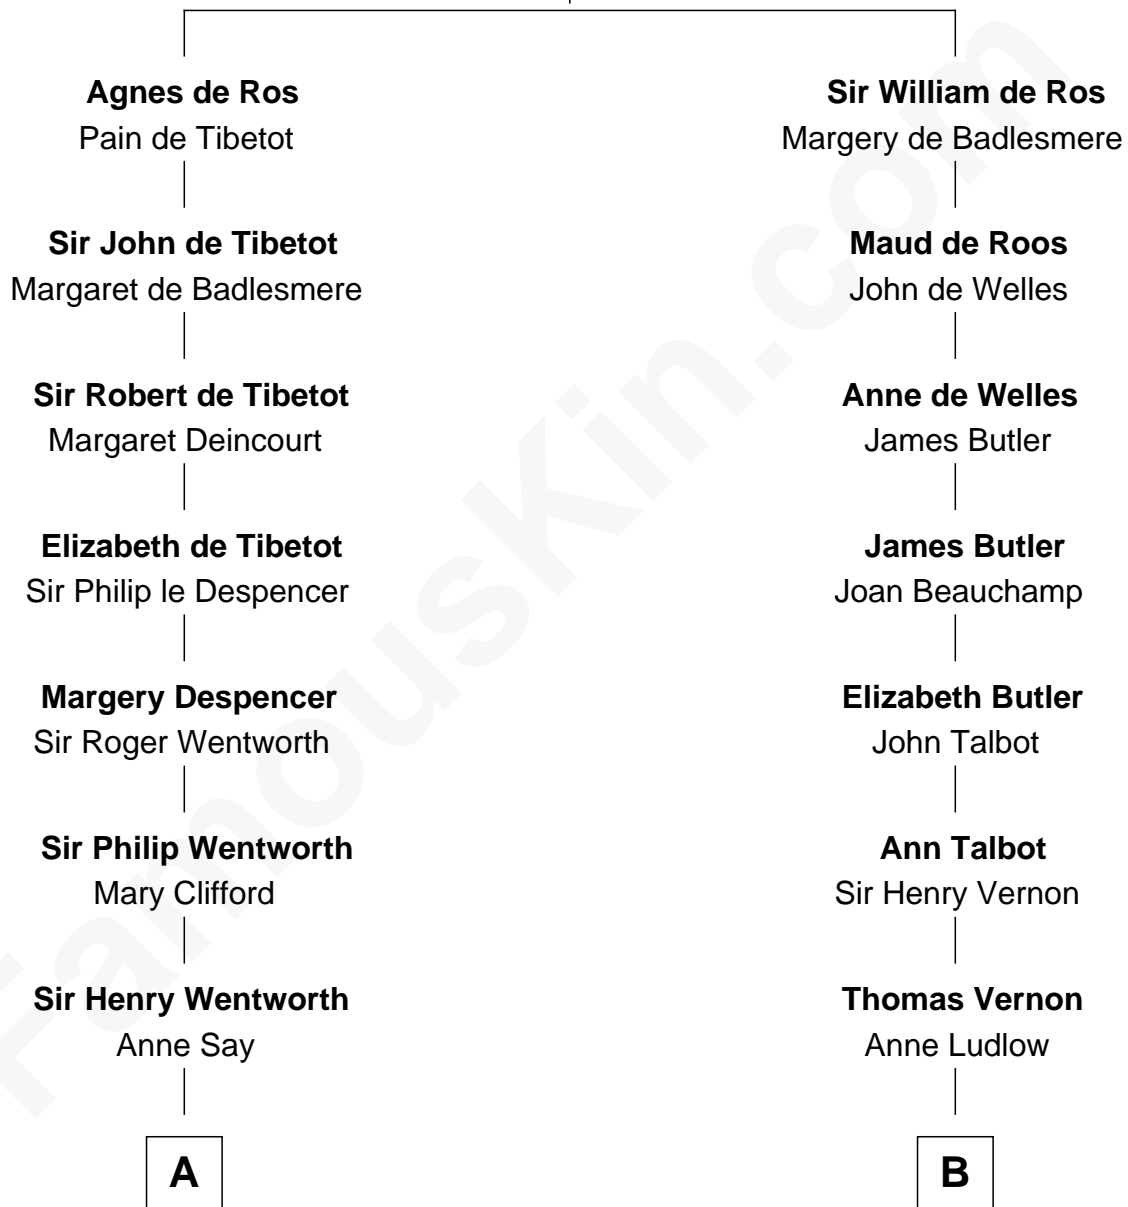

FamousKin.com

Relationship Chart of Caesar Rodney

Signer of the Declaration of Independence

14th cousin 7 times removed of

Oliver Platt
Movie Actor

William de Ros
Maude de Vaux

C

James Boothby Burke Roche

Frances Eleanor Work

Cynthia Burke Roche

Arthur Scott Burden

Eileen Burden

Walter Maynard

Sheila Maynard

Nicholas Platt

Oliver Platt