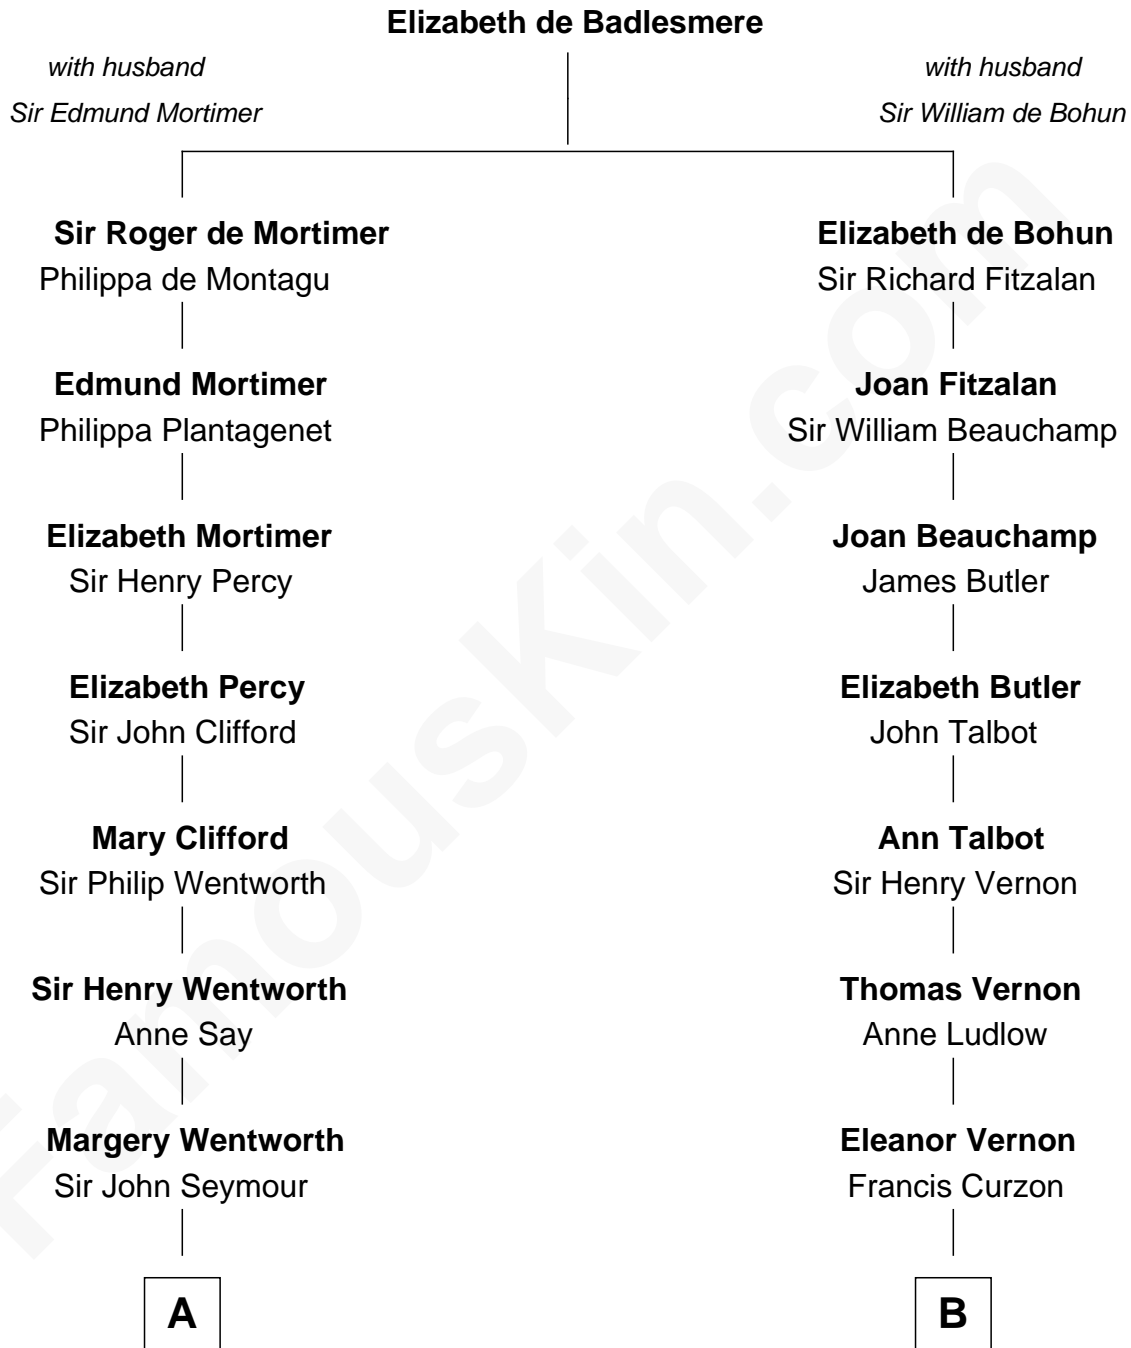

FamousKin.com

Relationship Chart of

Caesar Rodney

Signer of the Declaration of Independence

13th cousin 7 times removed of

Oliver Platt
Movie Actor

C

Cynthia Burke Roche

Arthur Scott Burden

Eileen Burden

Walter Maynard

Sheila Maynard

Nicholas Platt

Oliver Platt

Movie Actor