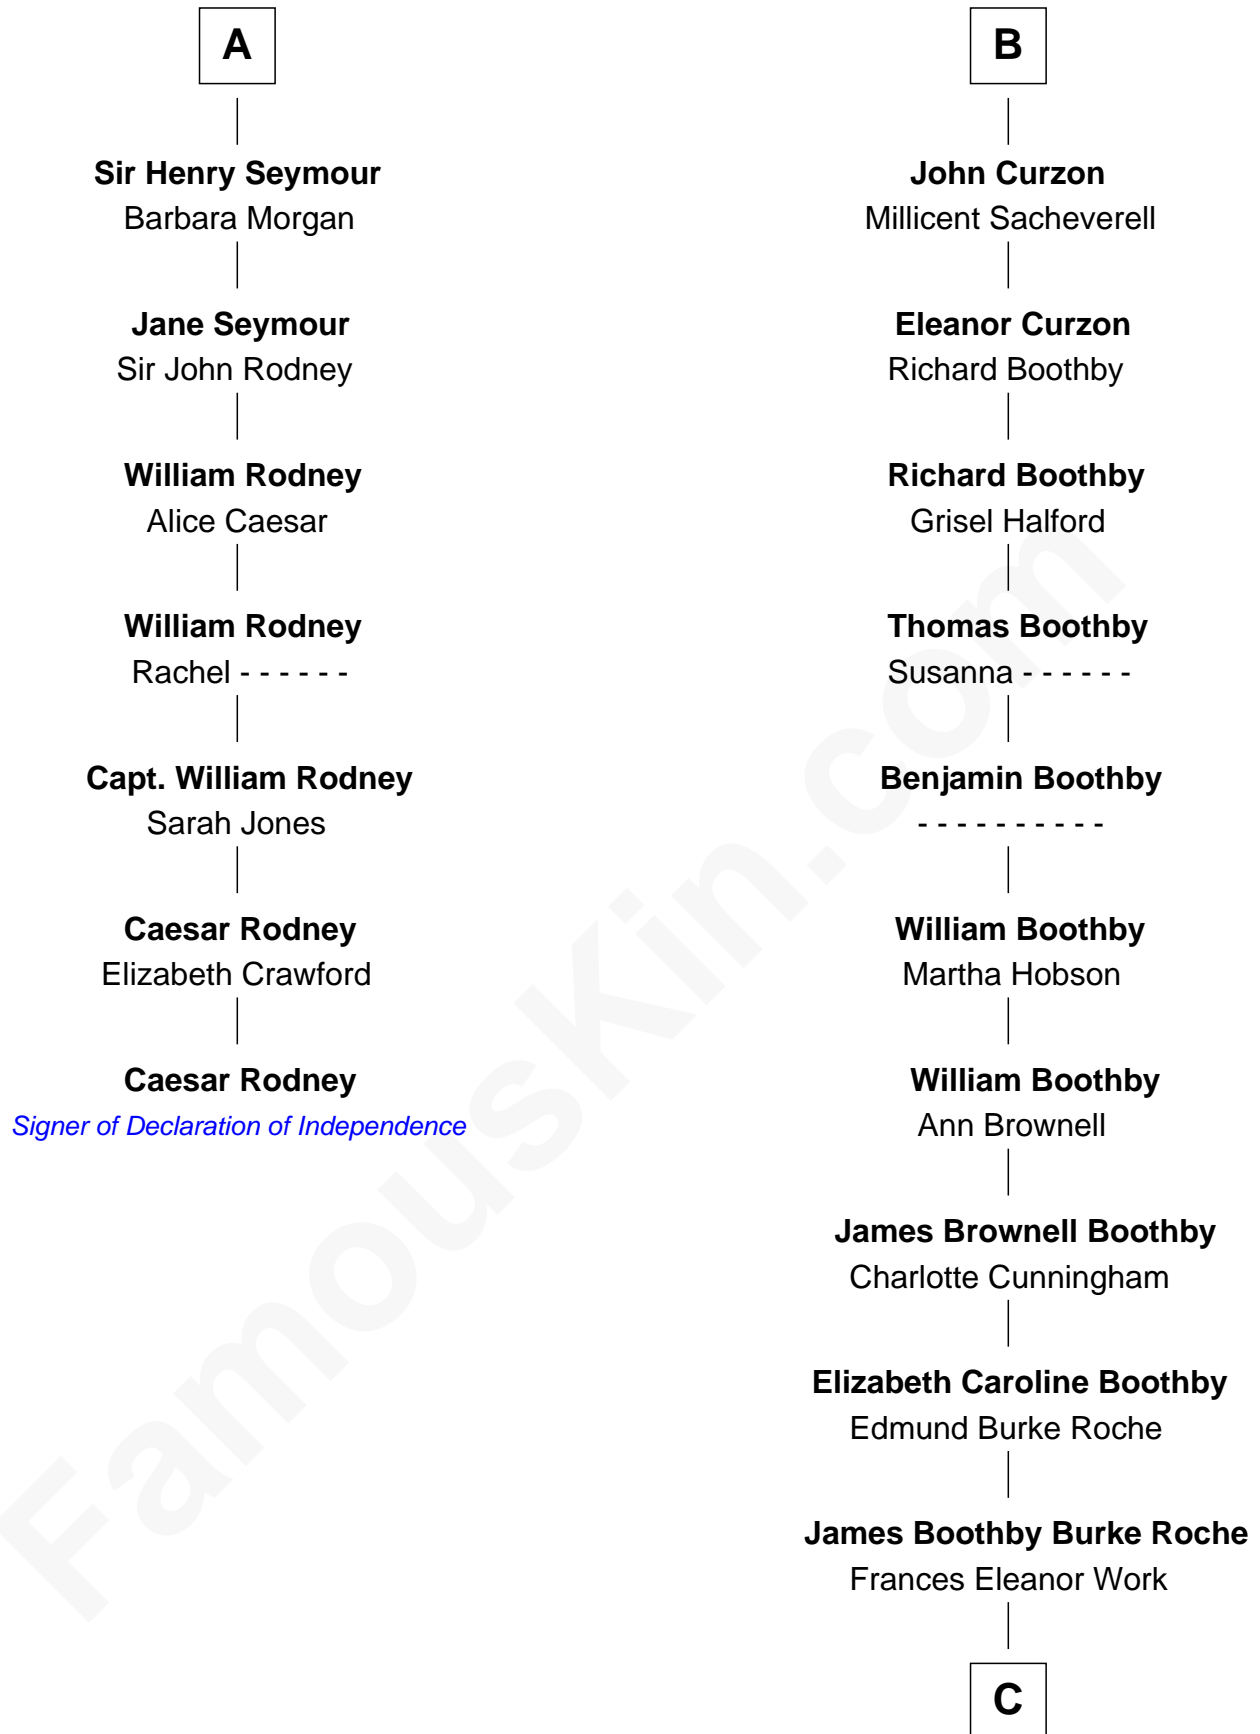

FamousKin.com

Relationship Chart of

Caesar Rodney

Signer of the Declaration of Independence

13th cousin 7 times removed of

Oliver Platt
Movie Actor

C

Cynthia Burke Roche

Arthur Scott Burden

Eileen Burden

Walter Maynard

Sheila Maynard

Nicholas Platt

Oliver Platt

Movie Actor