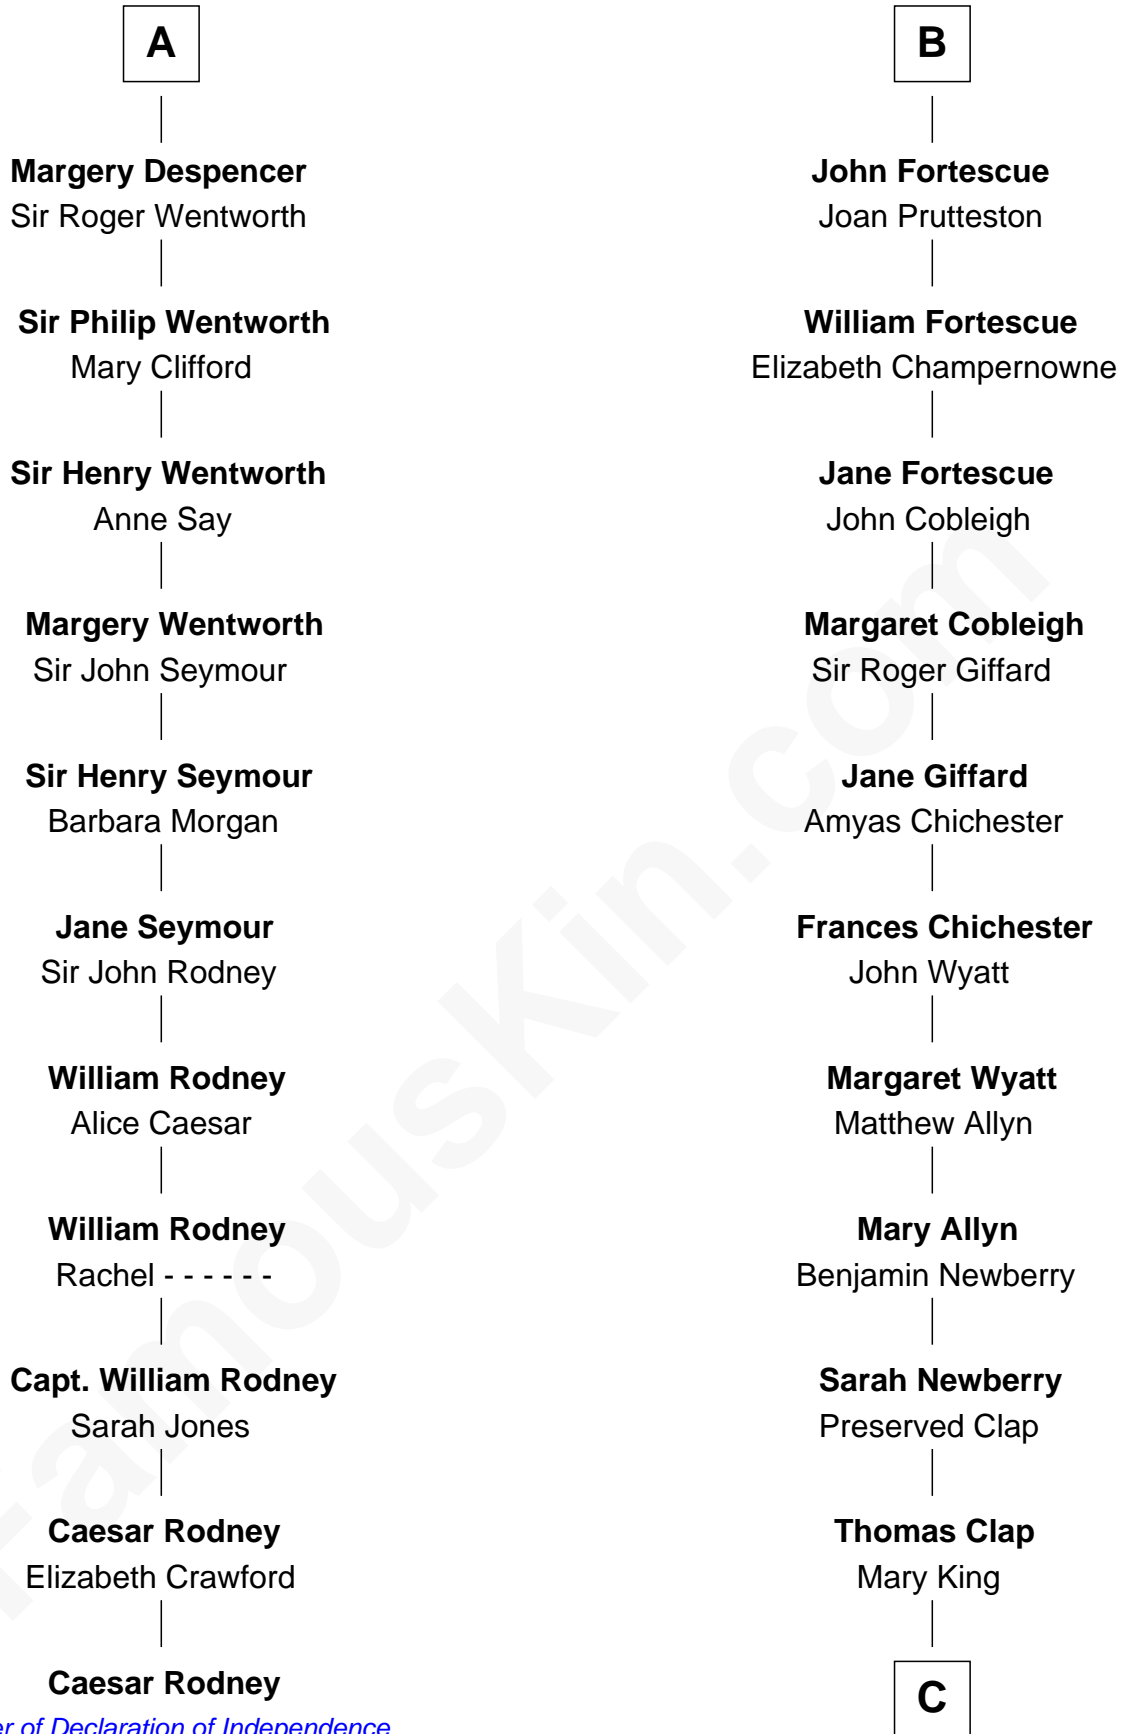

FamousKin.com

Relationship Chart of

Caesar Rodney

Signer of the Declaration of Independence

17th cousin 3 times removed of

Lewis Henry Morgan
Pioneering Anthropologist

Sir Geoffrey FitzPiers
Aveline de Clare

C

—
Elijah Clap
Mary Benton

—
Mary Clap
Lemuel Steele

—
Harriet Steele
Jedediah Morgan

—
Lewis Henry Morgan
Pioneering Anthropologist

FamousKin.com