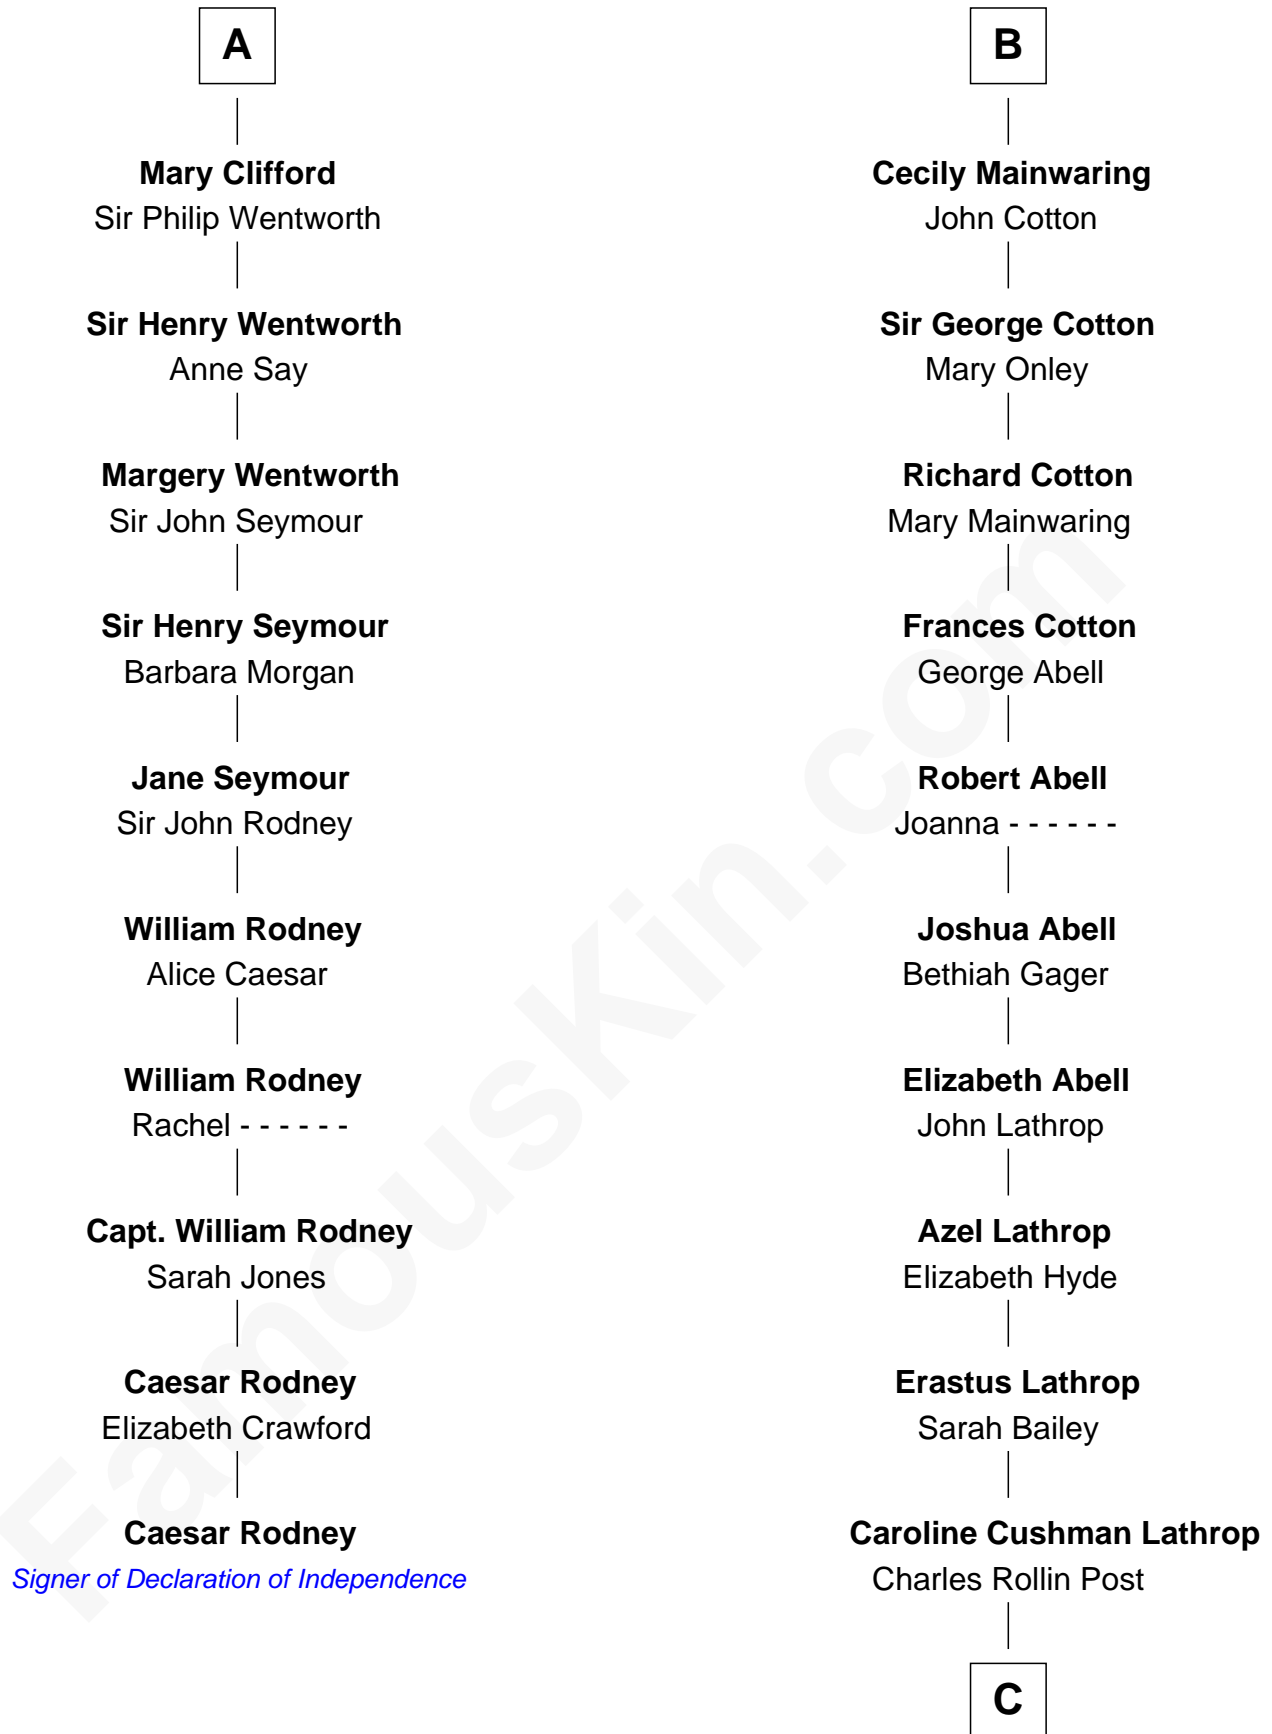

FamousKin.com

Relationship Chart of

Caesar Rodney

Signer of the Declaration of Independence

16th cousin 2 times removed of

Marjorie Post

Founder of General Foods

C

Charles William Post
Elle Letitia Merriweather

Marjorie Post
Founder of General Foods

FamousKin.com