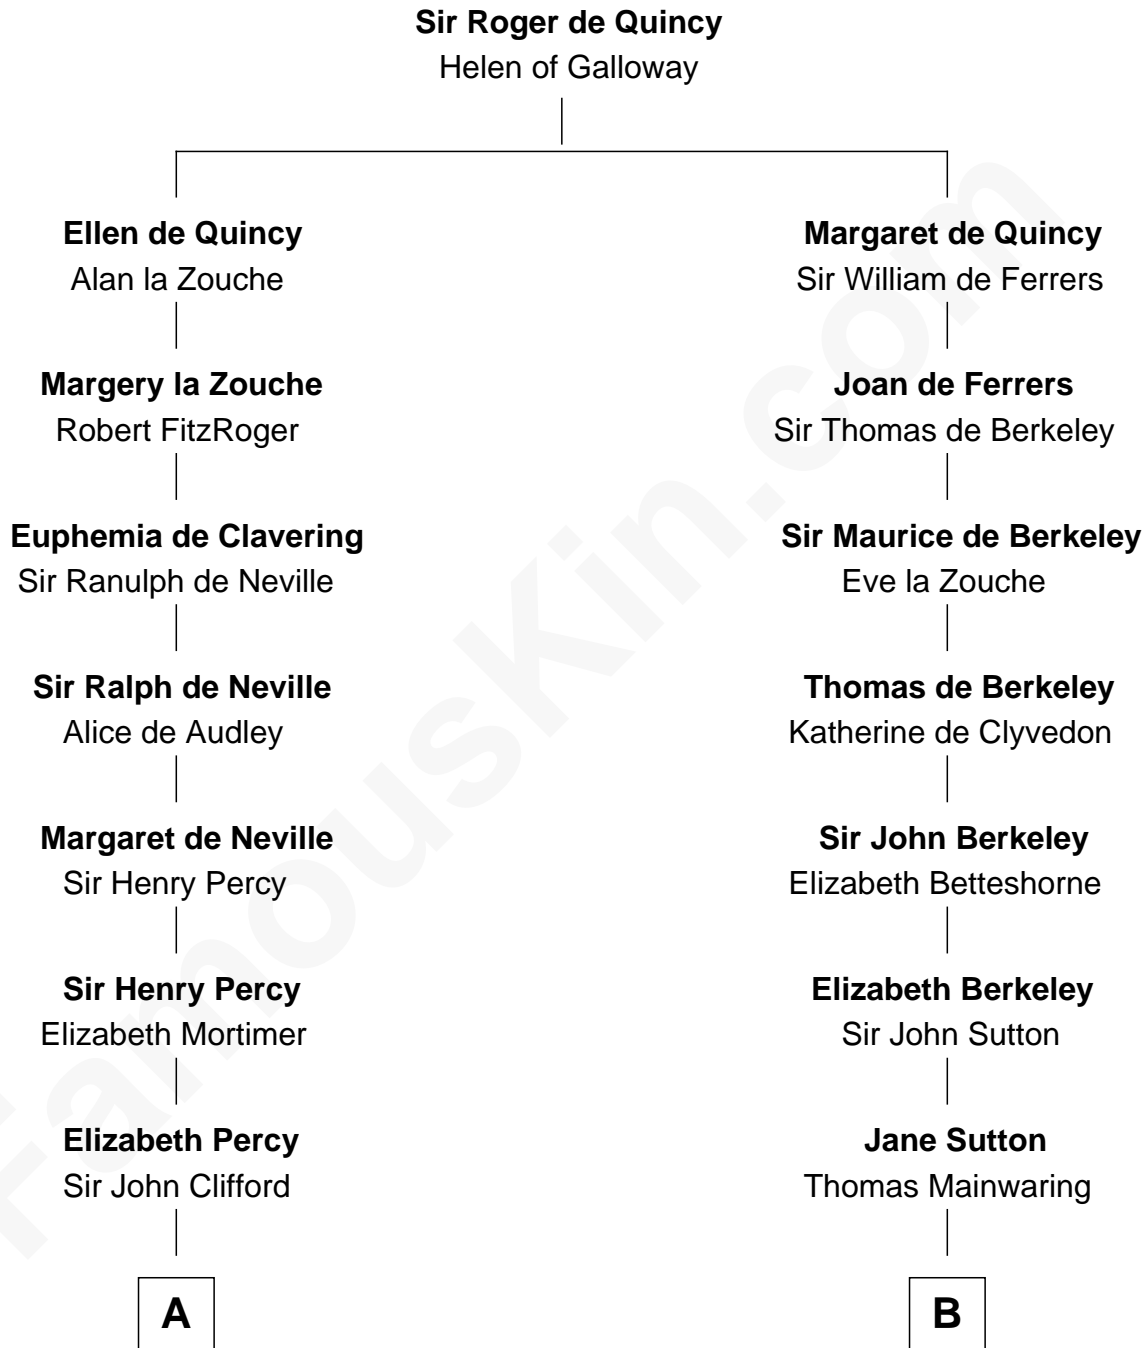

FamousKin.com

Relationship Chart of

Caesar Rodney

Signer of the Declaration of Independence

16th cousin 2 times removed of

Marjorie Post

Founder of General Foods

C

Charles William Post
Elle Letitia Merriweather

Marjorie Post
Founder of General Foods

FamousKin.com