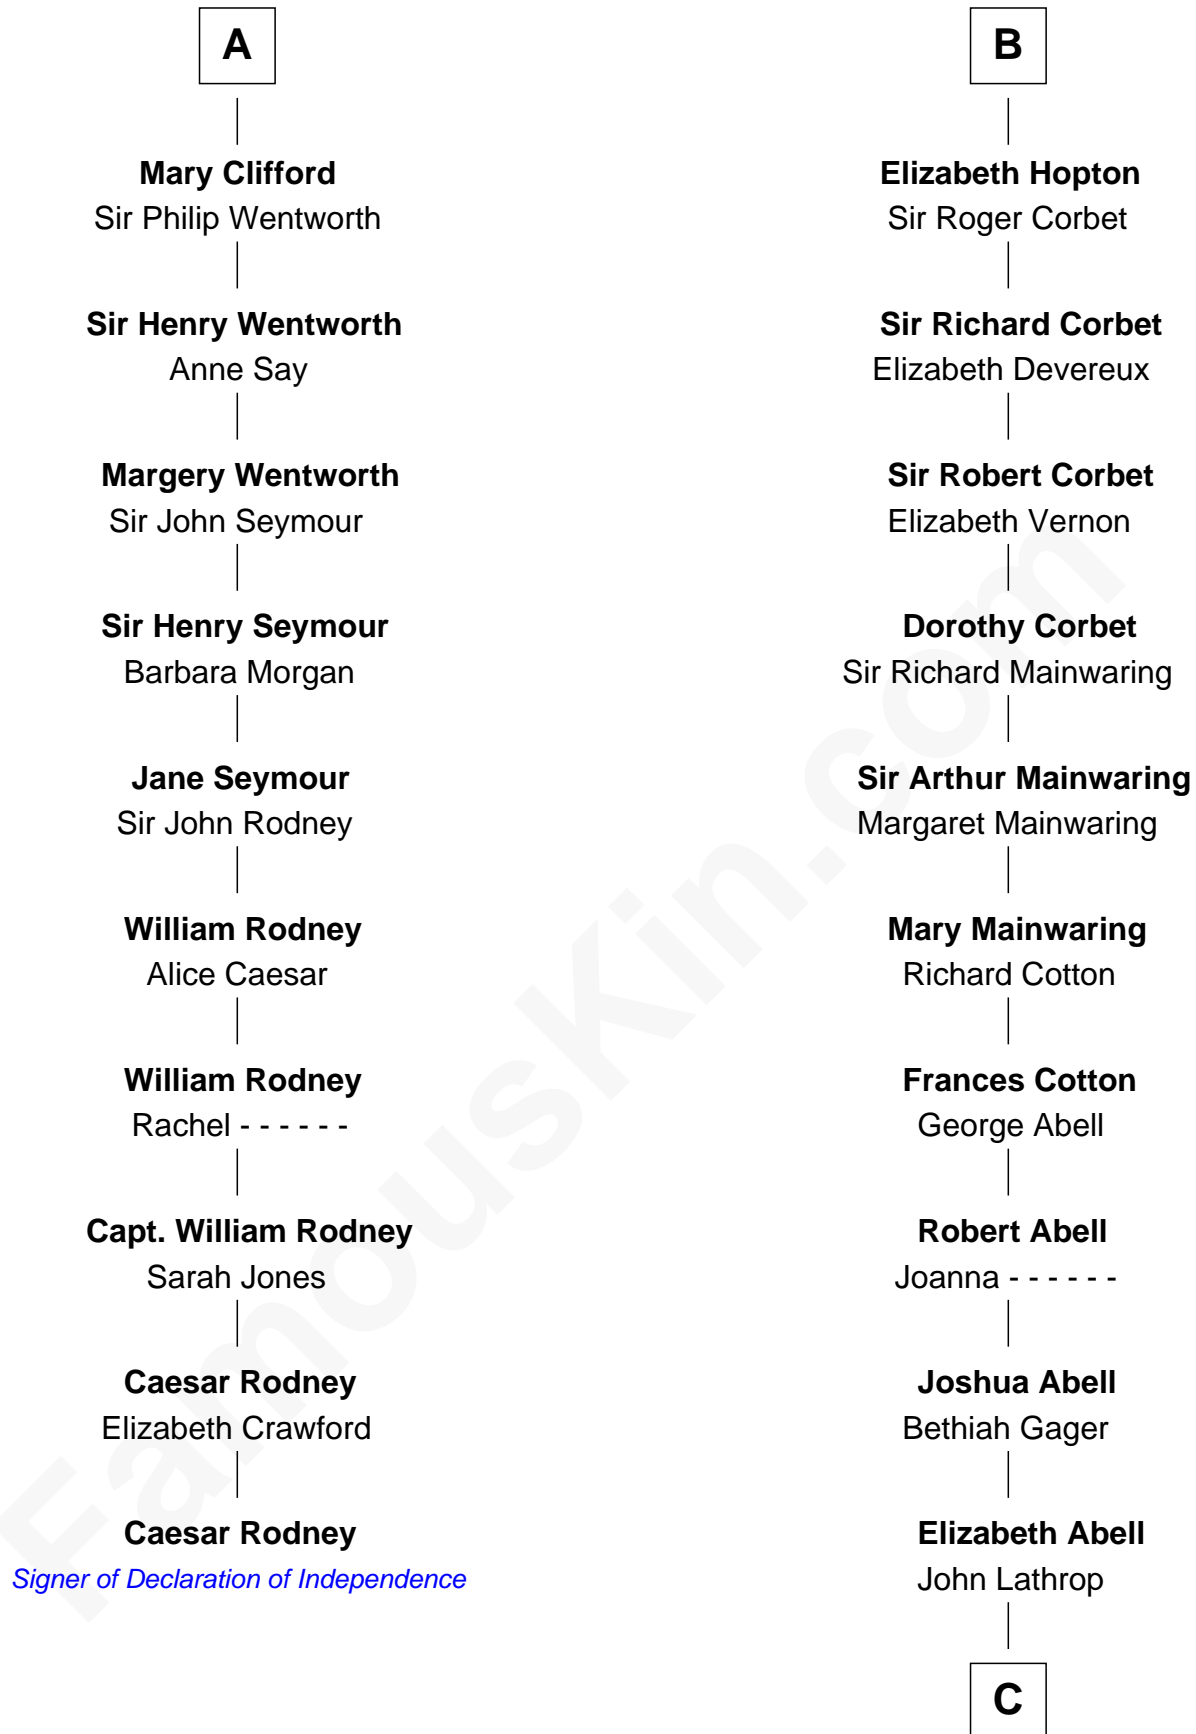

## Relationship Chart of

### Caesar Rodney

*Signer of the Declaration of Independence*

16th cousin 5 times removed of

### Marjorie Post

*Founder of General Foods*

**C**

**Azel Lathrop**  
Elizabeth Hyde

**Erastus Lathrop**  
Sarah Bailey

**Caroline Cushman Lathrop**  
Charles Rollin Post

**Charles William Post**  
Elle Letitia Merriweather