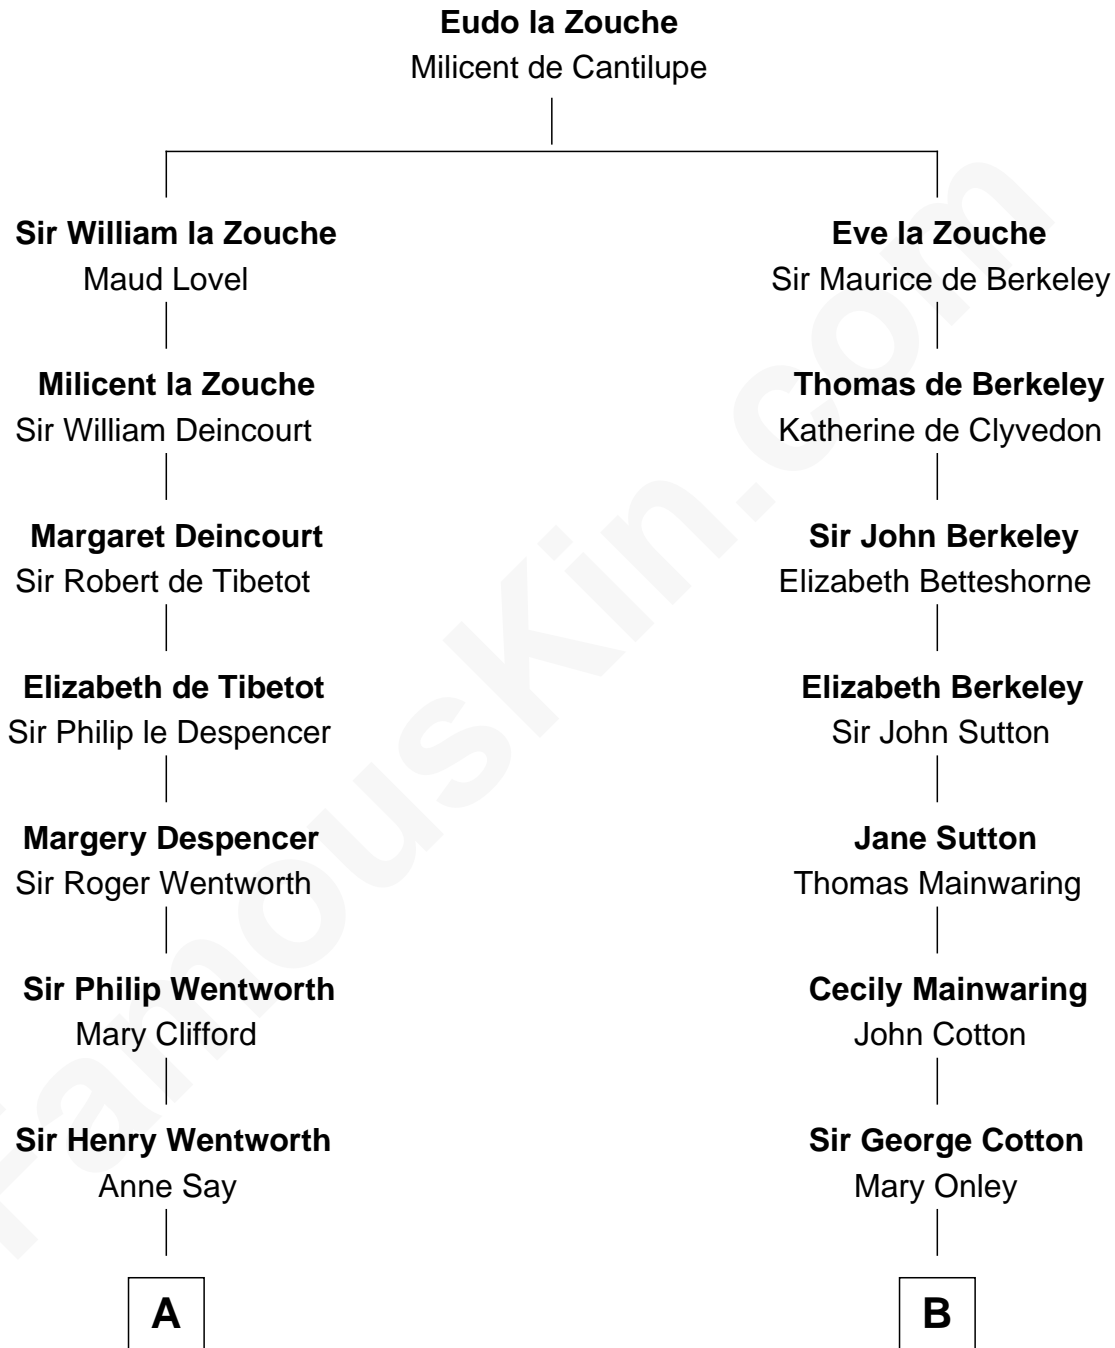

FamousKin.com

Relationship Chart of

Caesar Rodney

Signer of the Declaration of Independence

14th cousin 1 time removed of

C. W. Post

Founder of Post Cereals

A

Margery Wentworth

Sir John Seymour

Sir Henry Seymour

Barbara Morgan

Jane Seymour

Sir John Rodney

William Rodney

Alice Caesar