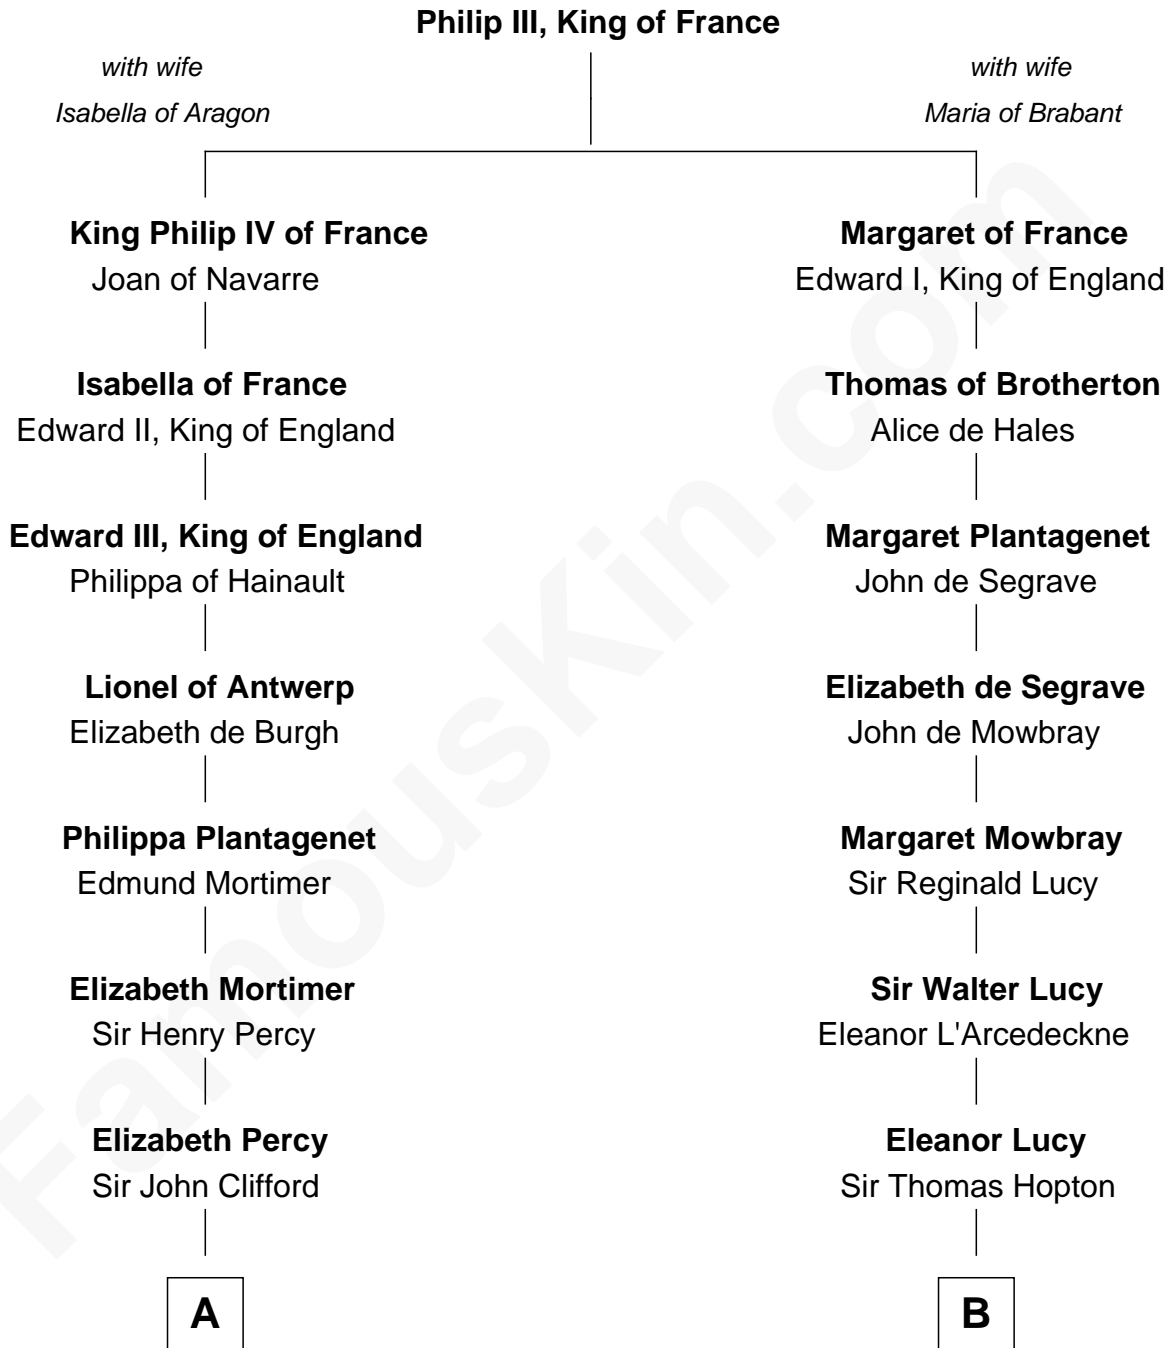

## Relationship Chart of

### Caesar Rodney

*Signer of the Declaration of Independence*

16th cousin 4 times removed of

**C. W. Post**

*Founder of Post Cereals*

**C**

**Azel Lathrop**  
Elizabeth Hyde

**Erastus Lathrop**  
Sarah Bailey