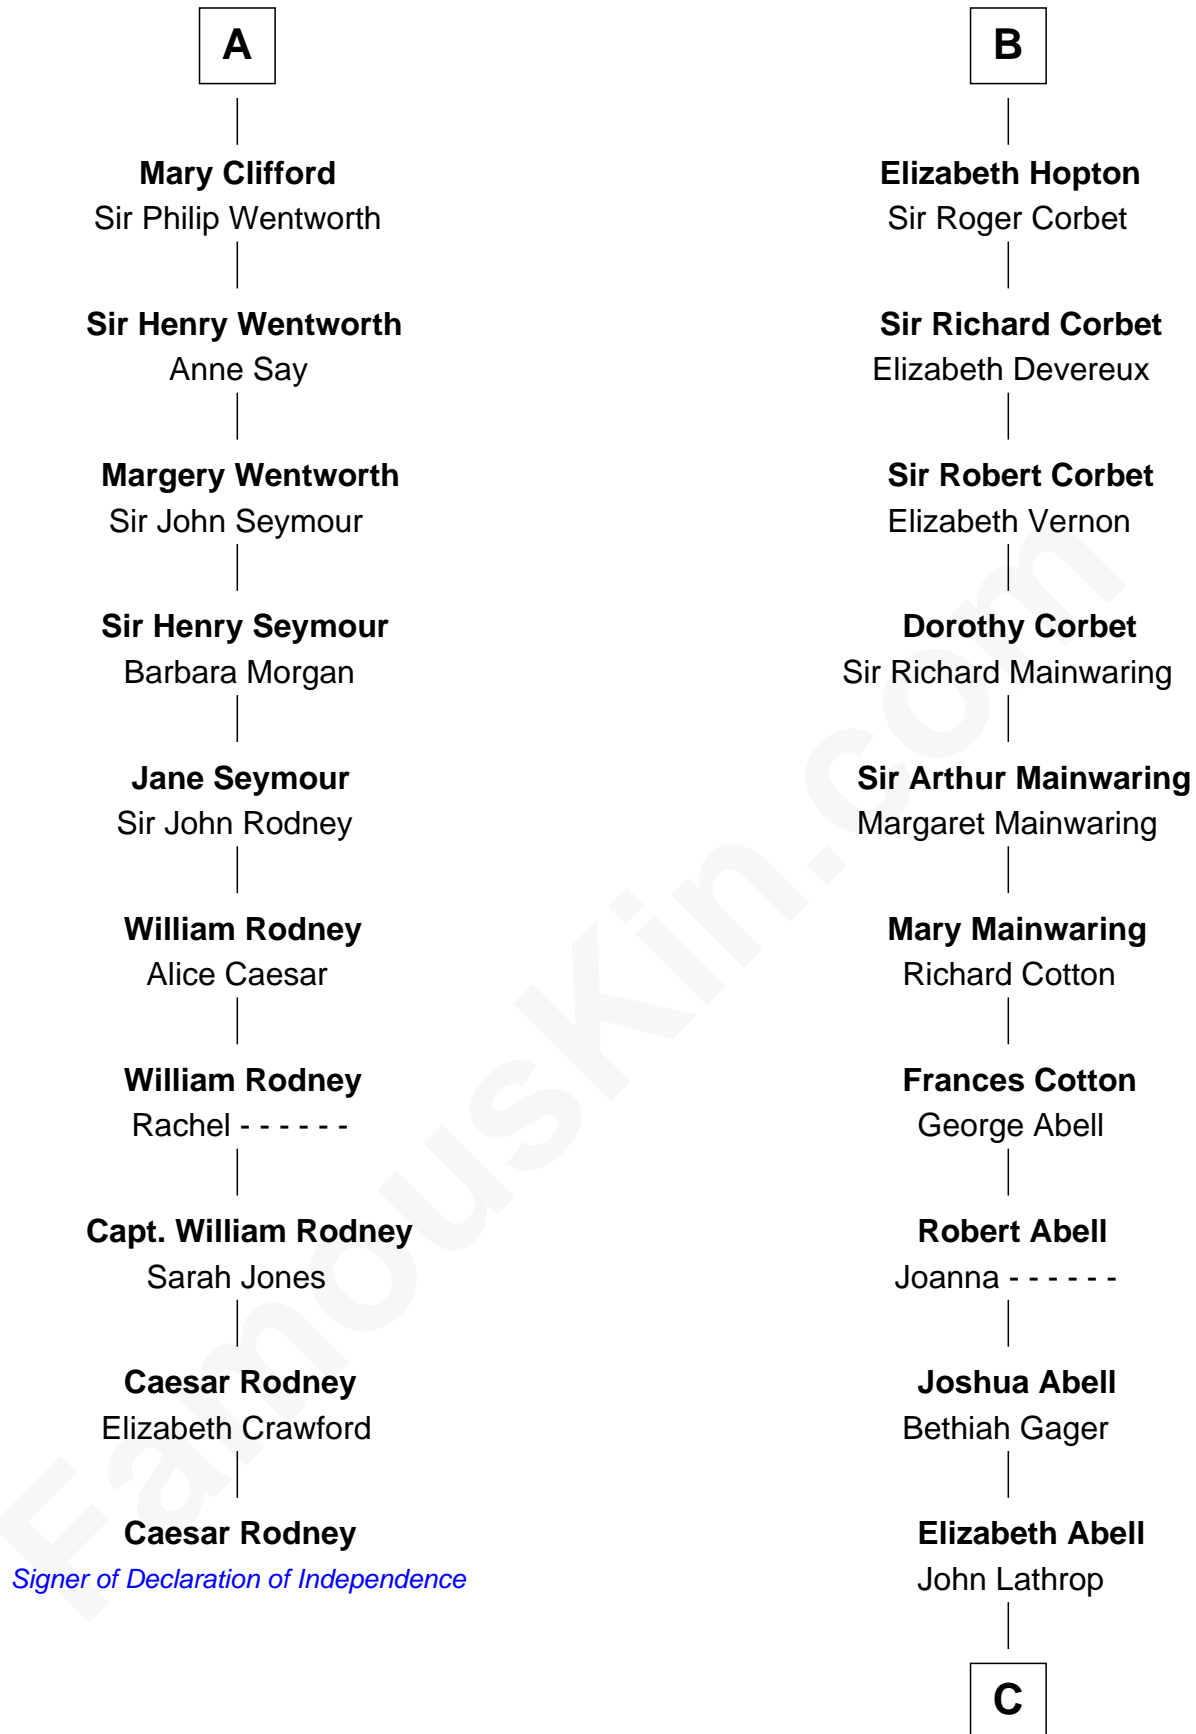

## Relationship Chart of

### Caesar Rodney

*Signer of the Declaration of Independence*

16th cousin 4 times removed of

**C. W. Post**

*Founder of Post Cereals*

**C**

**Azel Lathrop**  
Elizabeth Hyde

**Erastus Lathrop**  
Sarah Bailey

**Caroline Cushman Lathrop**  
Charles Rollin Post

**C. W. Post**  
*Founder of Post Cereals*

FamousKin.com