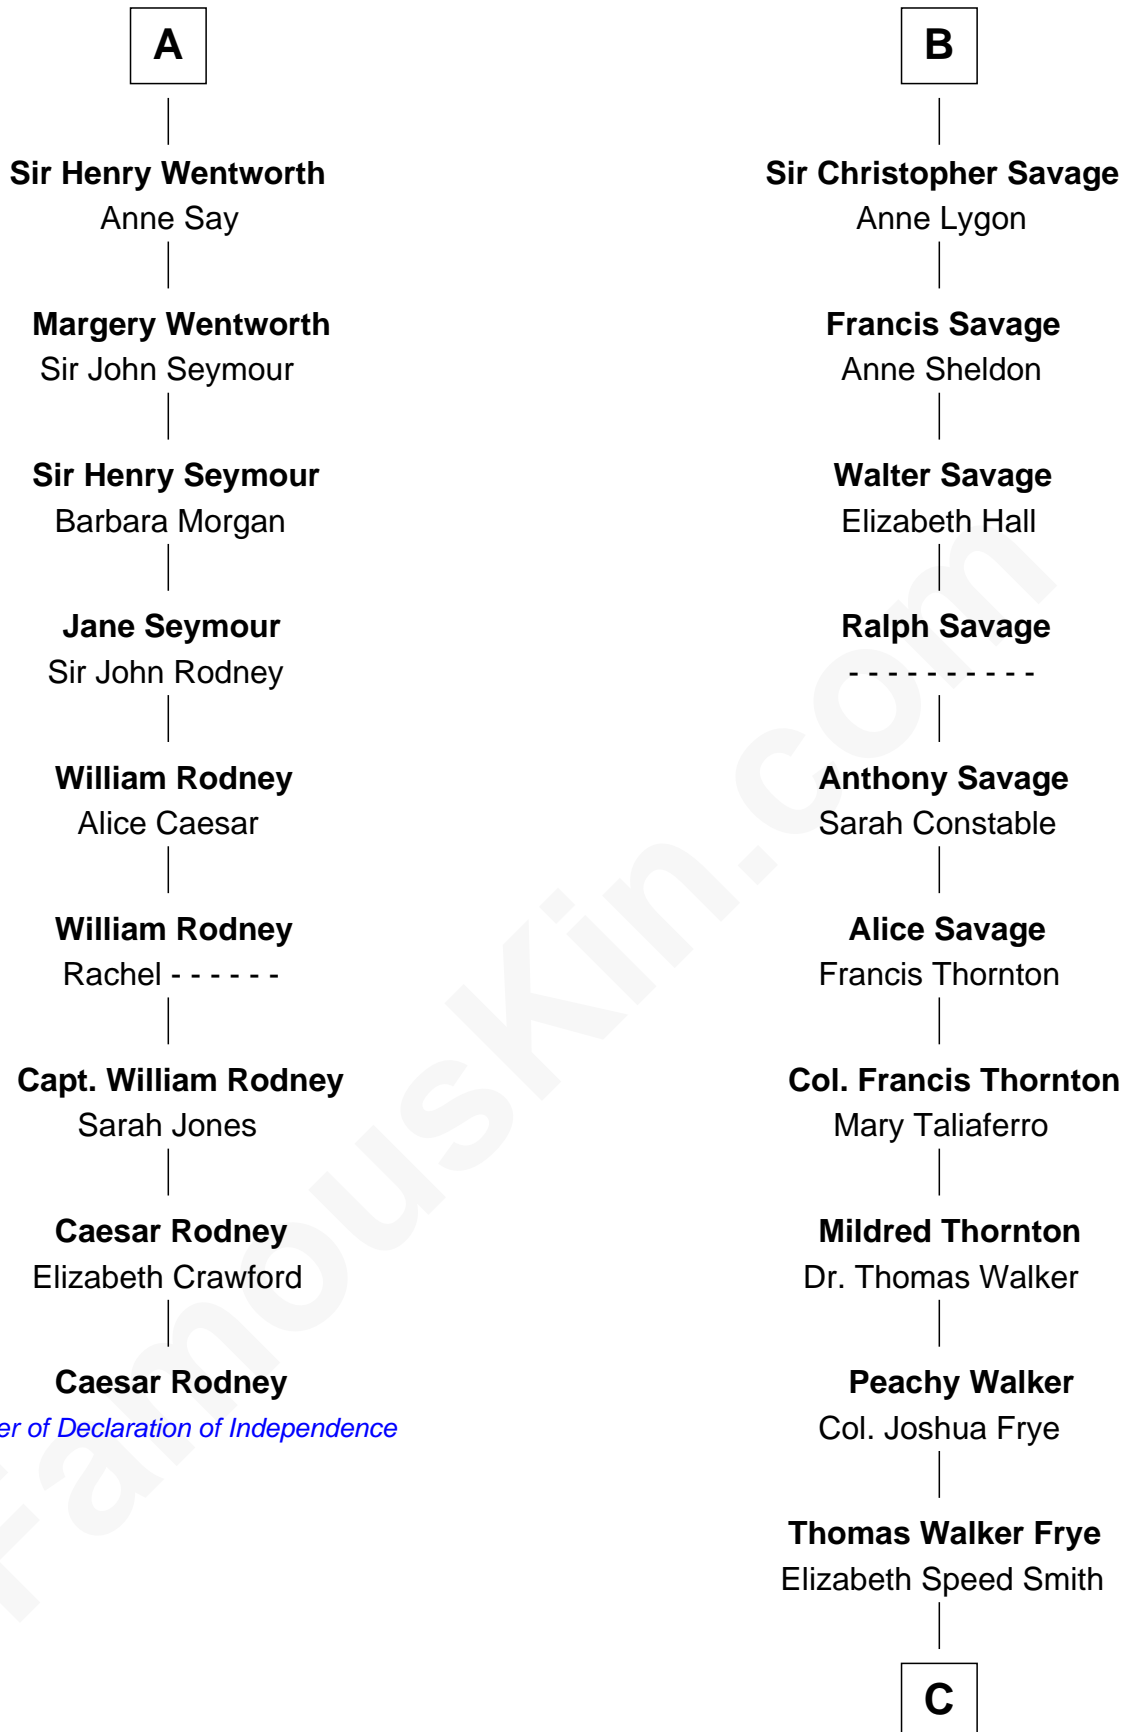

FamousKin.com

Relationship Chart of

Caesar Rodney

Signer of the Declaration of Independence

15th cousin 6 times removed of

Adlai Stevenson III
U.S. Senator from Illinois

C

Mary Peachy Frye
Rev. Lewis Warner Green

Letitia Green
Adlai Ewing Stevenson

Lewis Green Stevenson
Helen Louise Davis

Adlai Ewing Stevenson
Ellen Borden

Adlai Stevenson III
U.S. Senator from Illinois

FamousKin.com