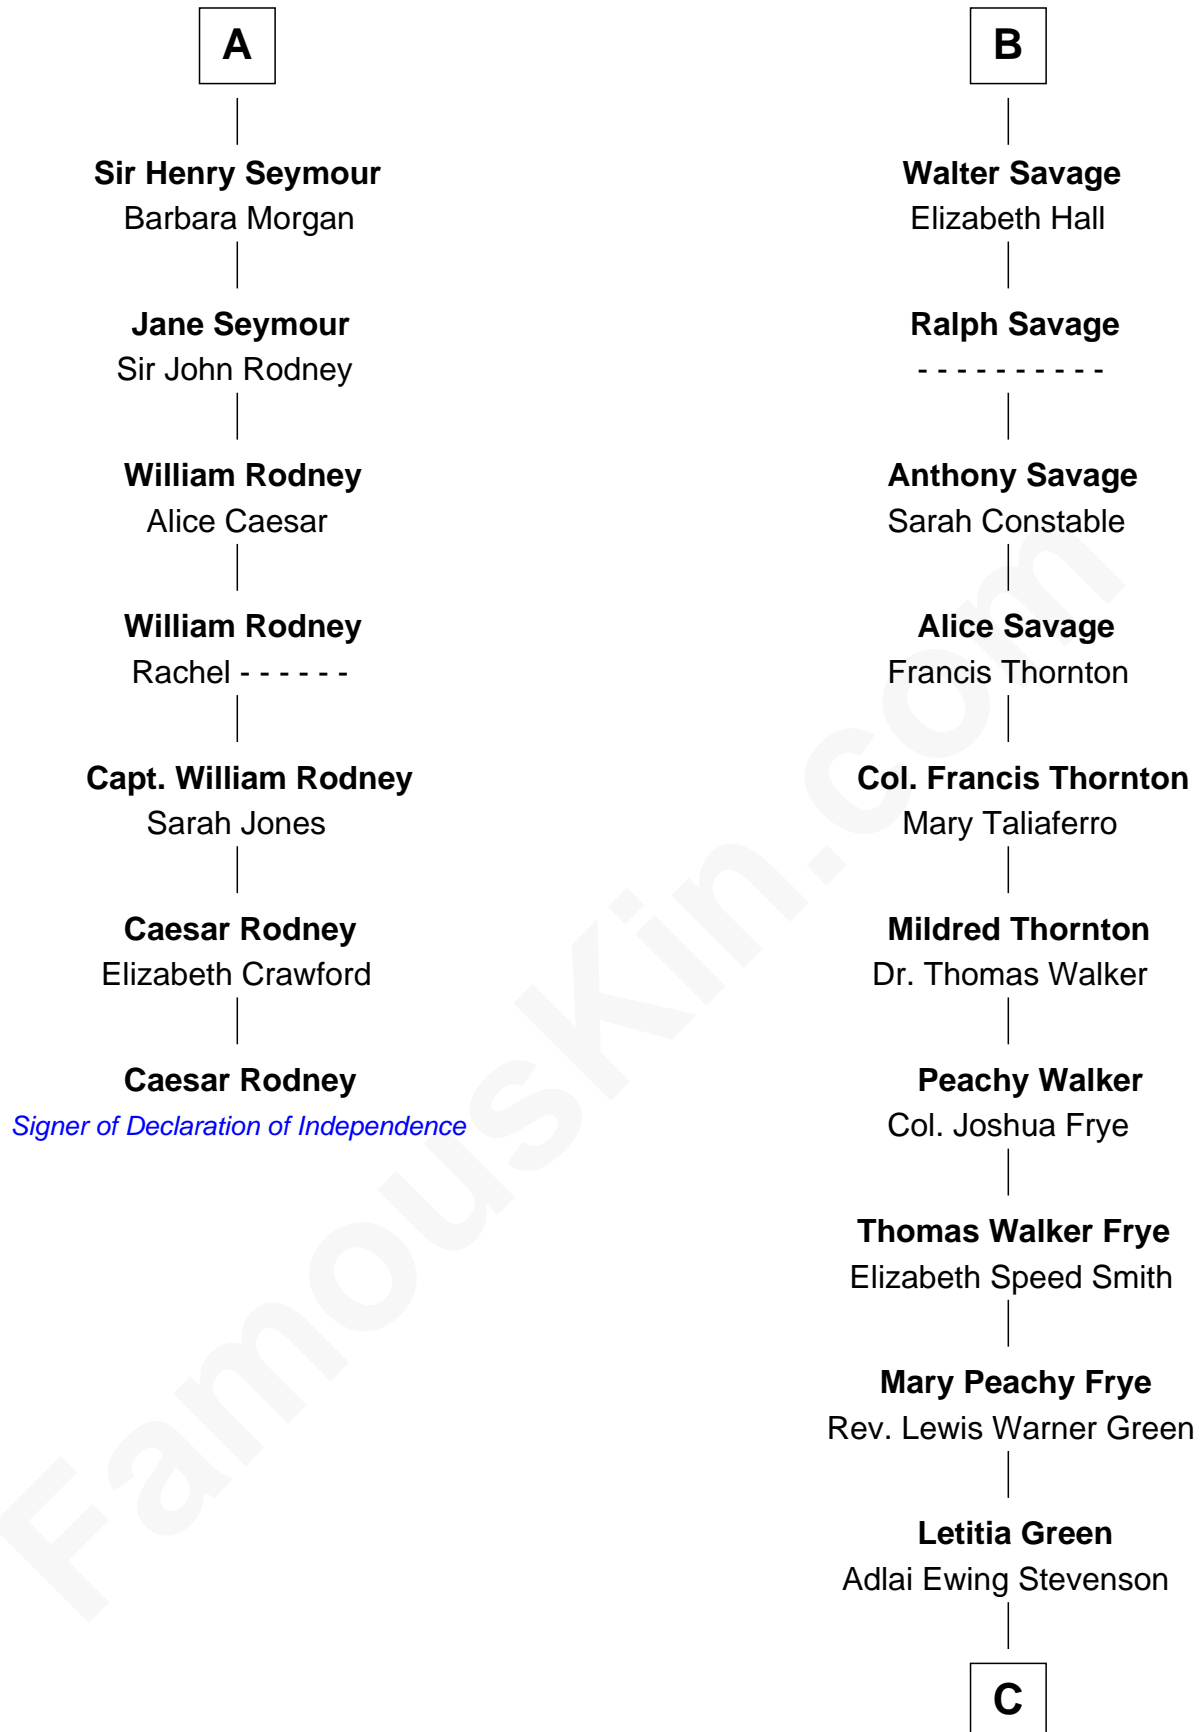

FamousKin.com

Relationship Chart of

Caesar Rodney

Signer of the Declaration of Independence

13th cousin 6 times removed of

Adlai Stevenson III

U.S. Senator from Illinois

C

Lewis Green Stevenson

Helen Louise Davis

Adlai Ewing Stevenson

Ellen Borden

Adlai Stevenson III

U.S. Senator from Illinois

FamousKin.com