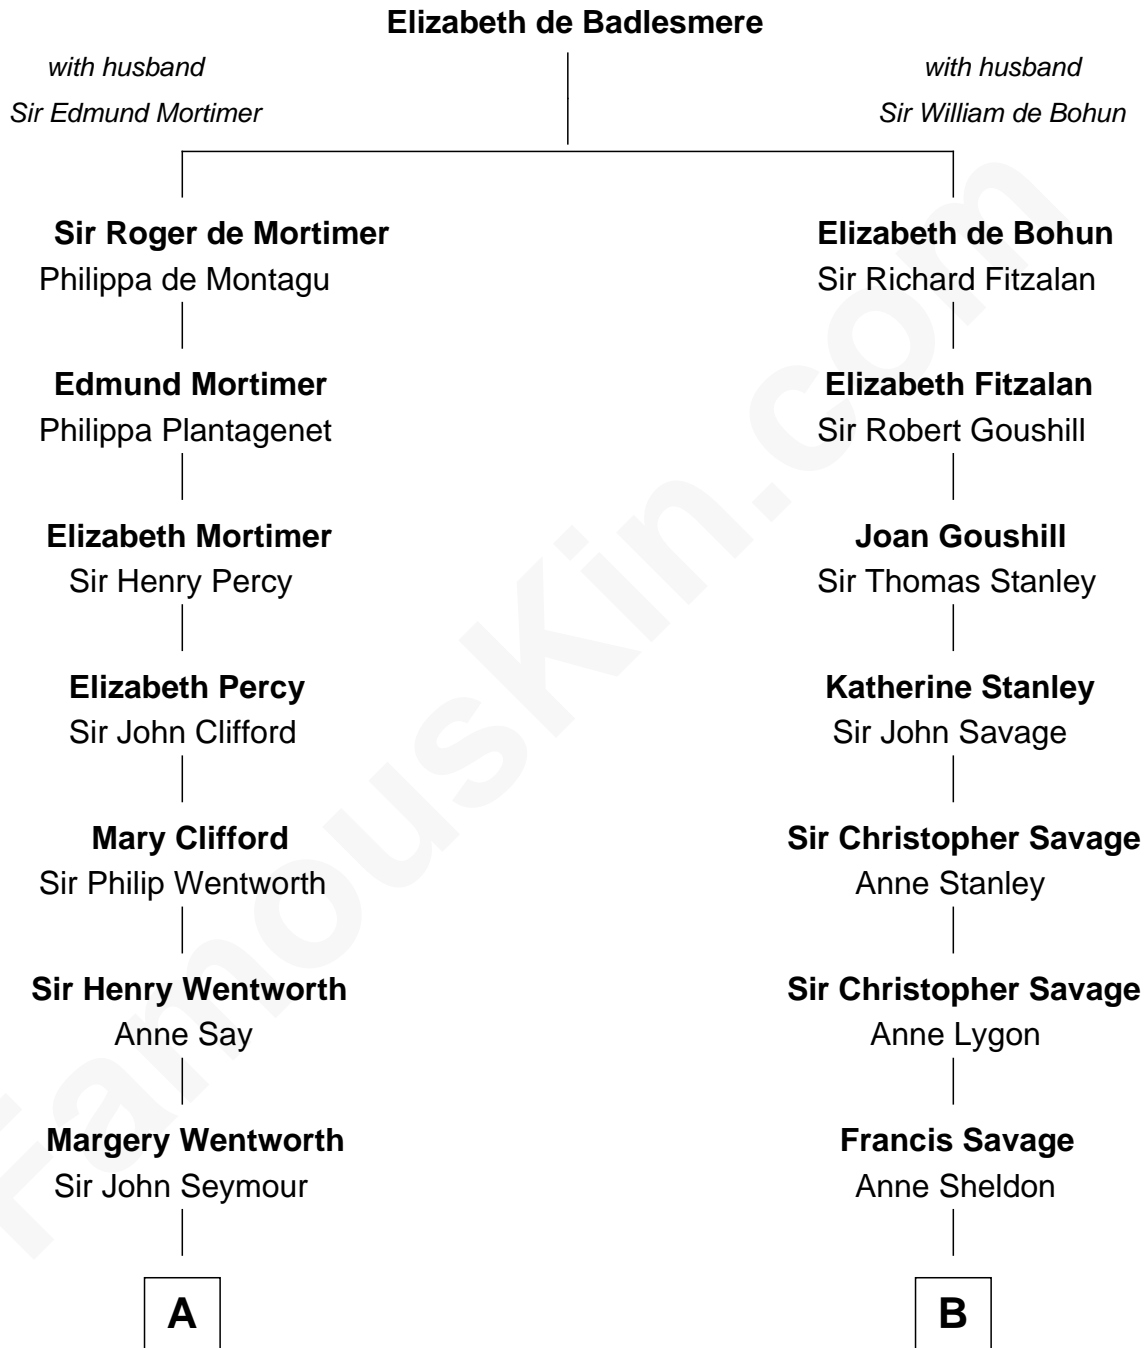

FamousKin.com

Relationship Chart of

Caesar Rodney

Signer of the Declaration of Independence

13th cousin 6 times removed of

Adlai Stevenson III

U.S. Senator from Illinois

C

Lewis Green Stevenson

Helen Louise Davis

Adlai Ewing Stevenson

Ellen Borden

Adlai Stevenson III

U.S. Senator from Illinois

FamousKin.com