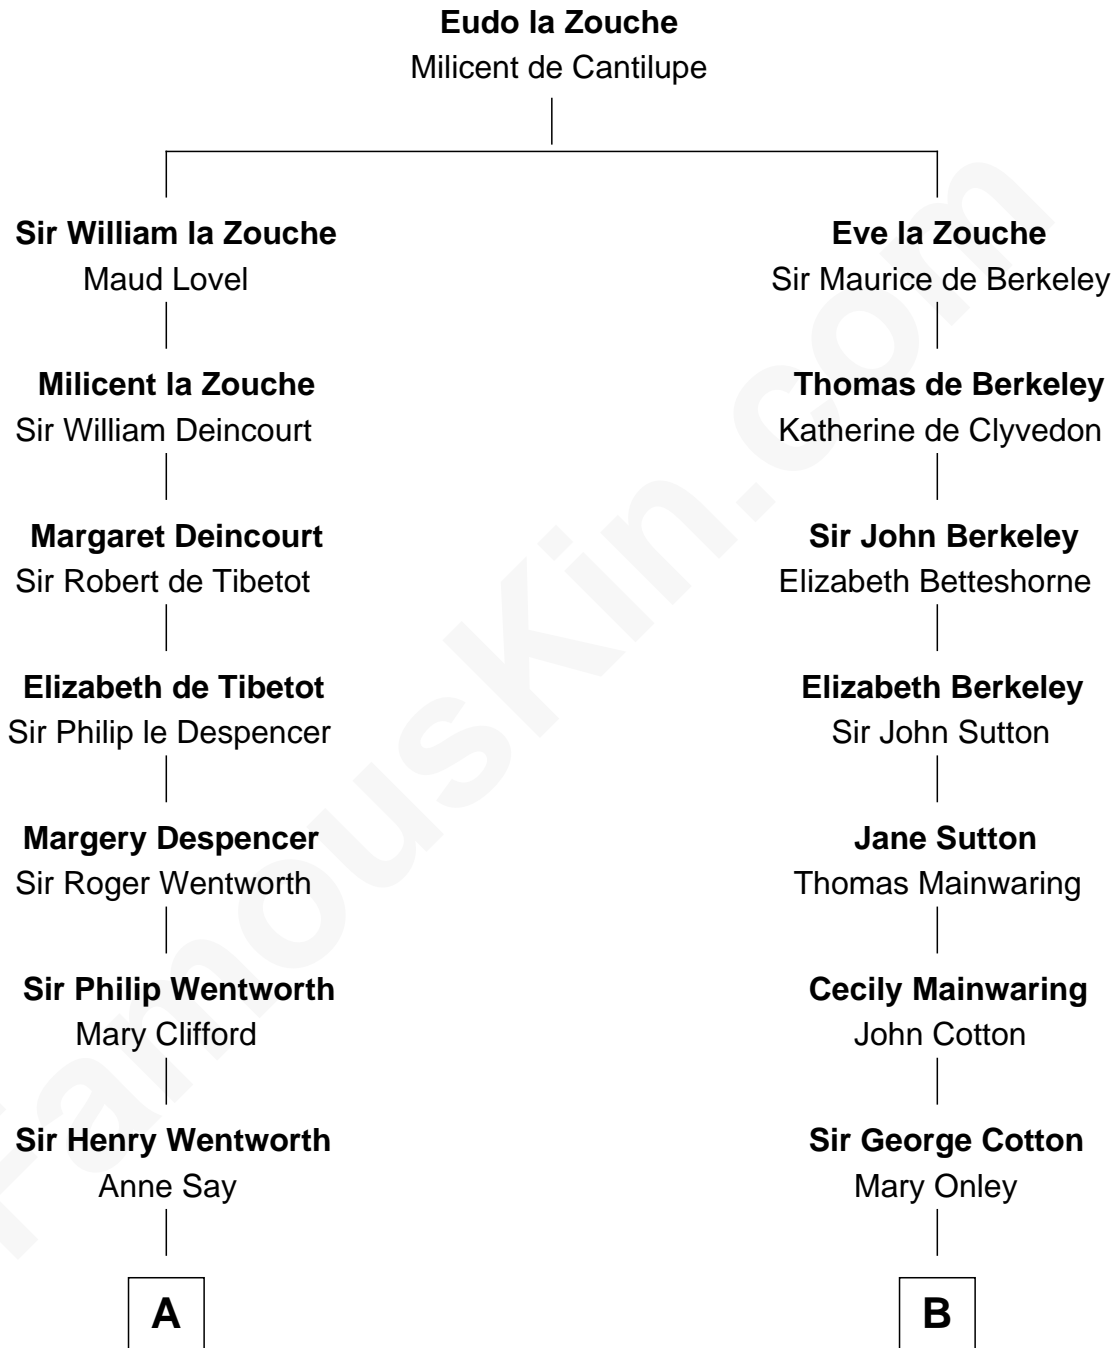

FamousKin.com

Relationship Chart of

Caesar Rodney

Signer of the Declaration of Independence

14th cousin 6 times removed of

Adlai Stevenson III
U.S. Senator from Illinois

C

|
Mary DeGama Whiting

William Borden

|
John Borden

Ellen Wallace Waller

|
Ellen Borden

Adlai Ewing Stevenson

|
Adlai Stevenson III

U.S. Senator from Illinois

FamousKin.com