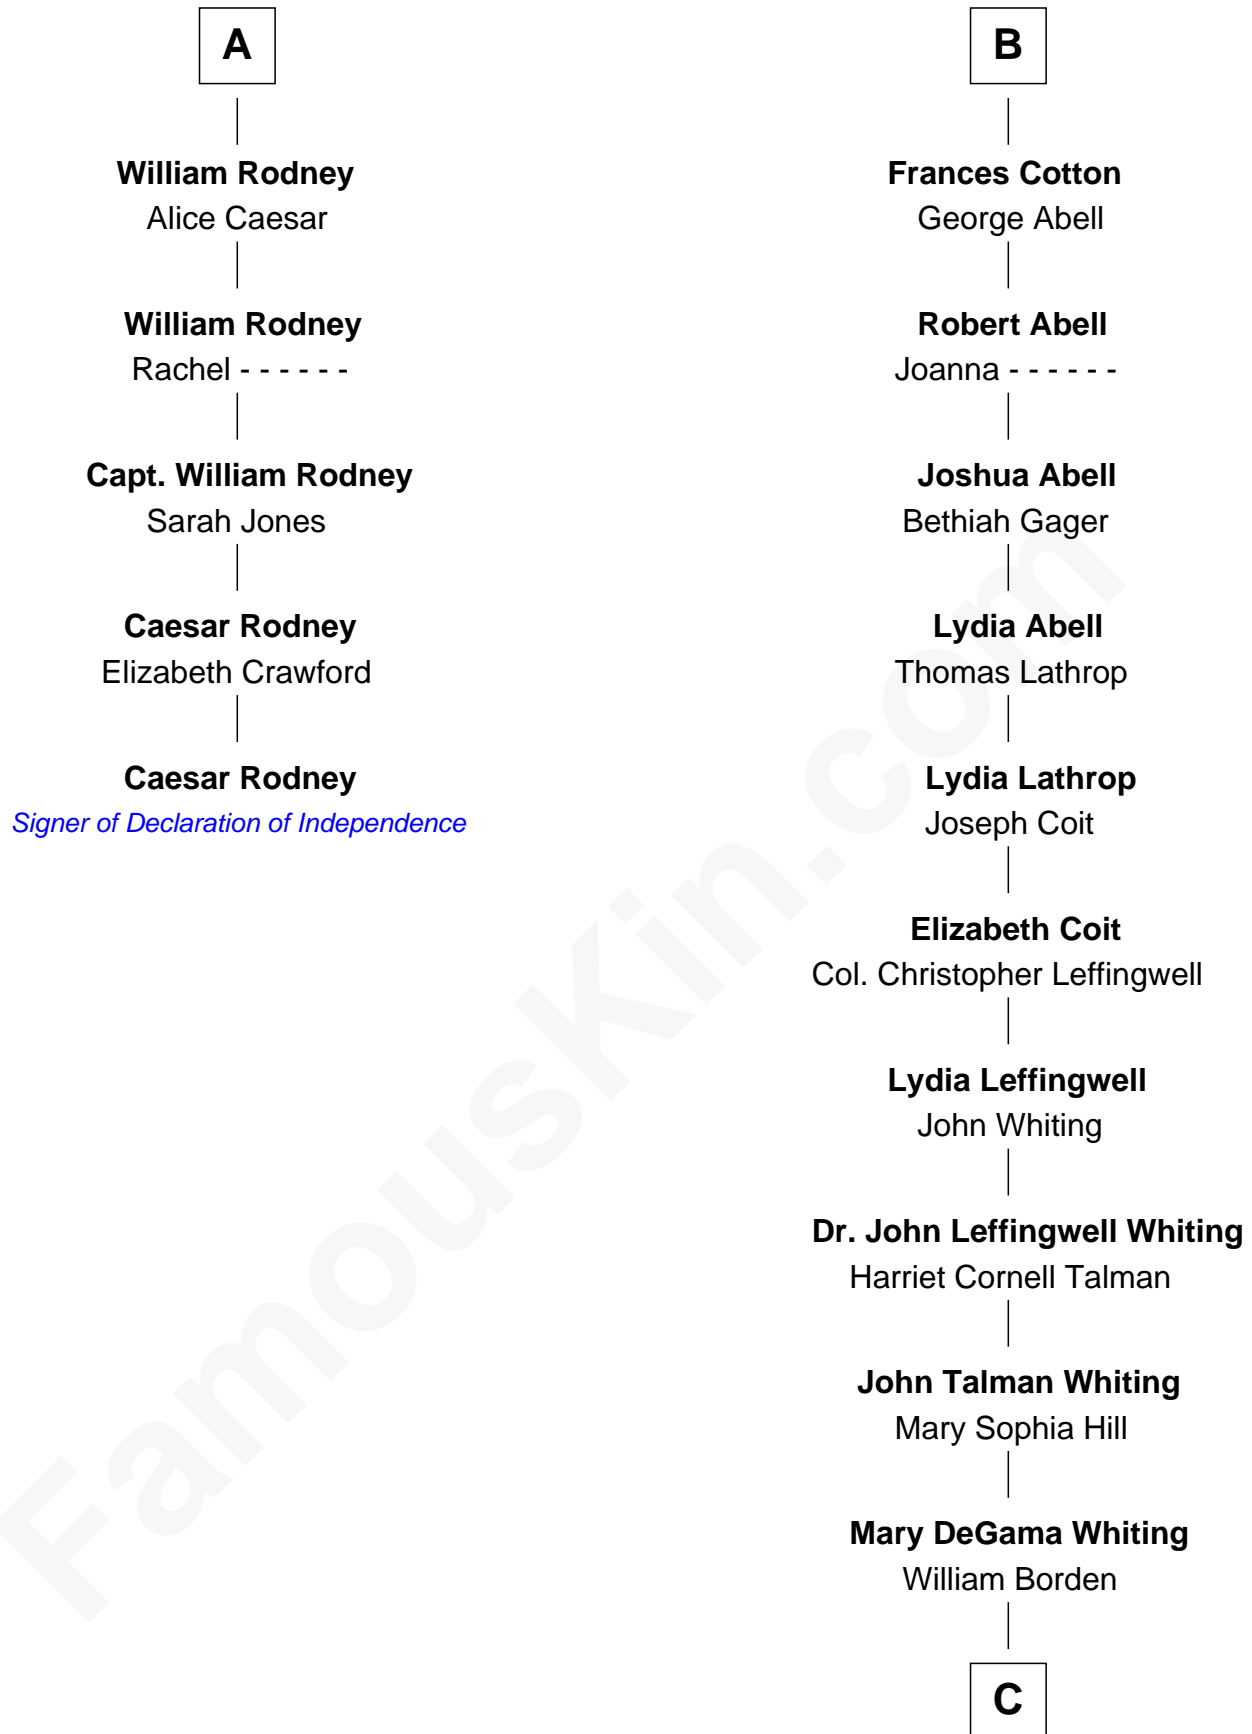

FamousKin.com

Relationship Chart of

Caesar Rodney

Signer of the Declaration of Independence

11th cousin 8 times removed of

Adlai Stevenson III
U.S. Senator from Illinois

Sir Philip le Despencer
Elizabeth - - - - -

Sir Philip le Despencer
Elizabeth de Tibetot

Margery Despencer
Sir Roger Wentworth

Sir Philip Wentworth
Mary Clifford

Sir Henry Wentworth
Anne Say

Margery Wentworth
Sir John Seymour

Sir Henry Seymour
Barbara Morgan

Jane Seymour
Sir John Rodney

A

Alice le Despenser
Sir John Sutton

Sir John Sutton
Constance Blount

Sir John Sutton
Elizabeth Berkeley

Jane Sutton
Thomas Mainwaring

Cecily Mainwaring
John Cotton

Sir George Cotton
Mary Onley

Richard Cotton
Mary Mainwaring

B

C

John Borden

Ellen Wallace Waller

Ellen Borden

Adlai Ewing Stevenson

Adlai Stevenson III