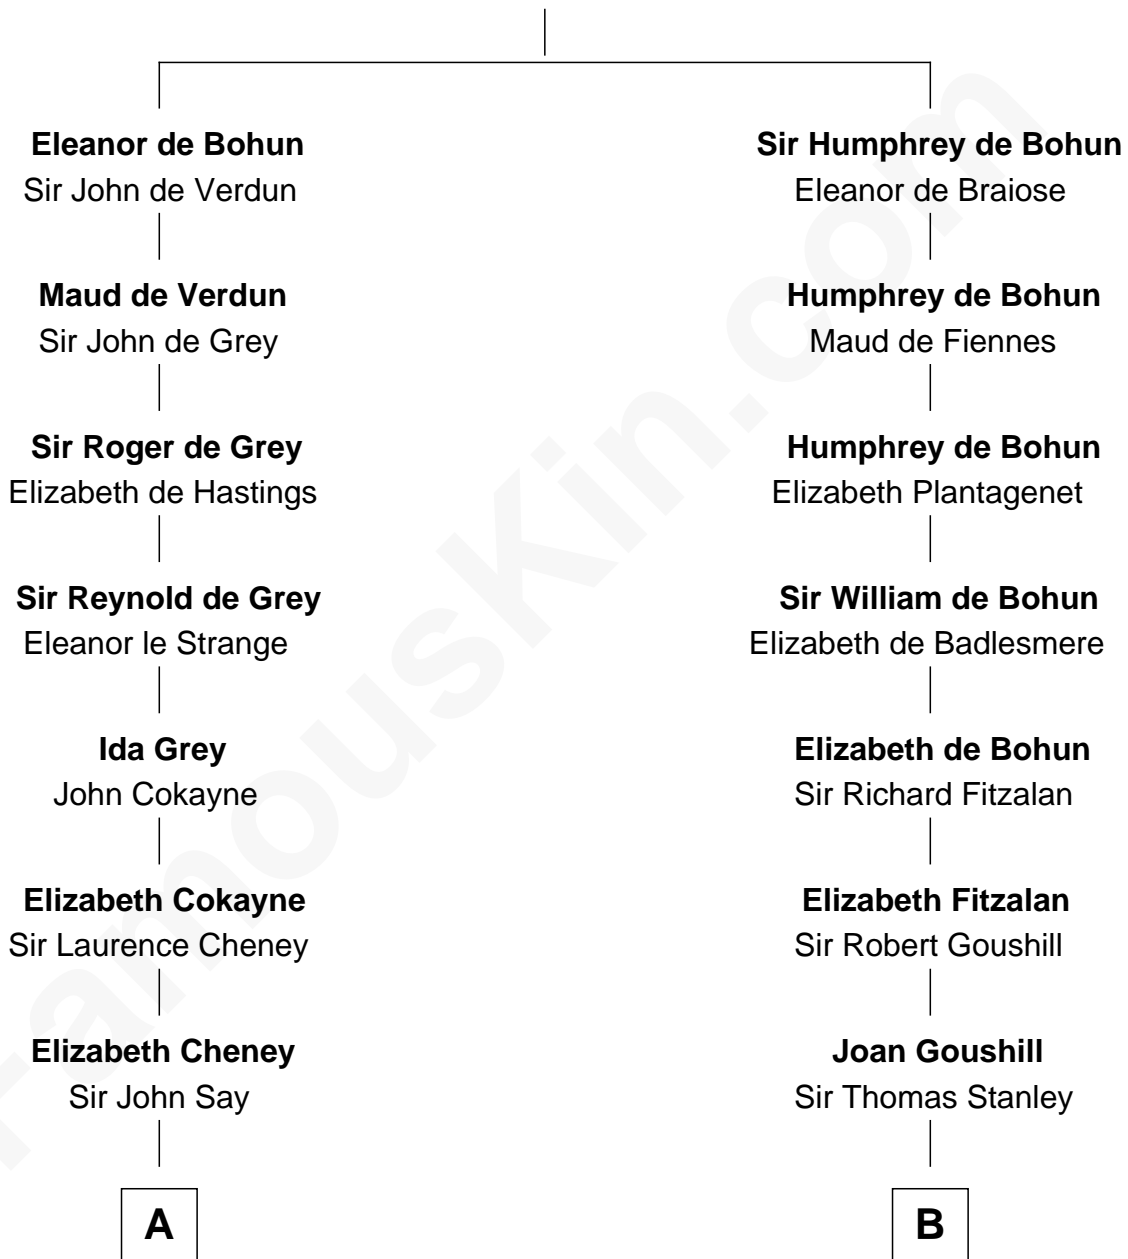

## Relationship Chart of

### Caesar Rodney

*Signer of the Declaration of Independence*

15th cousin 2 times removed of

### Henry Lee III

*9th Governor of Virginia*

**Sir Humphrey de Bohun**

Maud of Eu

**A**

**Anne Say**  
Sir Henry Wentworth

**Margery Wentworth**  
Sir John Seymour

**Sir Henry Seymour**  
Barbara Morgan