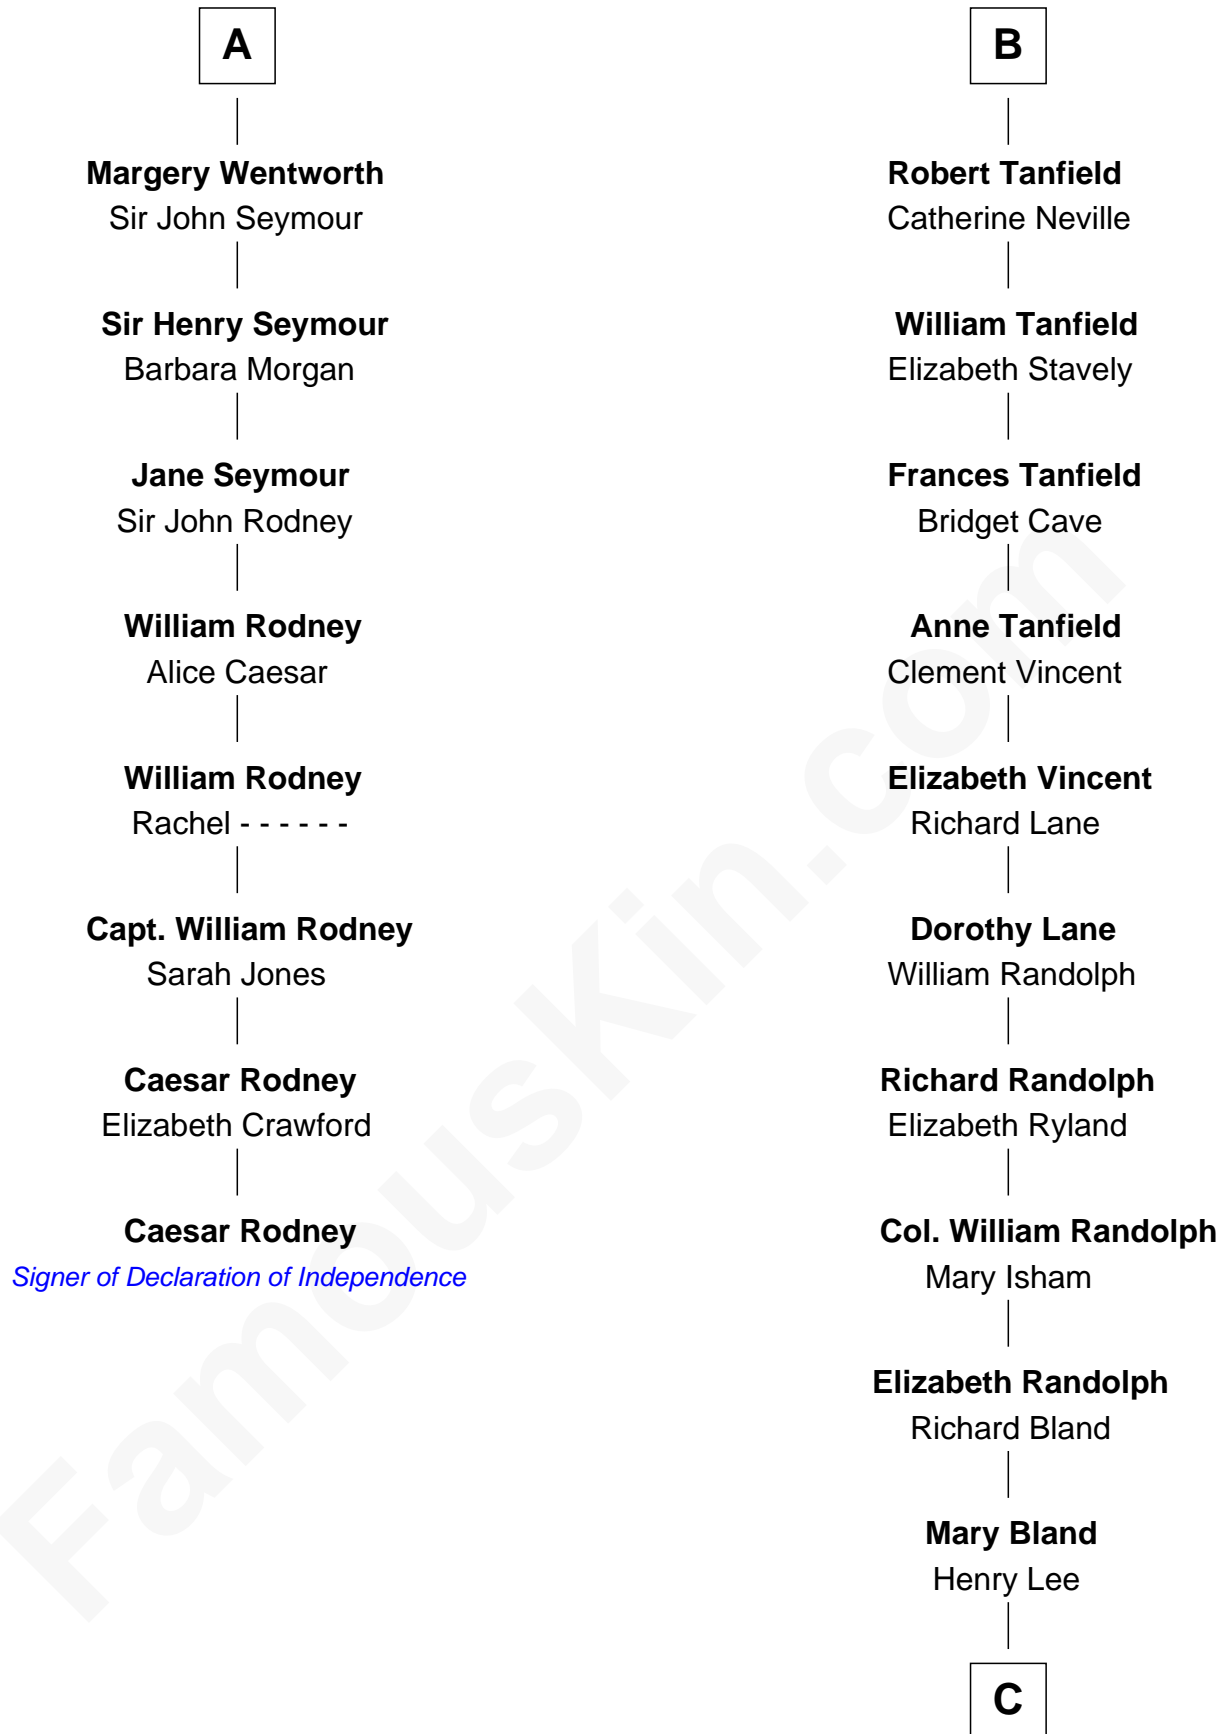

FamousKin.com

Relationship Chart of

Caesar Rodney

Signer of the Declaration of Independence

14th cousin 4 times removed of

Henry Lee III

9th Governor of Virginia

Roger de Mortimer

Joan de Geneville

Sir Edmund Mortimer
Elizabeth de Badlesmere

Sir Roger de Mortimer
Philippa de Montagu

Edmund Mortimer
Philippa Plantagenet

Elizabeth Mortimer
Sir Henry Percy

Elizabeth Percy
Sir John Clifford

Mary Clifford
Sir Philip Wentworth

Sir Henry Wentworth
Anne Say

A

Joan Moritmer
James Audley

Joan Audley
Sir John Touchet

John Touchet

John Touchet
Isabel -----

James Touchet
Eleanor de Holland

Elizabeth Touchet
Edward Brooke

Elizabeth Brooke
Sir Robert Tanfield

B

C

Col. Henry Lee

Lucy Grymes

Henry Lee III

Light-Horse Harry