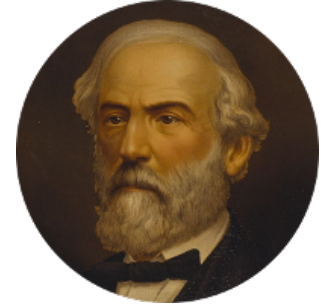

FamousKin.com

Relationship Chart of

Caesar Rodney

Signer of the Declaration of Independence

15th cousin 3 times removed of

General Robert E. Lee

Confederate Army - U.S. Civil War

Sir Humphrey de Bohun

Maud of Eu

C

Maj. Gen. Henry Lee

Anne Hill Carter

General Robert E. Lee

Confederate Army - U.S. Civil War

FamousKin.com