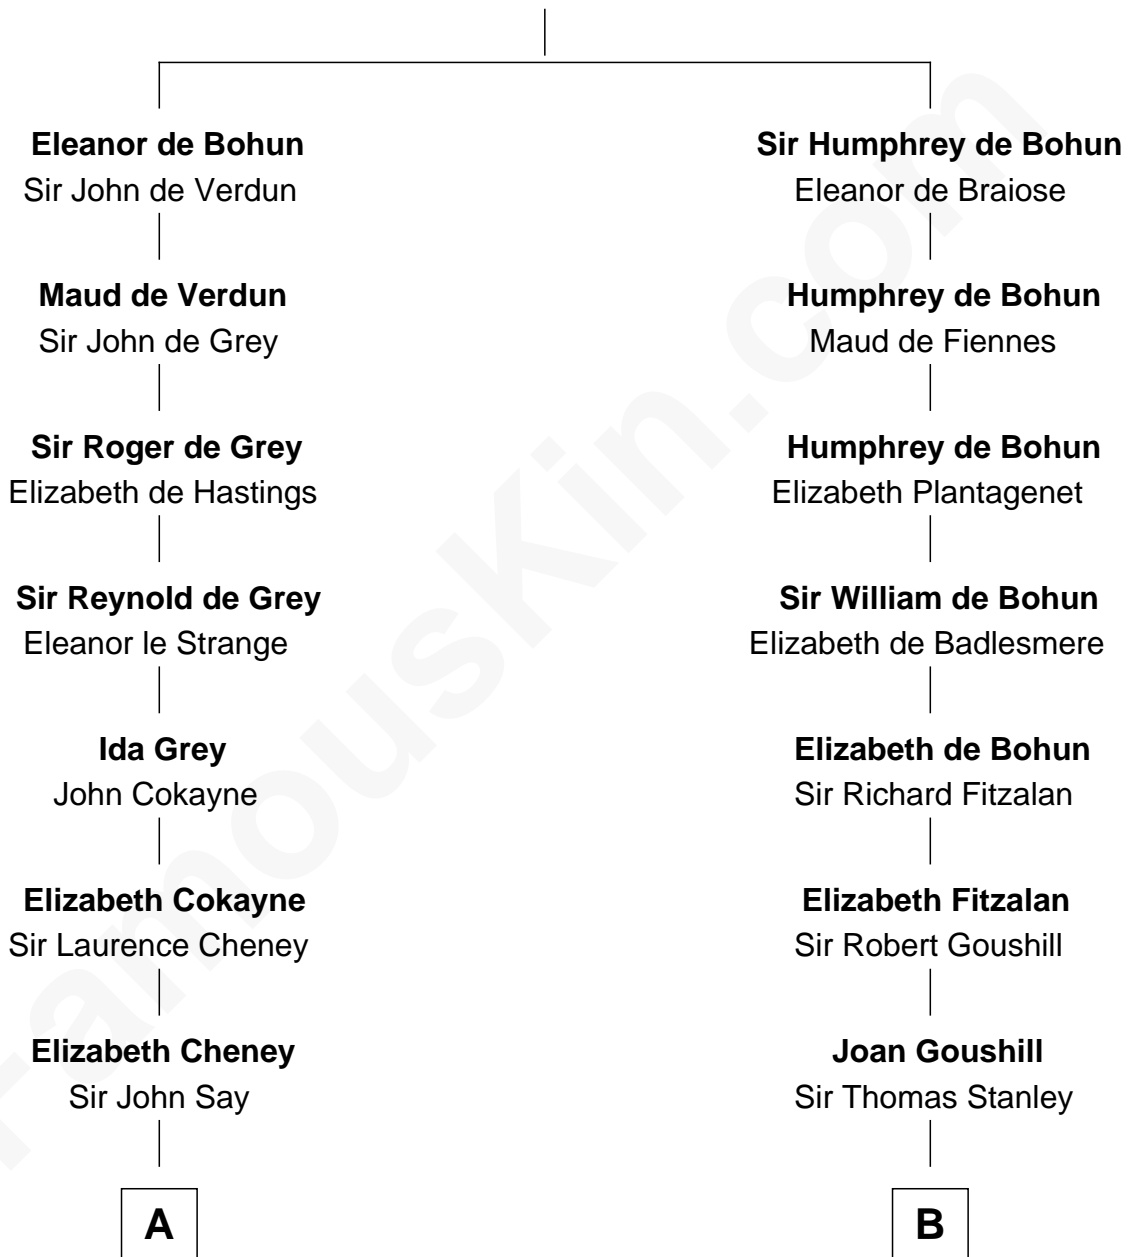

FamousKin.com

Relationship Chart of

Caesar Rodney

Signer of the Declaration of Independence

15th cousin 3 times removed of

General Robert E. Lee

Confederate Army - U.S. Civil War

Sir Humphrey de Bohun

Maud of Eu

C

Maj. Gen. Henry Lee

Anne Hill Carter

General Robert E. Lee

Confederate Army - U.S. Civil War

FamousKin.com