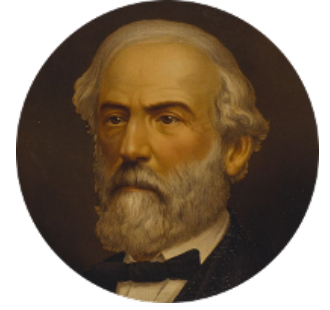

FamousKin.com

Relationship Chart of

Caesar Rodney

Signer of the Declaration of Independence

15th cousin 1 time removed of

General Robert E. Lee

Confederate Army - U.S. Civil War

Sir Hugh de Courtenay

Eleanor le Despencer

A

Sir John Seymour
Elizabeth Darrell

Sir John Seymour
Margery Wentworth

Sir Henry Seymour
Barbara Morgan

Jane Seymour
Sir John Rodney

William Rodney
Alice Caesar

William Rodney
Rachel - - - - -