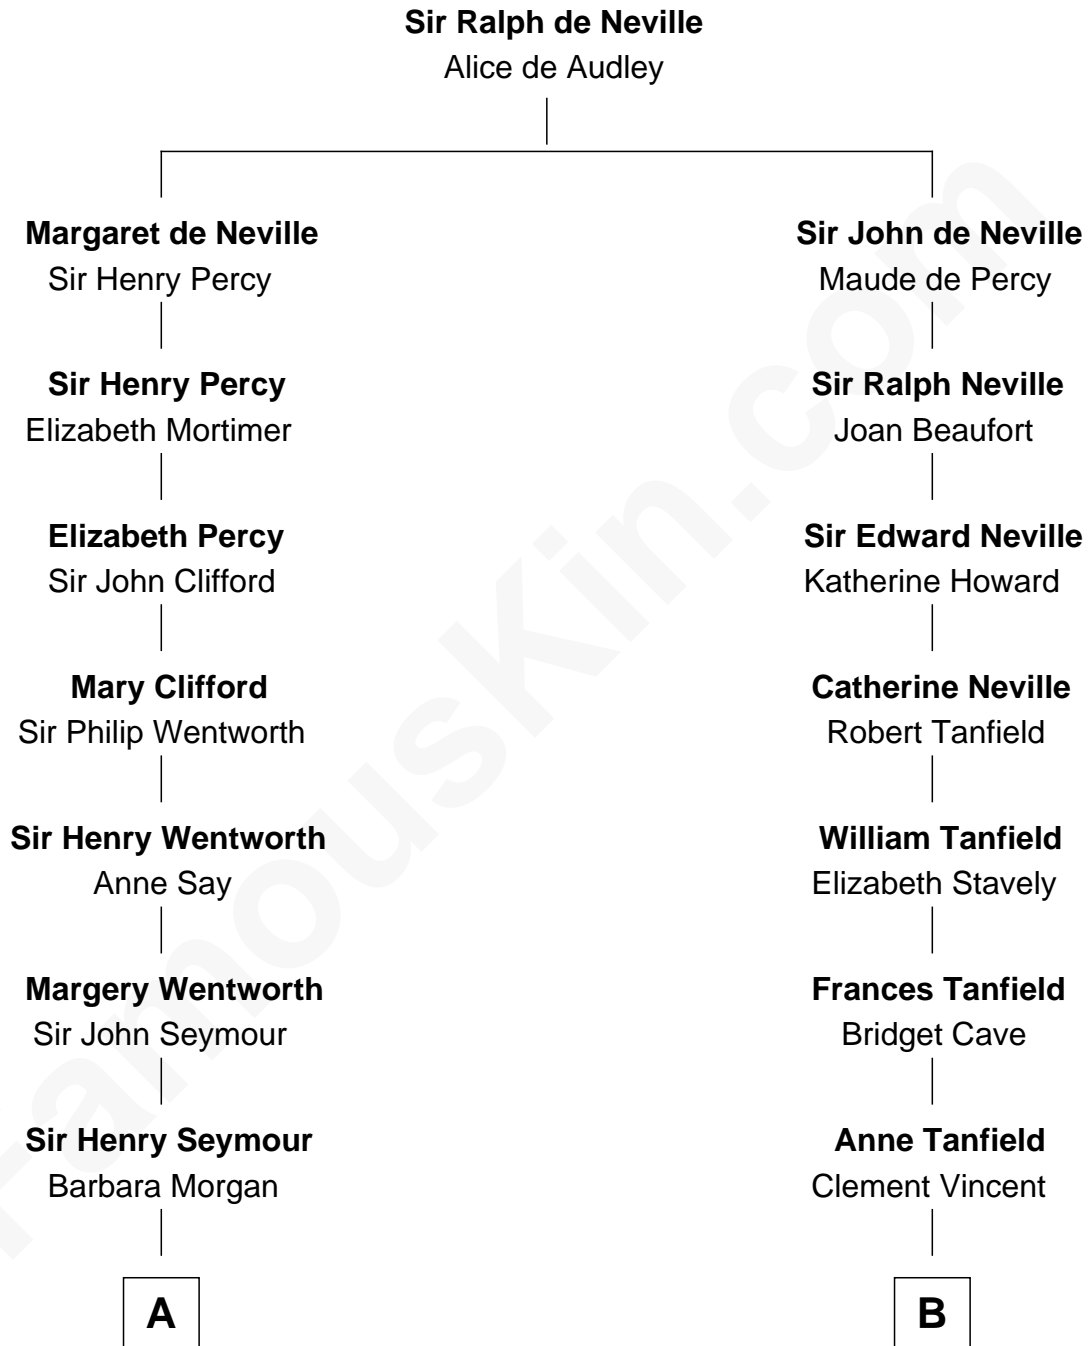

FamousKin.com

Relationship Chart of

Caesar Rodney

Signer of the Declaration of Independence

12th cousin 3 times removed of

General Robert E. Lee

Confederate Army - U.S. Civil War

A

Jane Seymour
Sir John Rodney

William Rodney
Alice Caesar

William Rodney
Rachel - - - - -

Capt. William Rodney
Sarah Jones

Caesar Rodney
Elizabeth Crawford

Caesar Rodney
Signer of Declaration of Independence