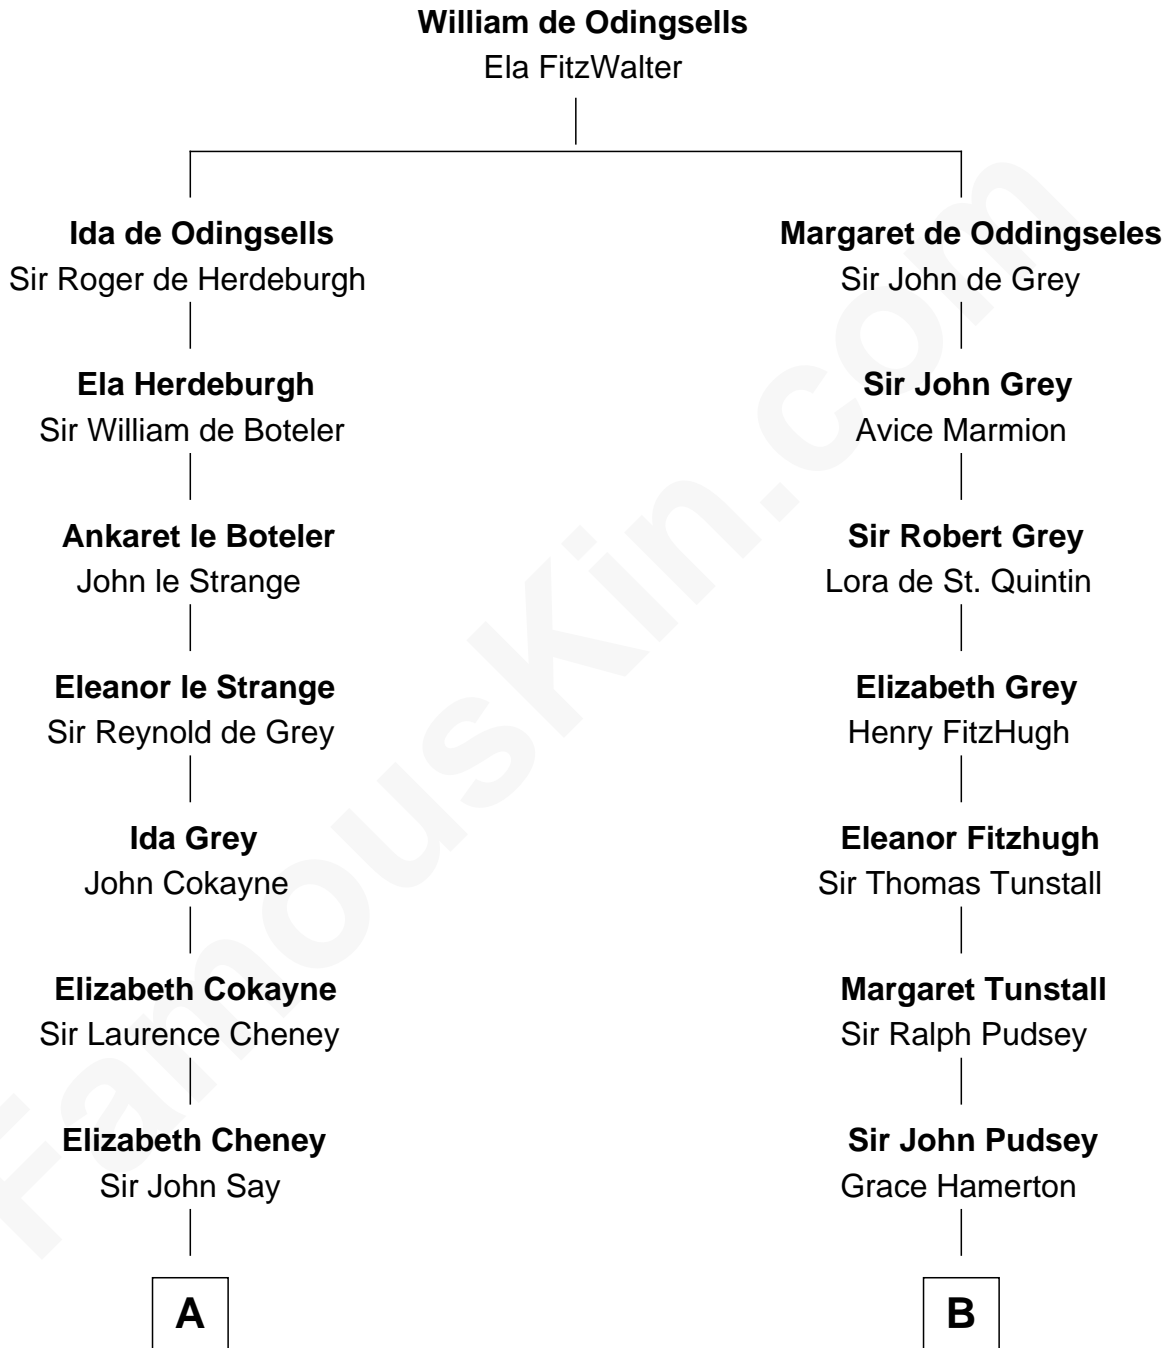

FamousKin.com

Relationship Chart of

Caesar Rodney

Signer of the Declaration of Independence

15th cousin 4 times removed of

General Robert E. Lee

Confederate Army - U.S. Civil War

C

Col. Henry Lee

Lucy Grymes

Maj. Gen. Henry Lee

Anne Hill Carter

General Robert E. Lee

Confederate Army - U.S. Civil War