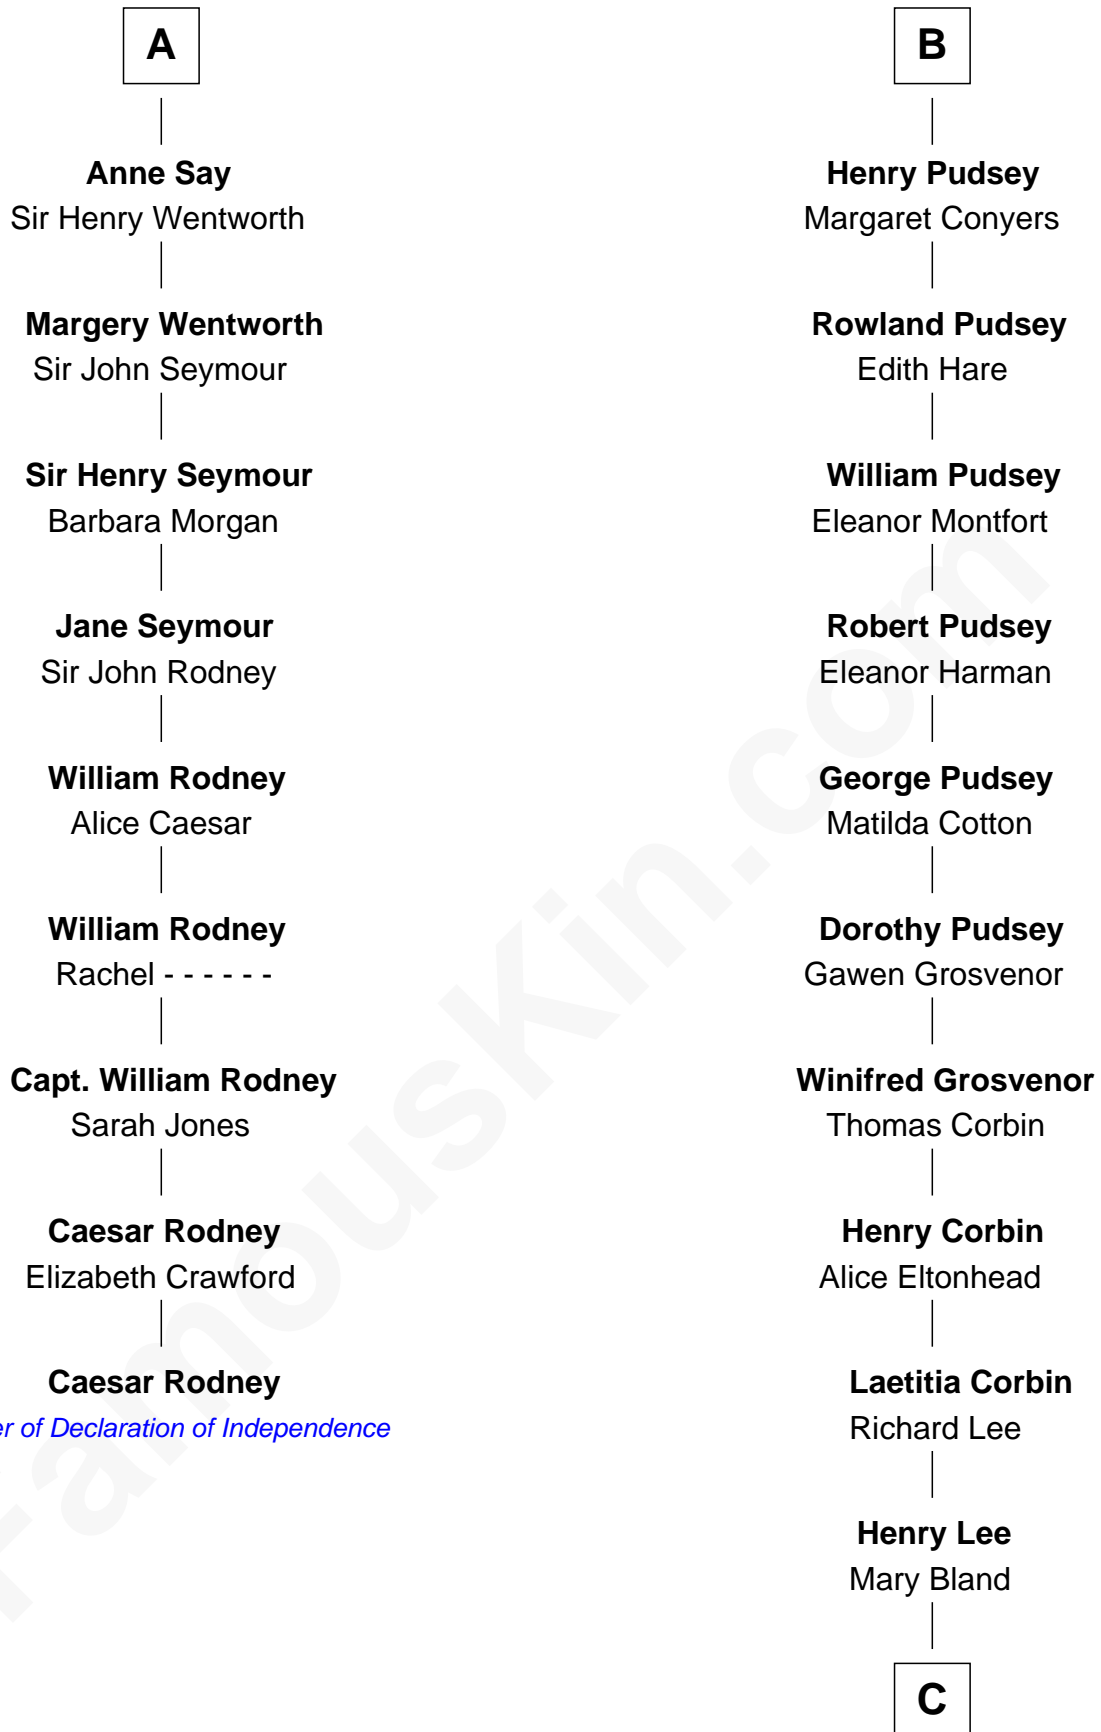

FamousKin.com

Relationship Chart of

Caesar Rodney

Signer of the Declaration of Independence

15th cousin 4 times removed of

General Robert E. Lee

Confederate Army - U.S. Civil War

C

Col. Henry Lee

Lucy Grymes

Maj. Gen. Henry Lee

Anne Hill Carter

General Robert E. Lee

Confederate Army - U.S. Civil War