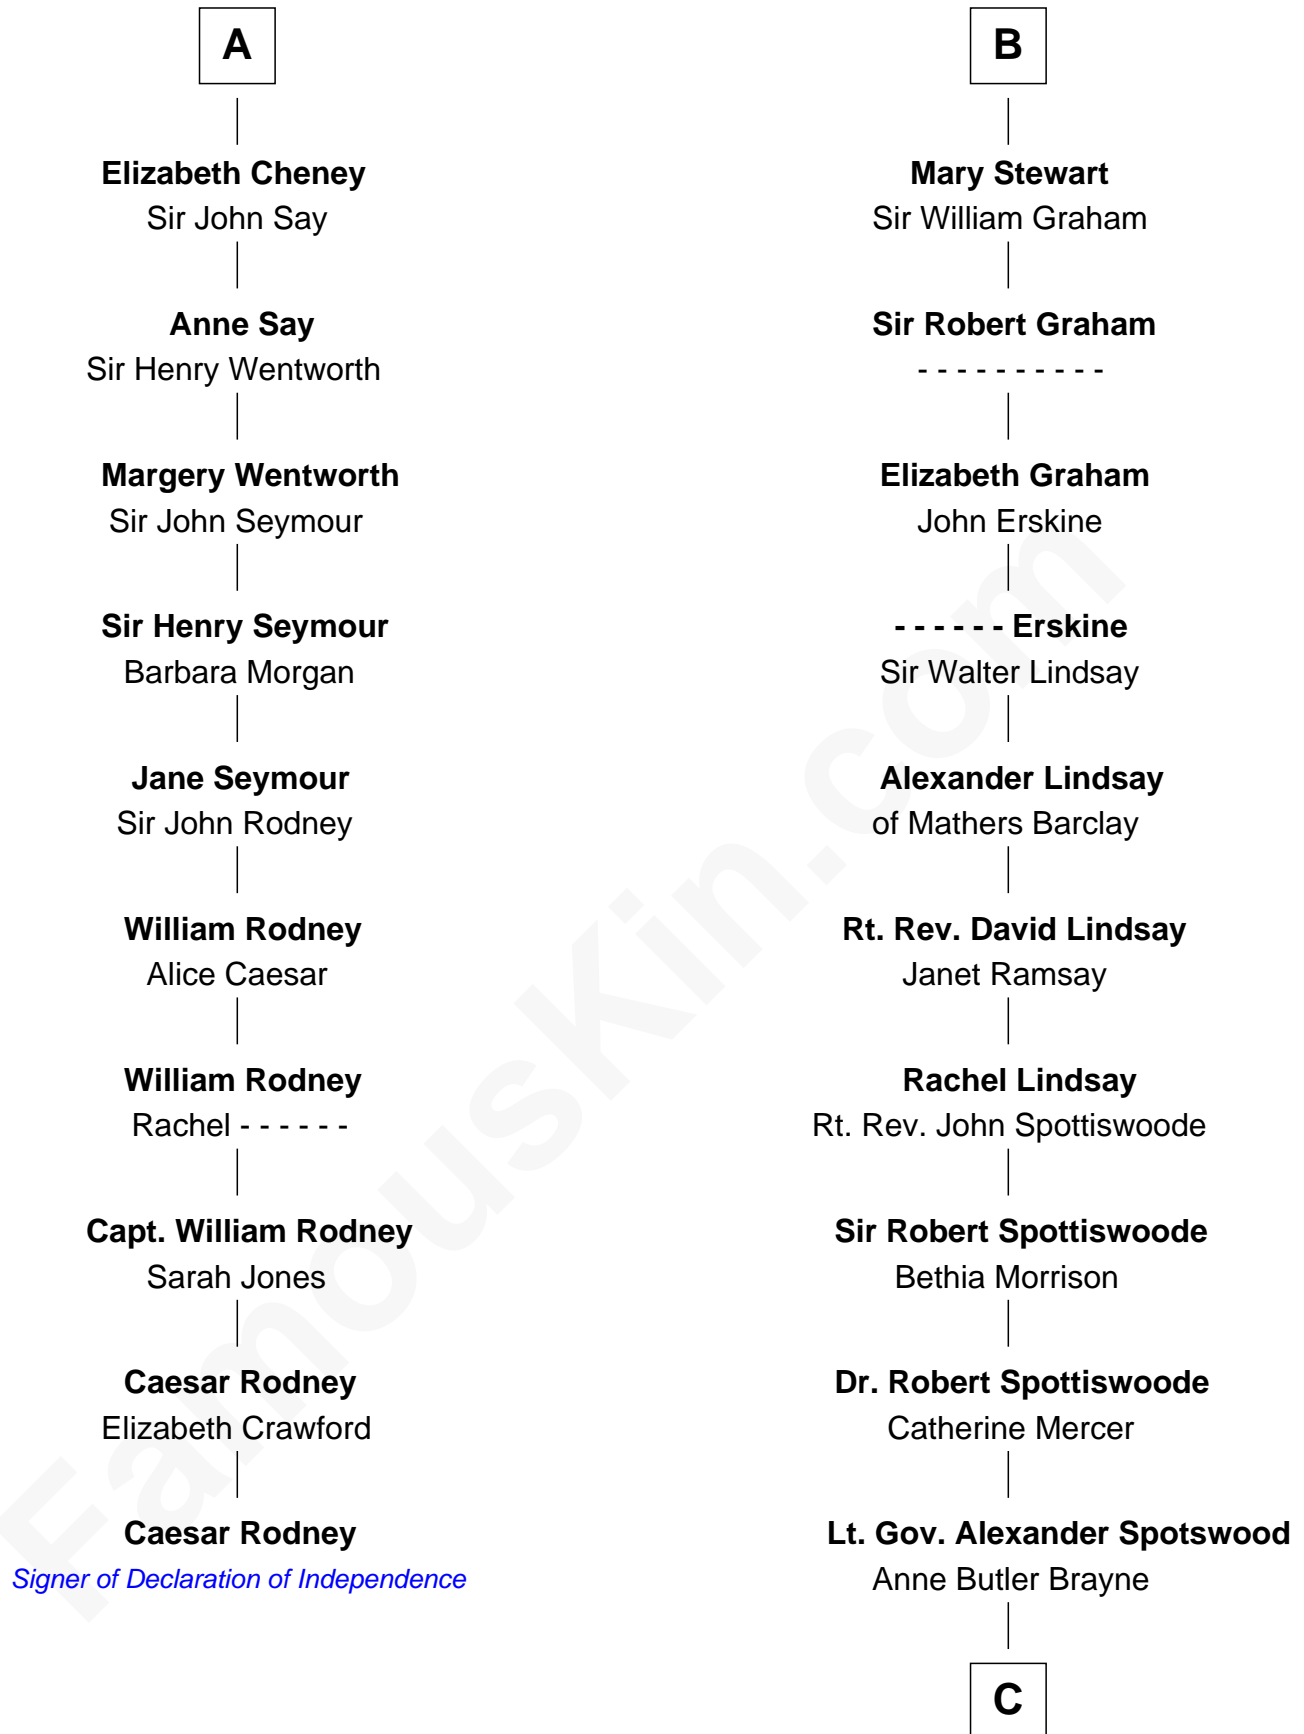

### Caesar Rodney

*Signer of the Declaration of Independence*

16th cousin 4 times removed of

### General Robert E. Lee

*Confederate Army - U.S. Civil War*

**David of Huntingdon**

Maud of Chester

**C**

**Anne Catherine Spotswood**

Col. Bernard Moore

**Anne Butler Moore**