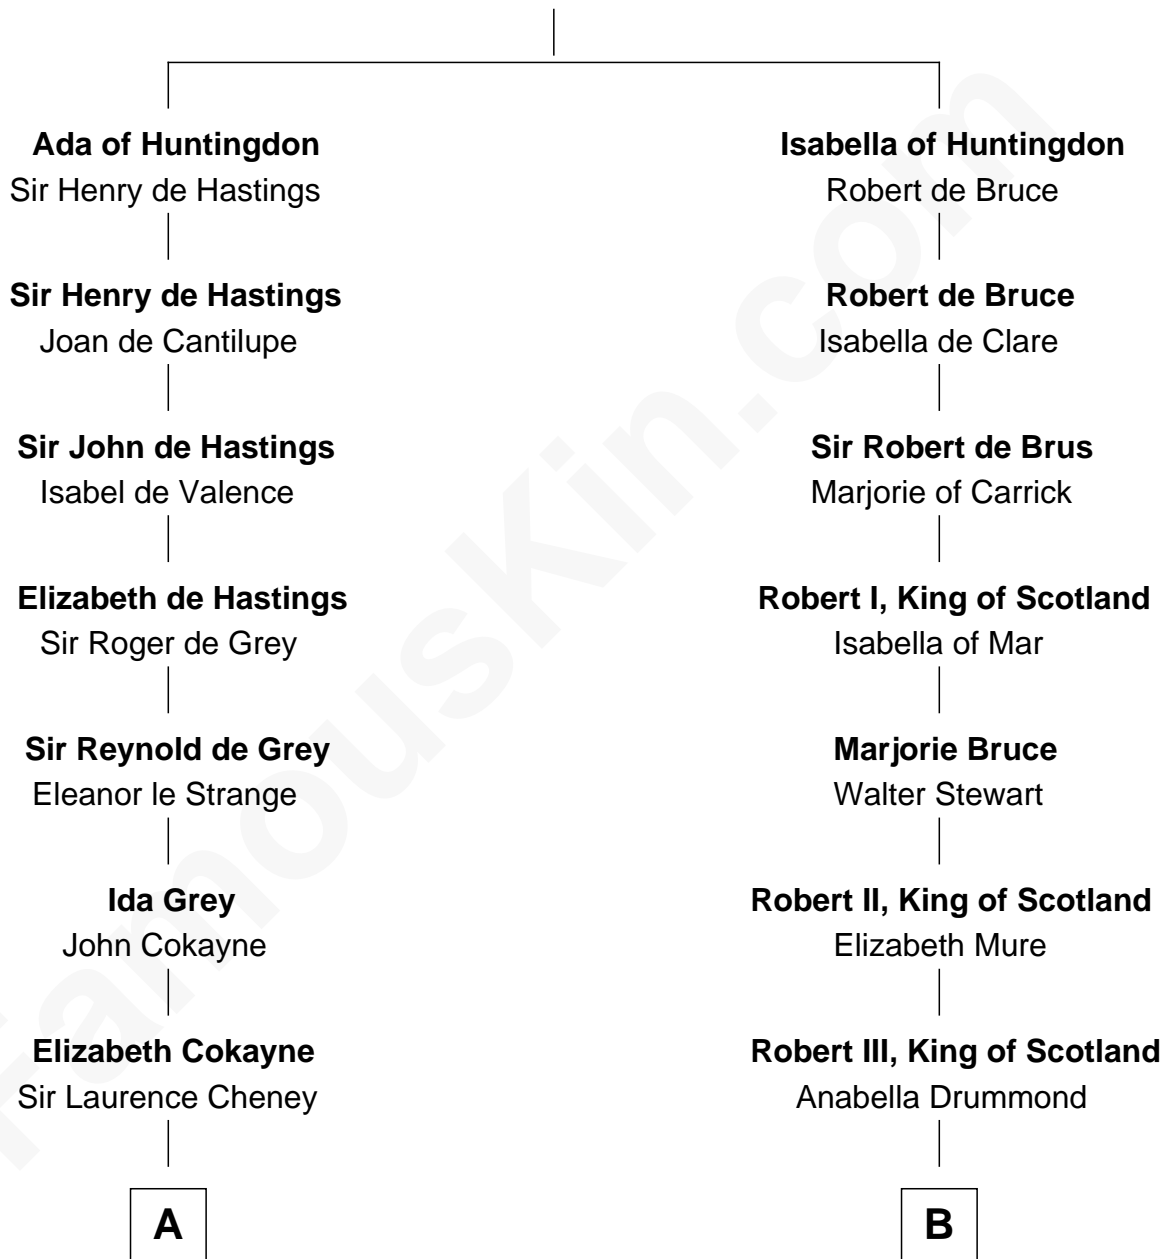

## Relationship Chart of

### Caesar Rodney

*Signer of the Declaration of Independence*

16th cousin 4 times removed of

### General Robert E. Lee

*Confederate Army - U.S. Civil War*

**David of Huntingdon**

Maud of Chester

**C**

**Anne Catherine Spotswood**

Col. Bernard Moore

**Anne Butler Moore**