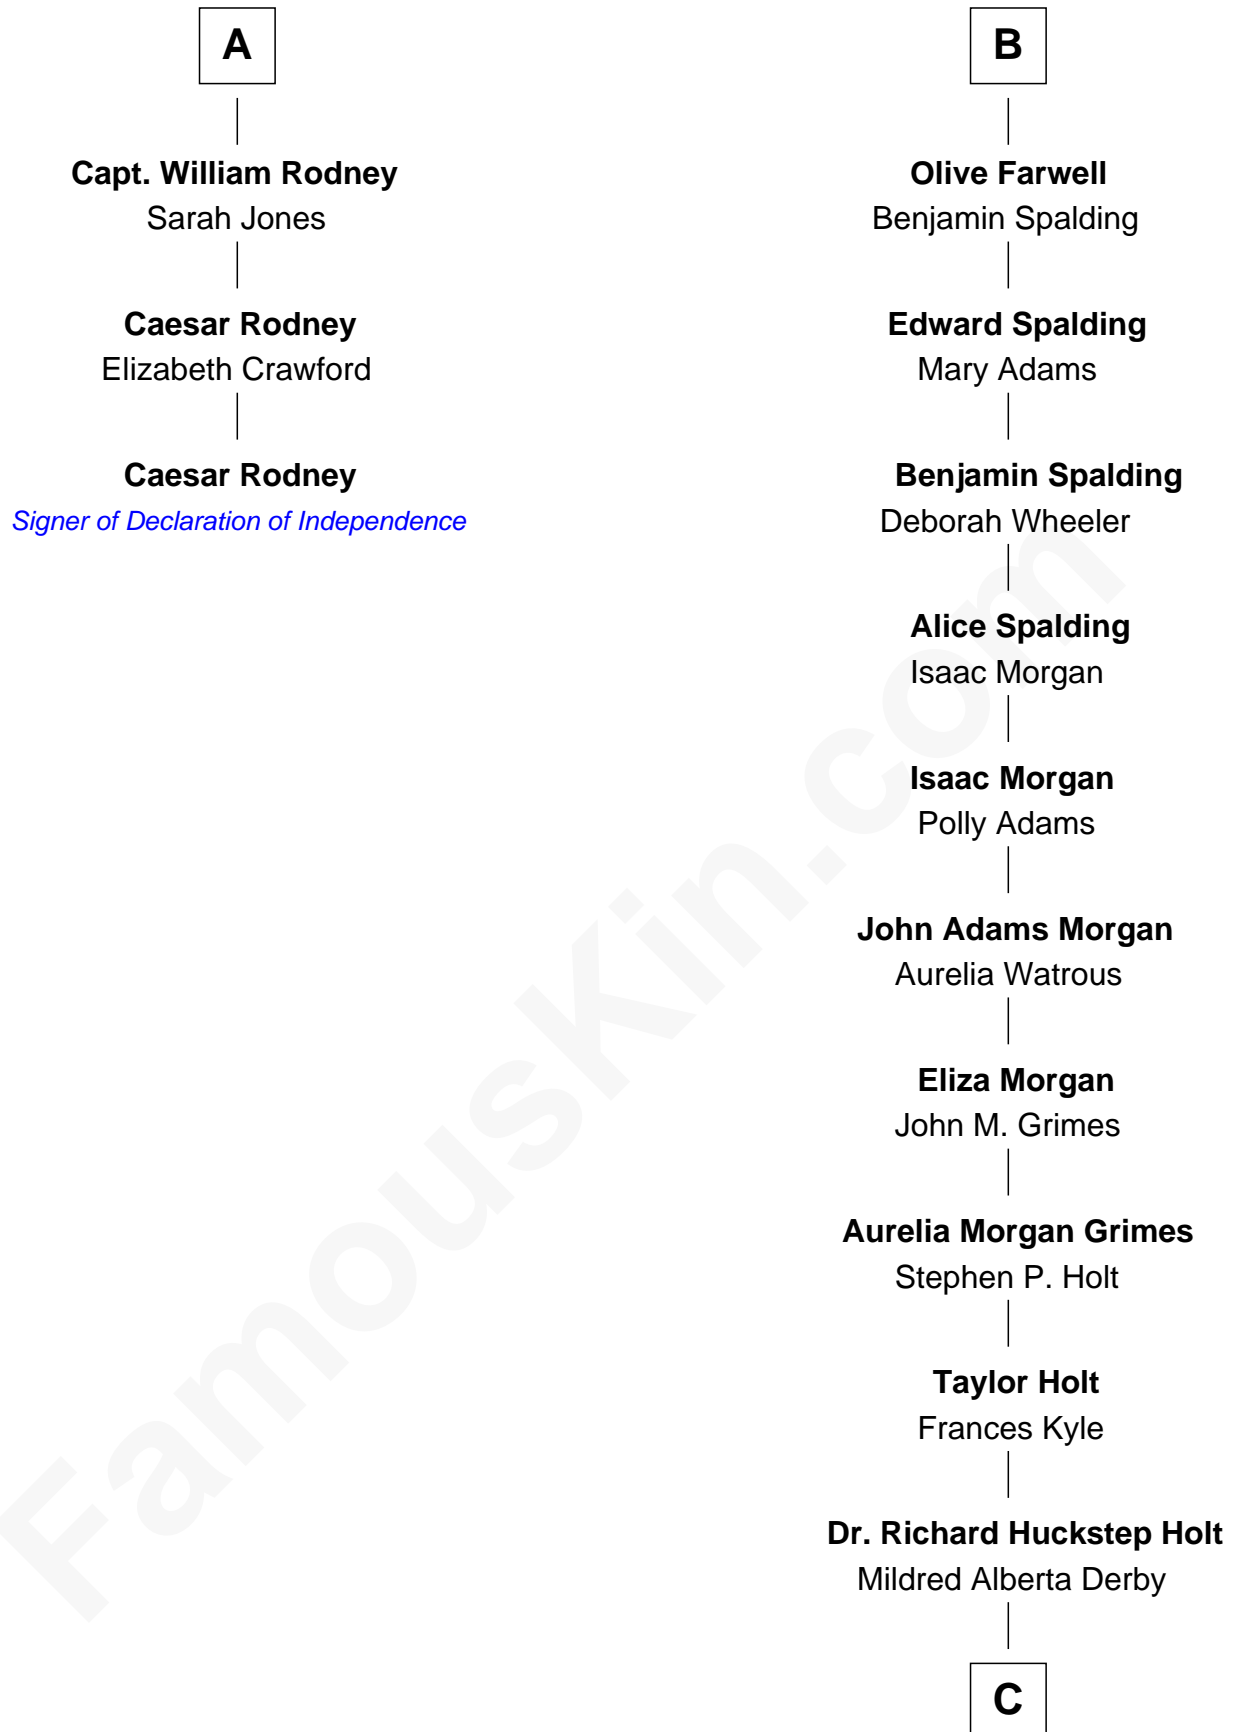

FamousKin.com

Relationship Chart of

Caesar Rodney

Signer of the Declaration of Independence

9th cousin 9 times removed of

Linda Hamilton

TV and Movie Actress

Sir Roger Wentworth

Margery Despencer

Sir Philip Wentworth

Mary Clifford

Sir Henry Wentworth

Anne Say

Margery Wentworth

Sir John Seymour

Sir Henry Seymour

Barbara Morgan

Jane Seymour

Sir John Rodney

William Rodney

Alice Caesar

William Rodney

Rachel - - - - -

A

Elizabeth Thimbleby

Thomas Welby

Richard Welby

Frances Bulkeley

Olive Welby

Henry Farwell

B

C