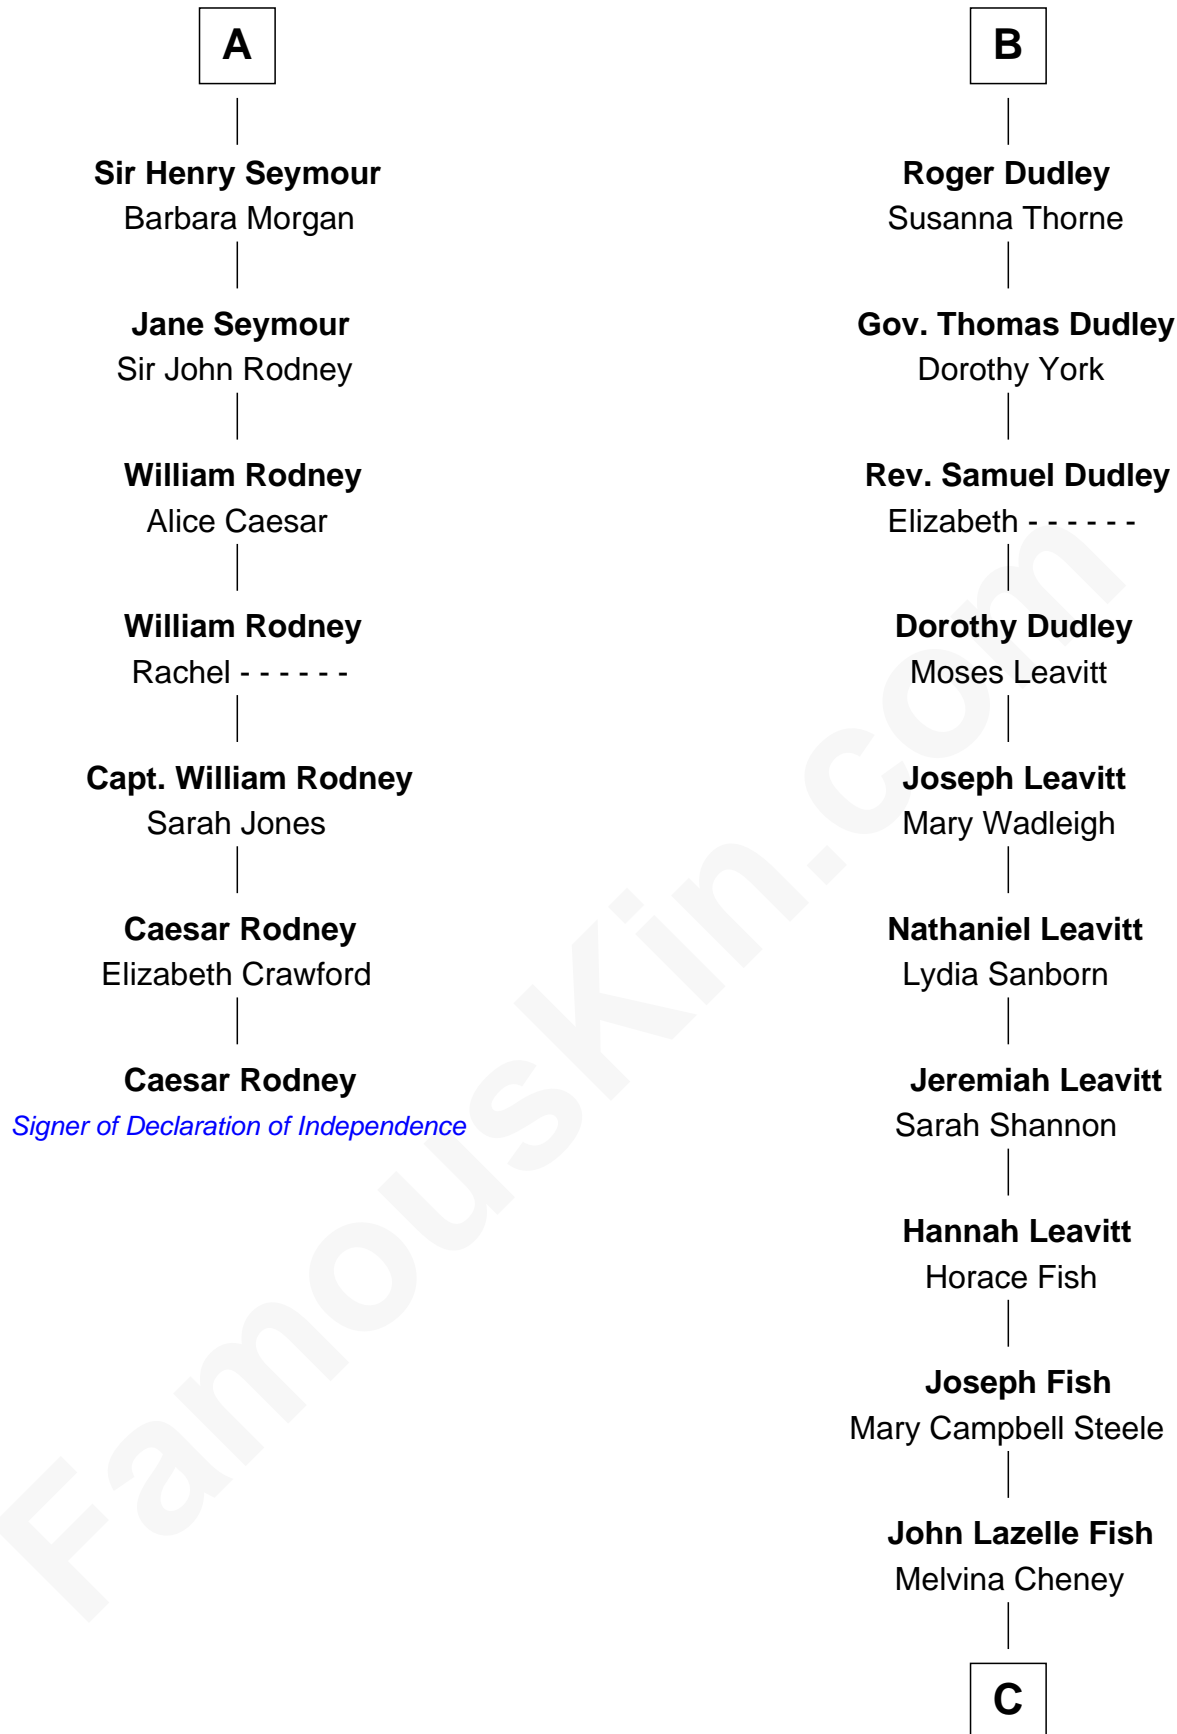

FamousKin.com

Relationship Chart of

Caesar Rodney

Signer of the Declaration of Independence

13th cousin 7 times removed of

Keri Russell

TV and Movie Actress

Edward III, King of England

Philippa of Hainault

C

Karl Joseph Fish
Mary Emma McNeil

Emma Inez Fish
Kermit Sylvester Stephens

Stephanie Stephens
David Harold Russell

Keri Russell
TV and Movie Actress

FamousKin.com