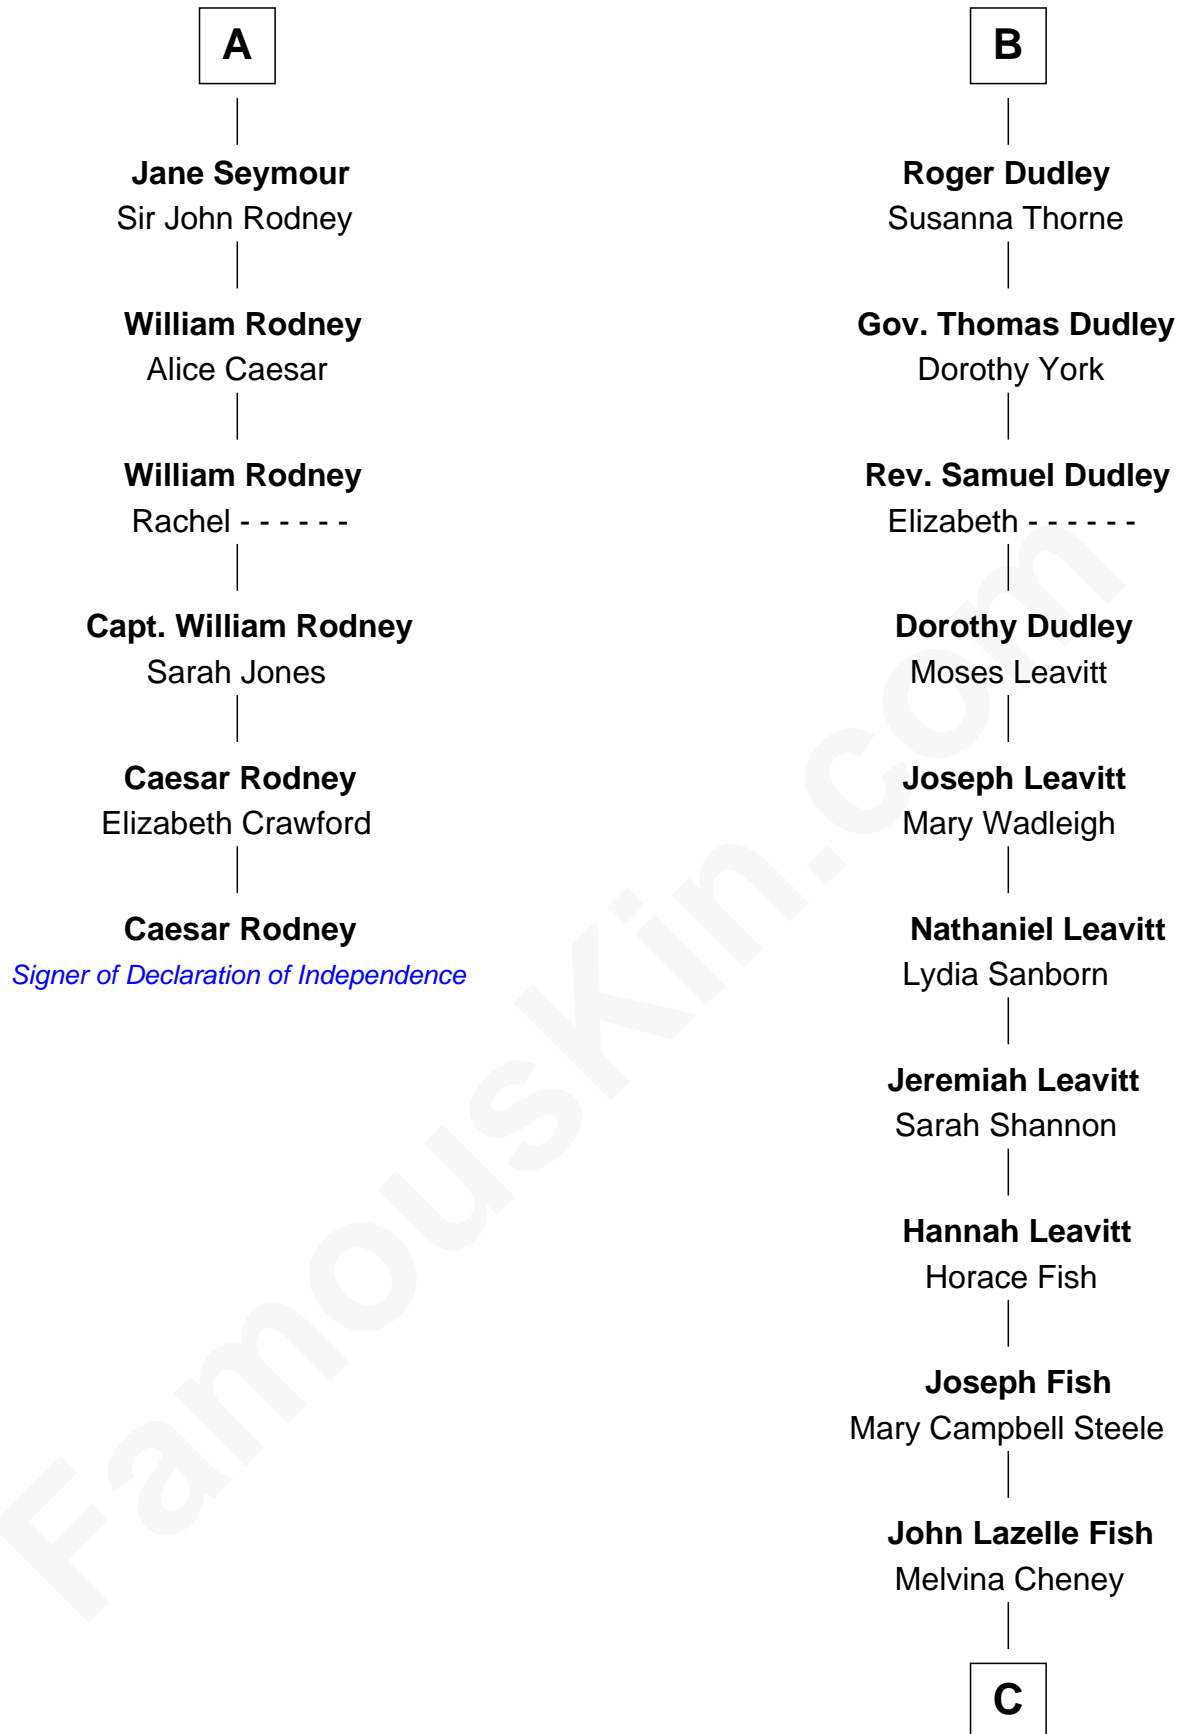

FamousKin.com

Relationship Chart of

Caesar Rodney

Signer of the Declaration of Independence

12th cousin 8 times removed of

Keri Russell

TV and Movie Actress

Sir Ralph de Neville

Cecily Willoughby

Sir Edward Sutton

Sir John Sutton

Cecily Grey

Sir Henry Dudley

----- Ashton

Probable

B