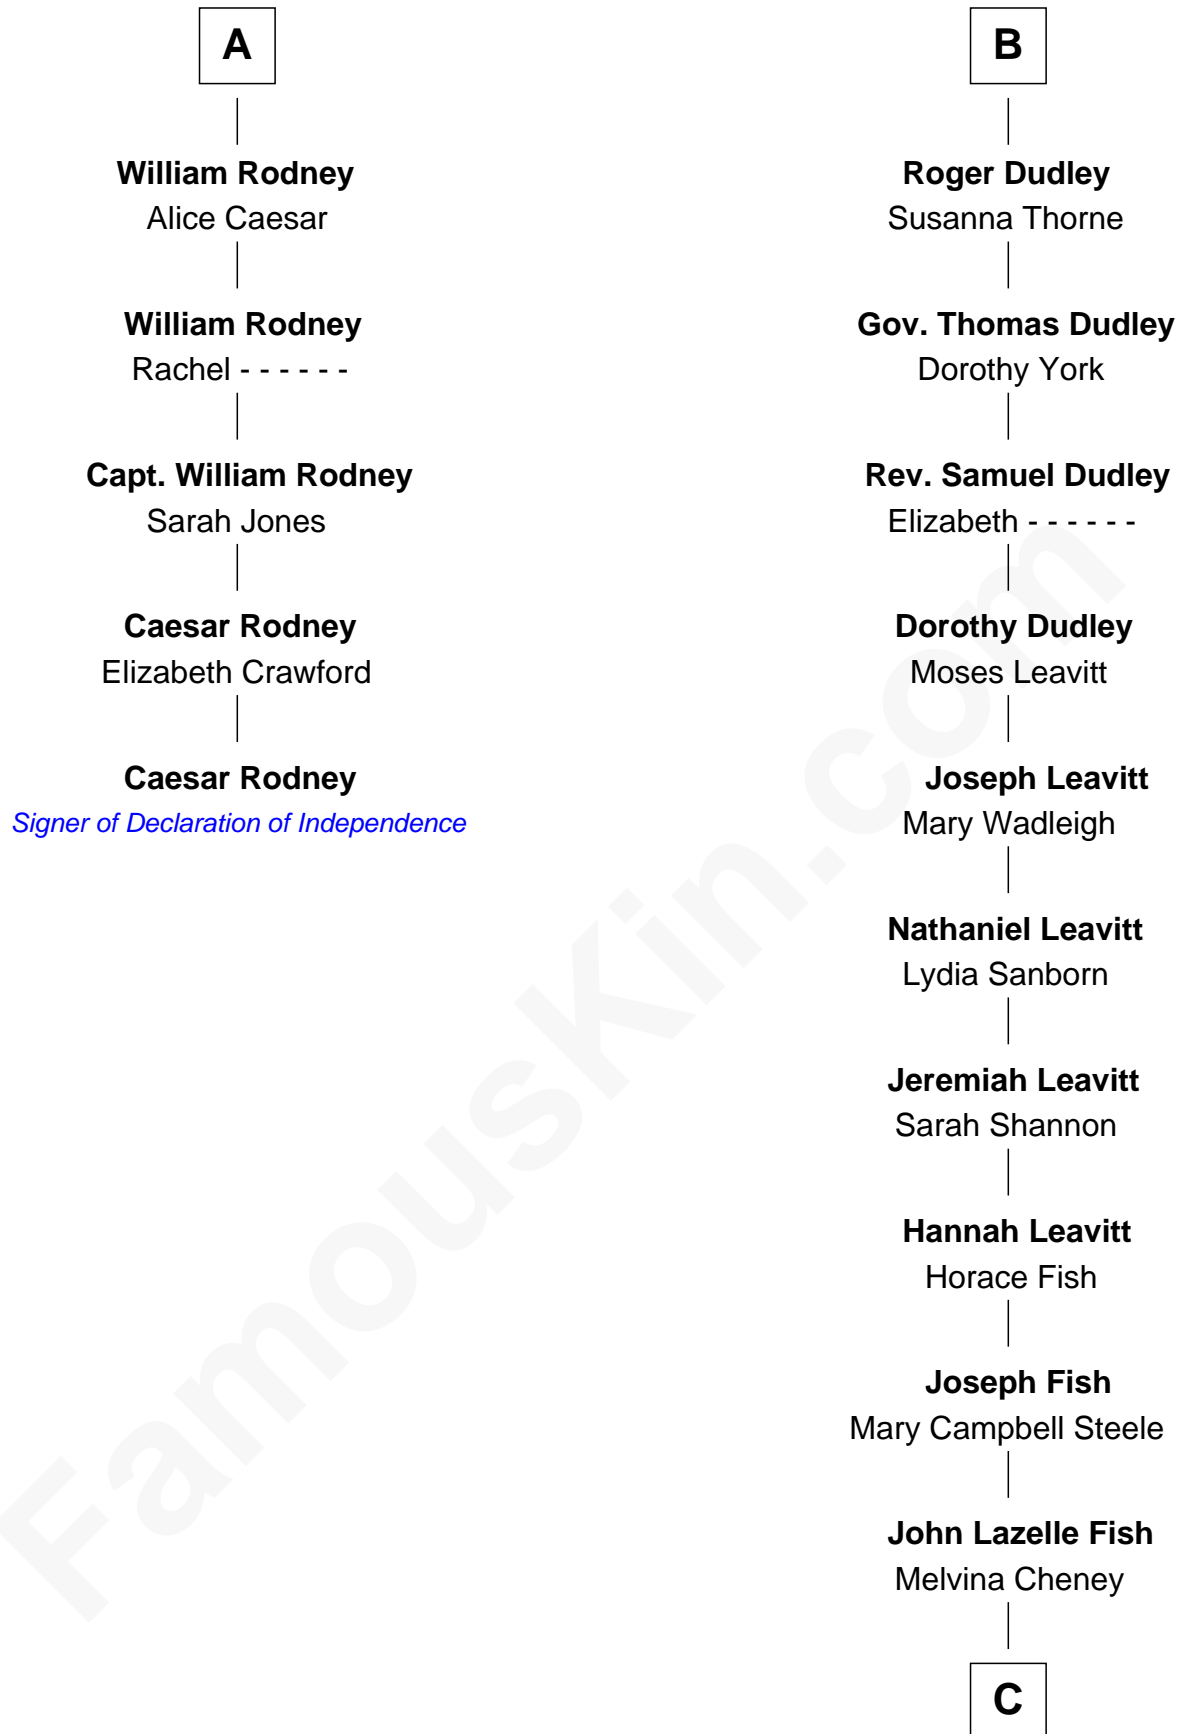

FamousKin.com

Relationship Chart of

Caesar Rodney

Signer of the Declaration of Independence

11th cousin 9 times removed of

Keri Russell

TV and Movie Actress

Sir Philip le Despencer

Elizabeth - - - - -

Sir Philip le Despencer

Elizabeth de Tibetot

Margery Despencer

Sir Roger Wentworth

Sir Philip Wentworth

Mary Clifford

Sir Henry Wentworth

Anne Say

Margery Wentworth

Sir John Seymour

Sir Henry Seymour

Barbara Morgan

Jane Seymour

Sir John Rodney

A

Sir Edward Sutton

Cecily Willoughby

Sir John Sutton

Cecily Grey

Sir Henry Dudley

- - - - - Ashton

Probable

B