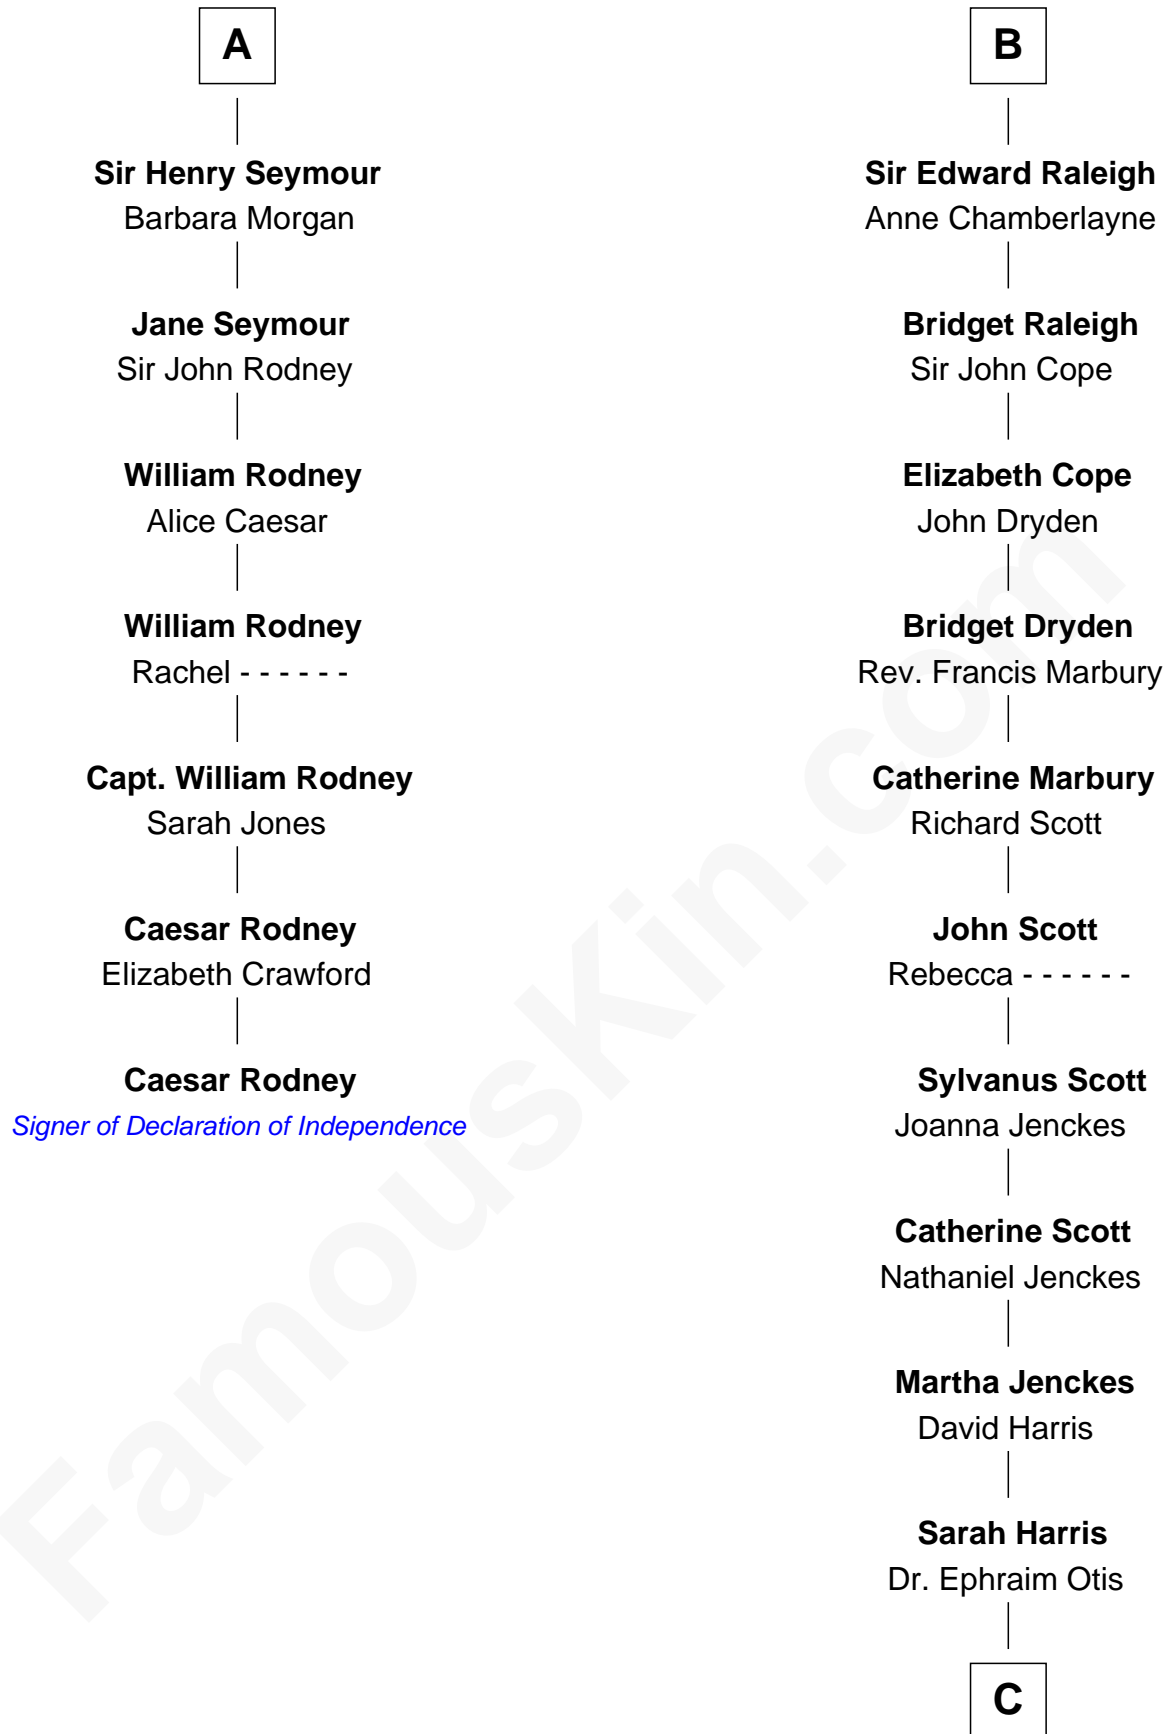

### Caesar Rodney

*Signer of the Declaration of Independence*

13th cousin 8 times removed of

**Amelia Earhart**  
*Aviation Pioneer*

**Sir Hugh I de Audley**  
Iseult de Mortimer

**Alice de Audley**  
Sir Ralph de Neville

**Margaret de Neville**  
Sir Henry Percy

**Sir Henry Percy**  
Elizabeth Mortimer

**Elizabeth Percy**  
Sir John Clifford

**Mary Clifford**  
Sir Philip Wentworth

**Sir Henry Wentworth**  
Anne Say

**Margery Wentworth**  
Sir John Seymour

**A**

**Hugh de Audley**  
Margaret de Clare

**Margaret de Audley**  
Ralph de Stafford

**Elizabeth de Stafford**  
John de Ferrers

**Robert de Ferrers**  
Margaret Despencer

**Phillippa Ferrers**  
Sir Thomas Greene

**Elizabeth Greene**  
William Raleigh

**Sir Edward Raleigh**  
Margaret Verney

**B**

**C**

**Dr. Ephraim Otis**

Mary Cornell

**Isaac Otis**

Caroline Abigail Curtis