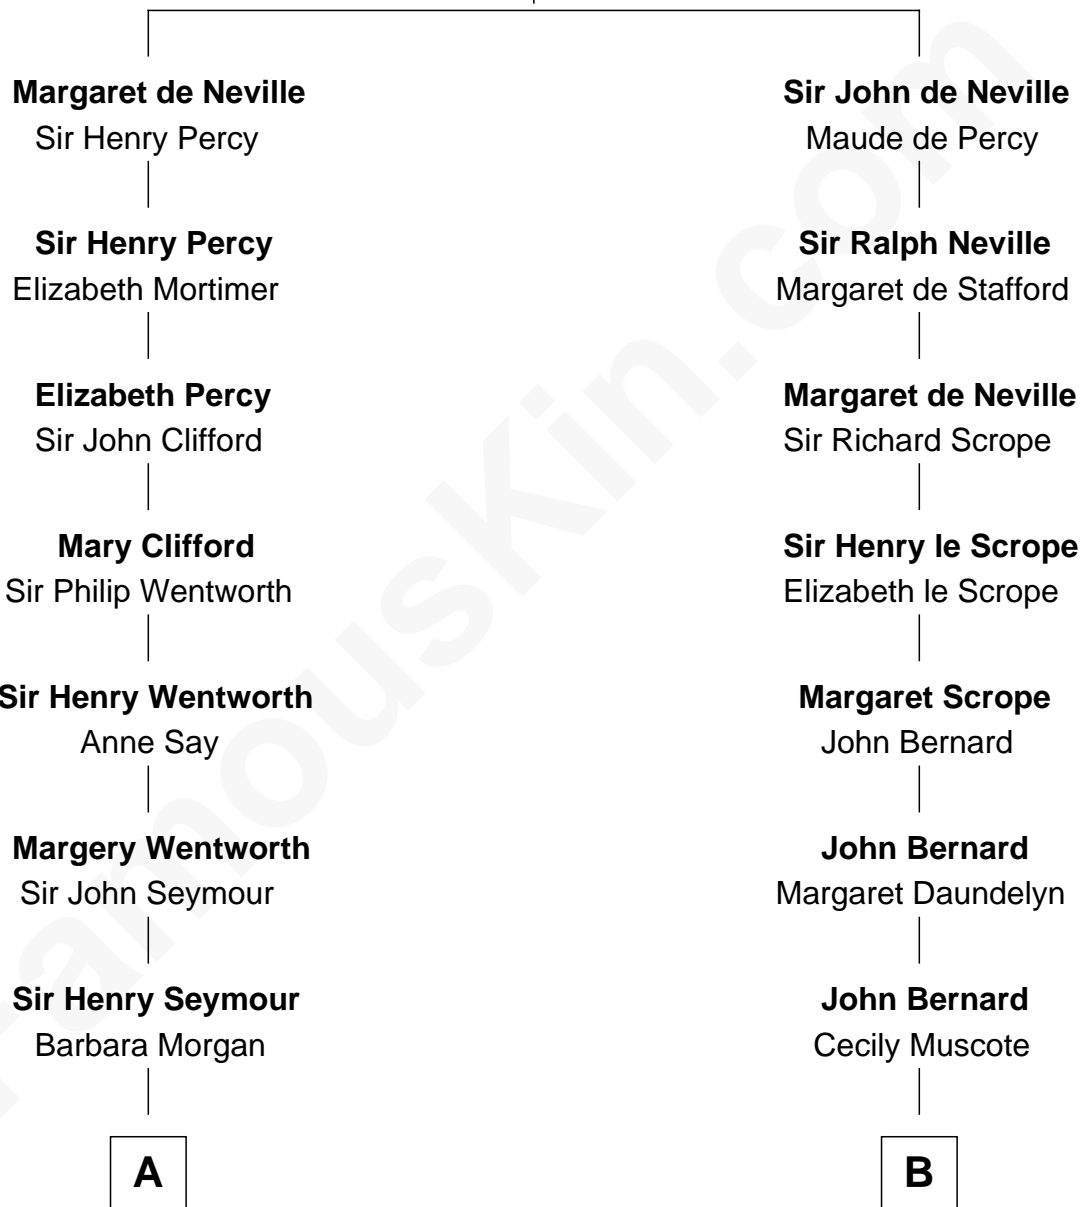

## Relationship Chart of

### Caesar Rodney

*Signer of the Declaration of Independence*

12th cousin 2 times removed of

### William Henry Harrison

*9th U.S. President*

**Sir Ralph de Neville**

Alice de Audley

**A**

**Jane Seymour**  
Sir John Rodney

**William Rodney**  
Alice Caesar

**William Rodney**  
Rachel -----

**Capt. William Rodney**  
Sarah Jones

**Caesar Rodney**  
Elizabeth Crawford

**Caesar Rodney**  
*Signer of Declaration of Independence*

**B**

**Francis Bernard**  
Alice Hazlewood

**Elizabeth Bernard**  
Thomas Harrison