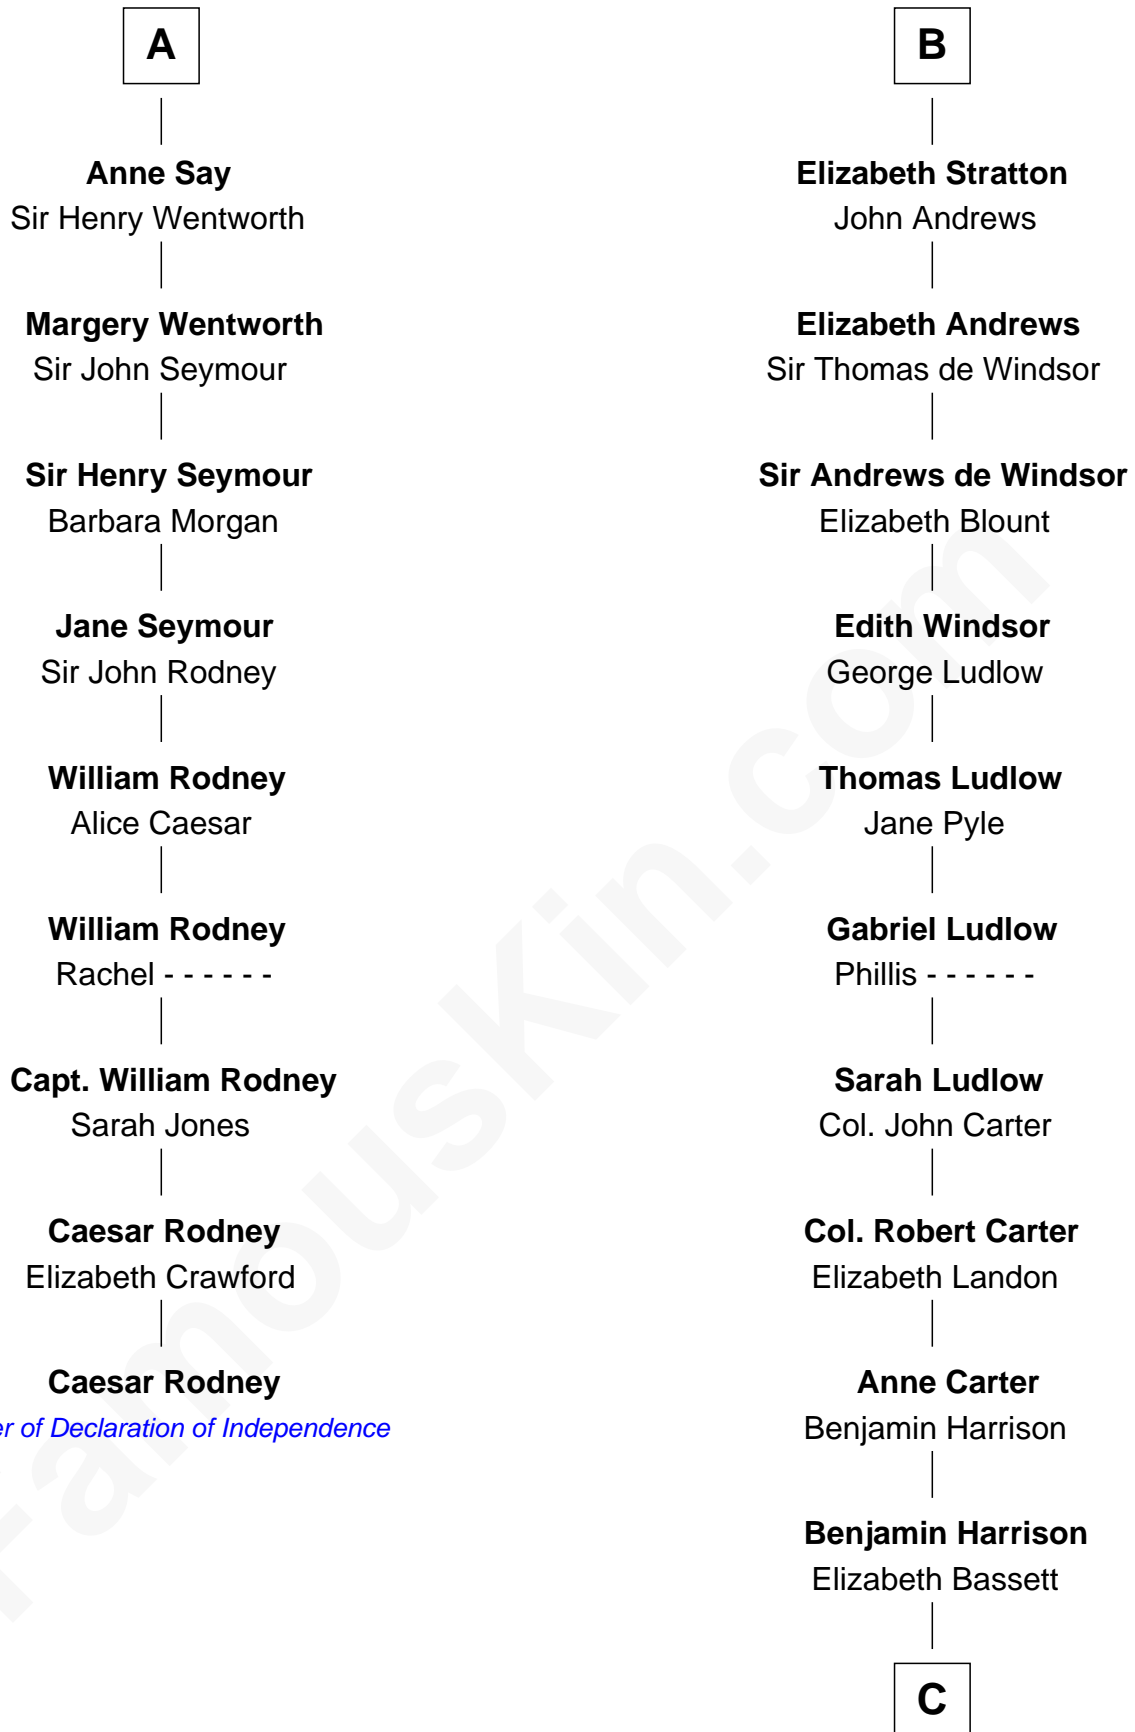

## Relationship Chart of

### Caesar Rodney

*Signer of the Declaration of Independence*

15th cousin 4 times removed of

**Benjamin Harrison**  
*23rd U.S. President*

**Sir Humphrey de Bohun**  
Maud of Eu

**C**

**Gen. William Henry Harrison**

Anna Tuthill Symmes

**John Scott Harrison**

Elizabeth Ramsey Irwin

**Benjamin Harrison**

*23rd U.S. President*

FamousKin.com