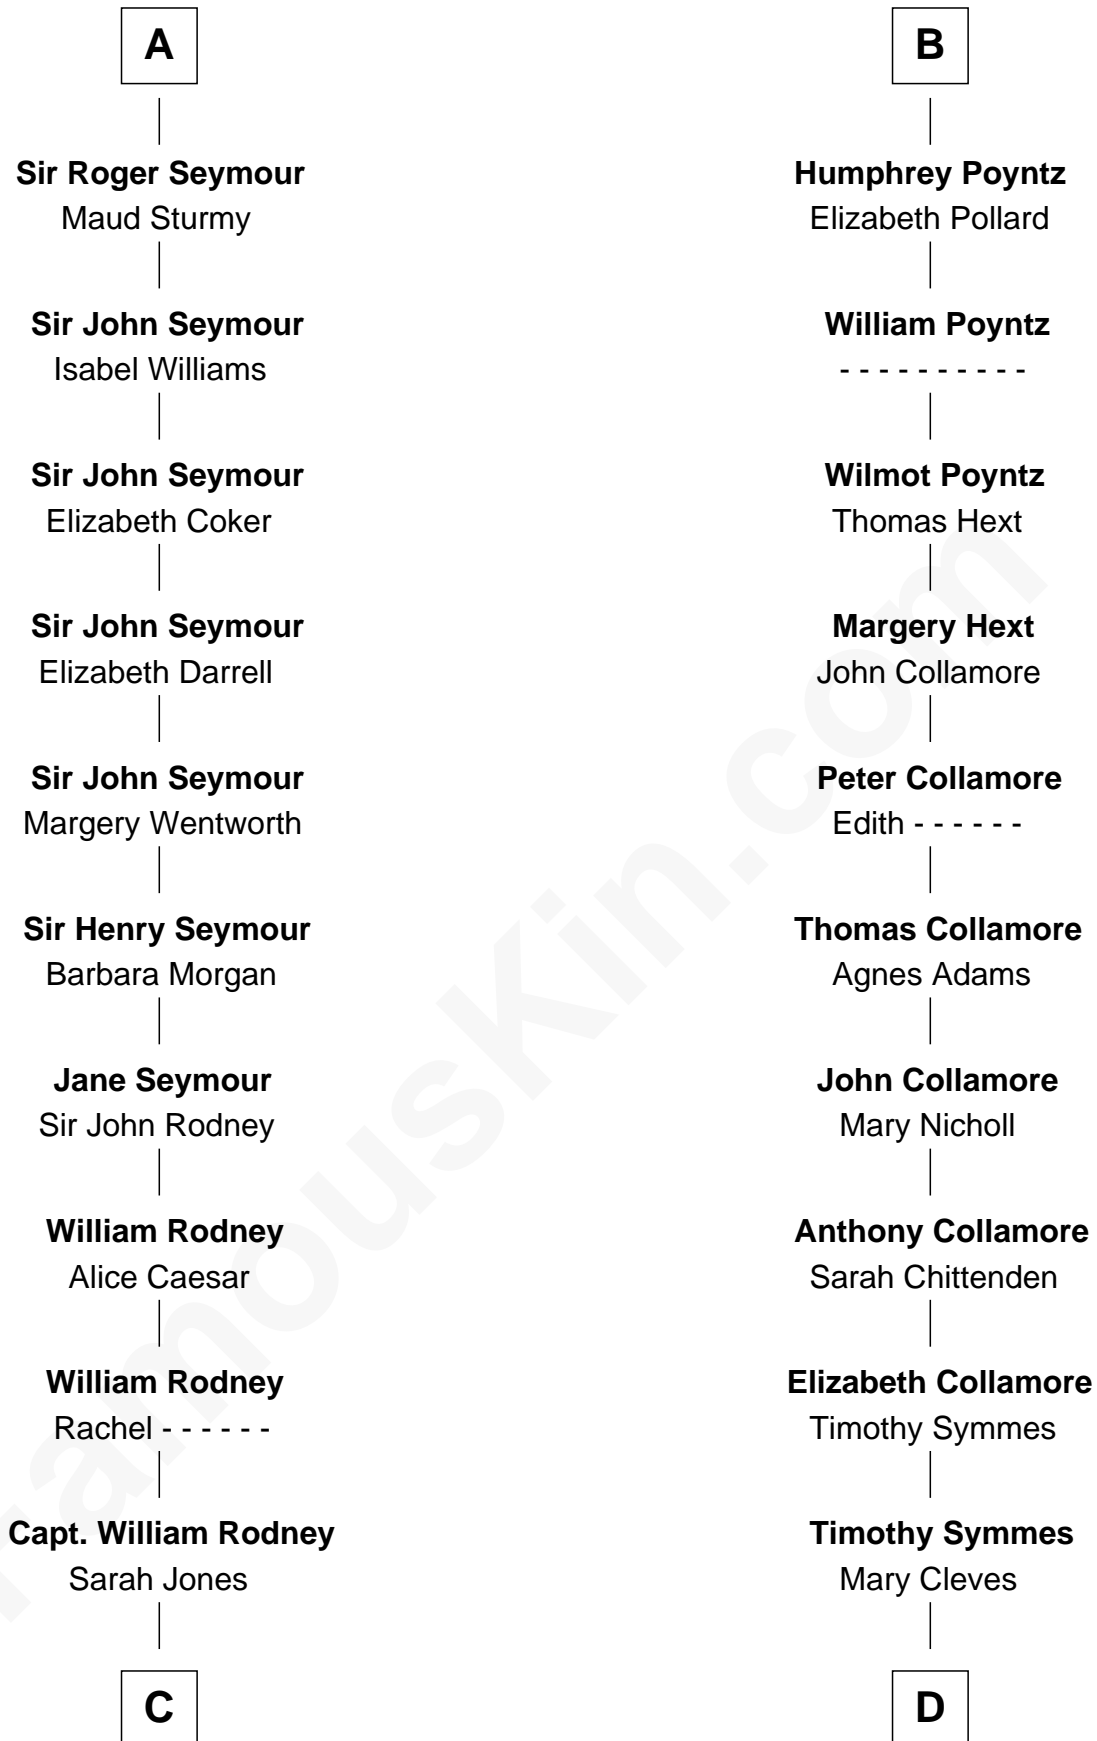

FamousKin.com

Relationship Chart of

Caesar Rodney

Signer of the Declaration of Independence

18th cousin 2 times removed of

Benjamin Harrison
23rd U.S. President

William Malet

C

Caesar Rodney
Elizabeth Crawford

Caesar Rodney
Signer of Declaration of Independence

D

Col. John Cleves Symmes
Anna Tuthill

Anna Tuthill Symmes
Gen. William Henry Harrison

John Scott Harrison
Elizabeth Ramsey Irwin