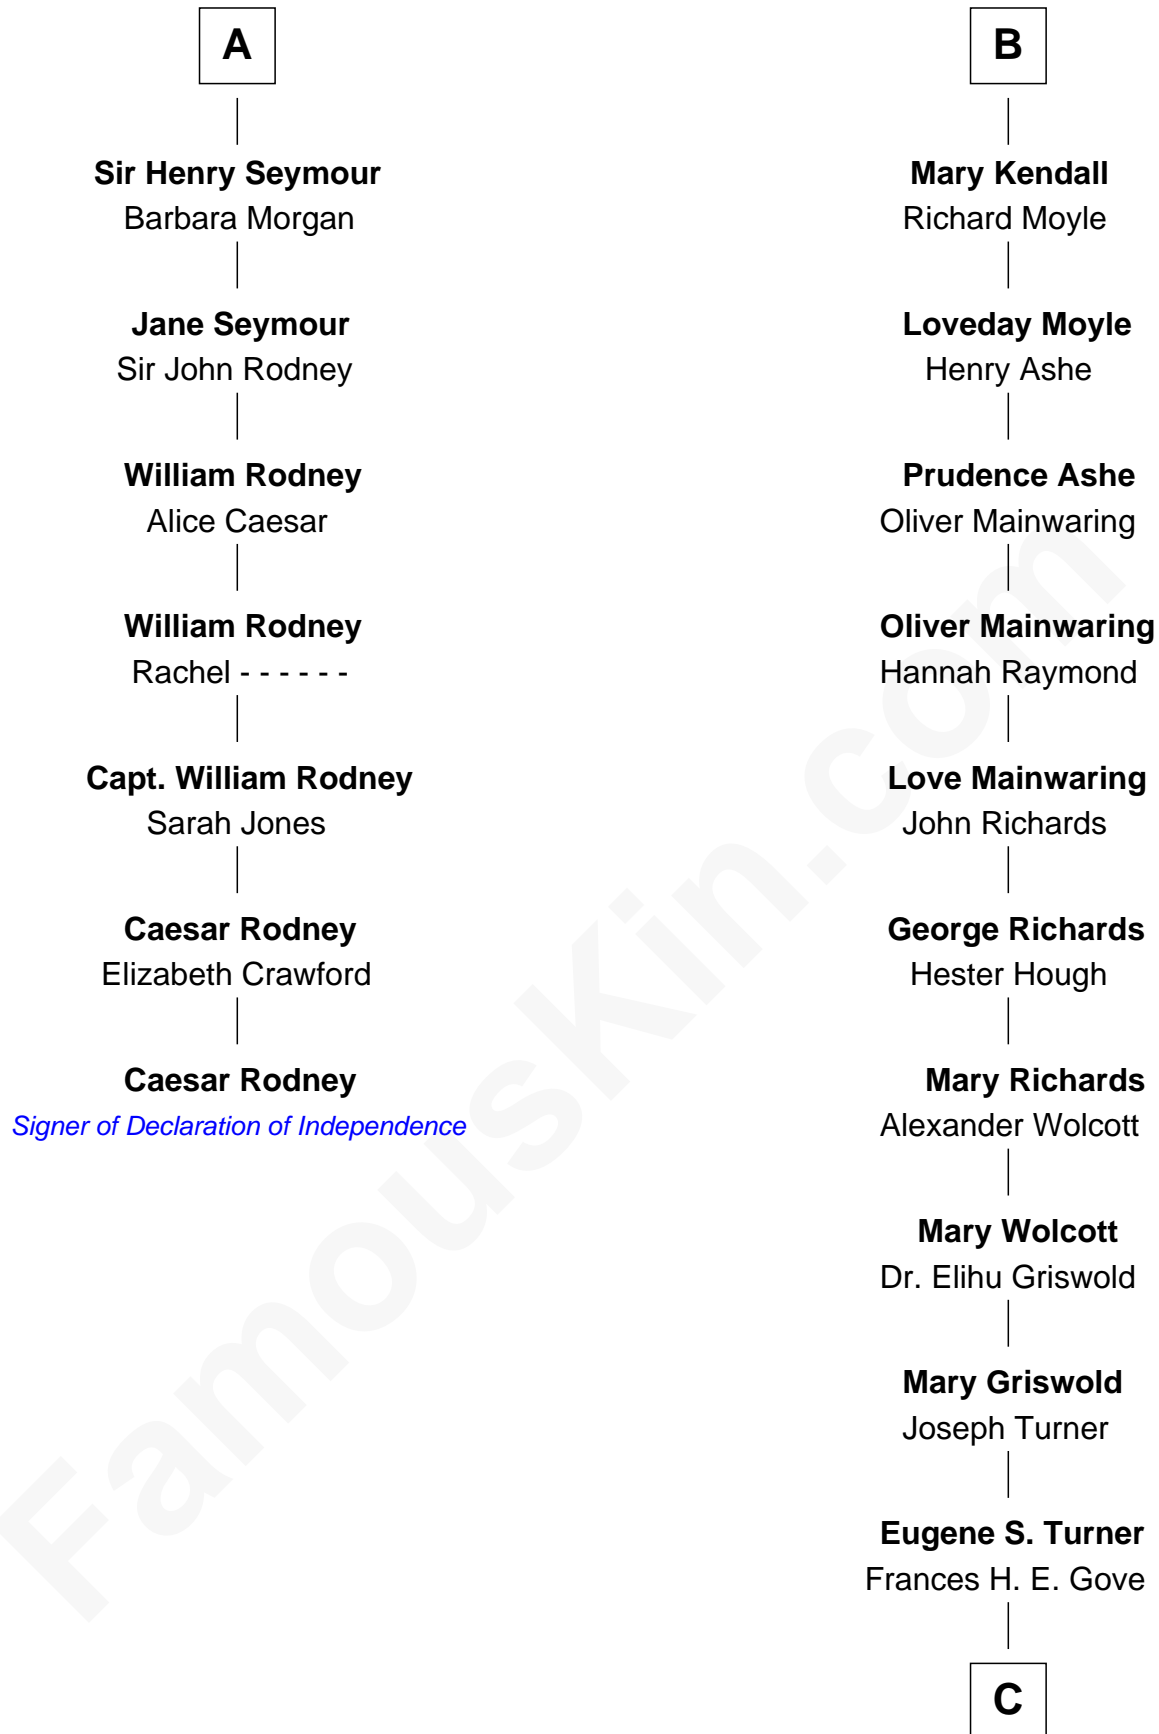

## Relationship Chart of

### Caesar Rodney

Signer of the Declaration of Independence

13th cousin 8 times removed of

**Ed Helms**

TV and Movie Actor

**Edward III, King of England**

Philippa of Hainault

**C**

|  
**Ione Turner**

Walter Harold Wright

|  
**Inez Emeline Wright**

George Pullen Jackson

|  
**Frances Helen Jackson**

Fitzgerald Sale Parker

|  
**Pamela Ann Parker**

John A. Helms