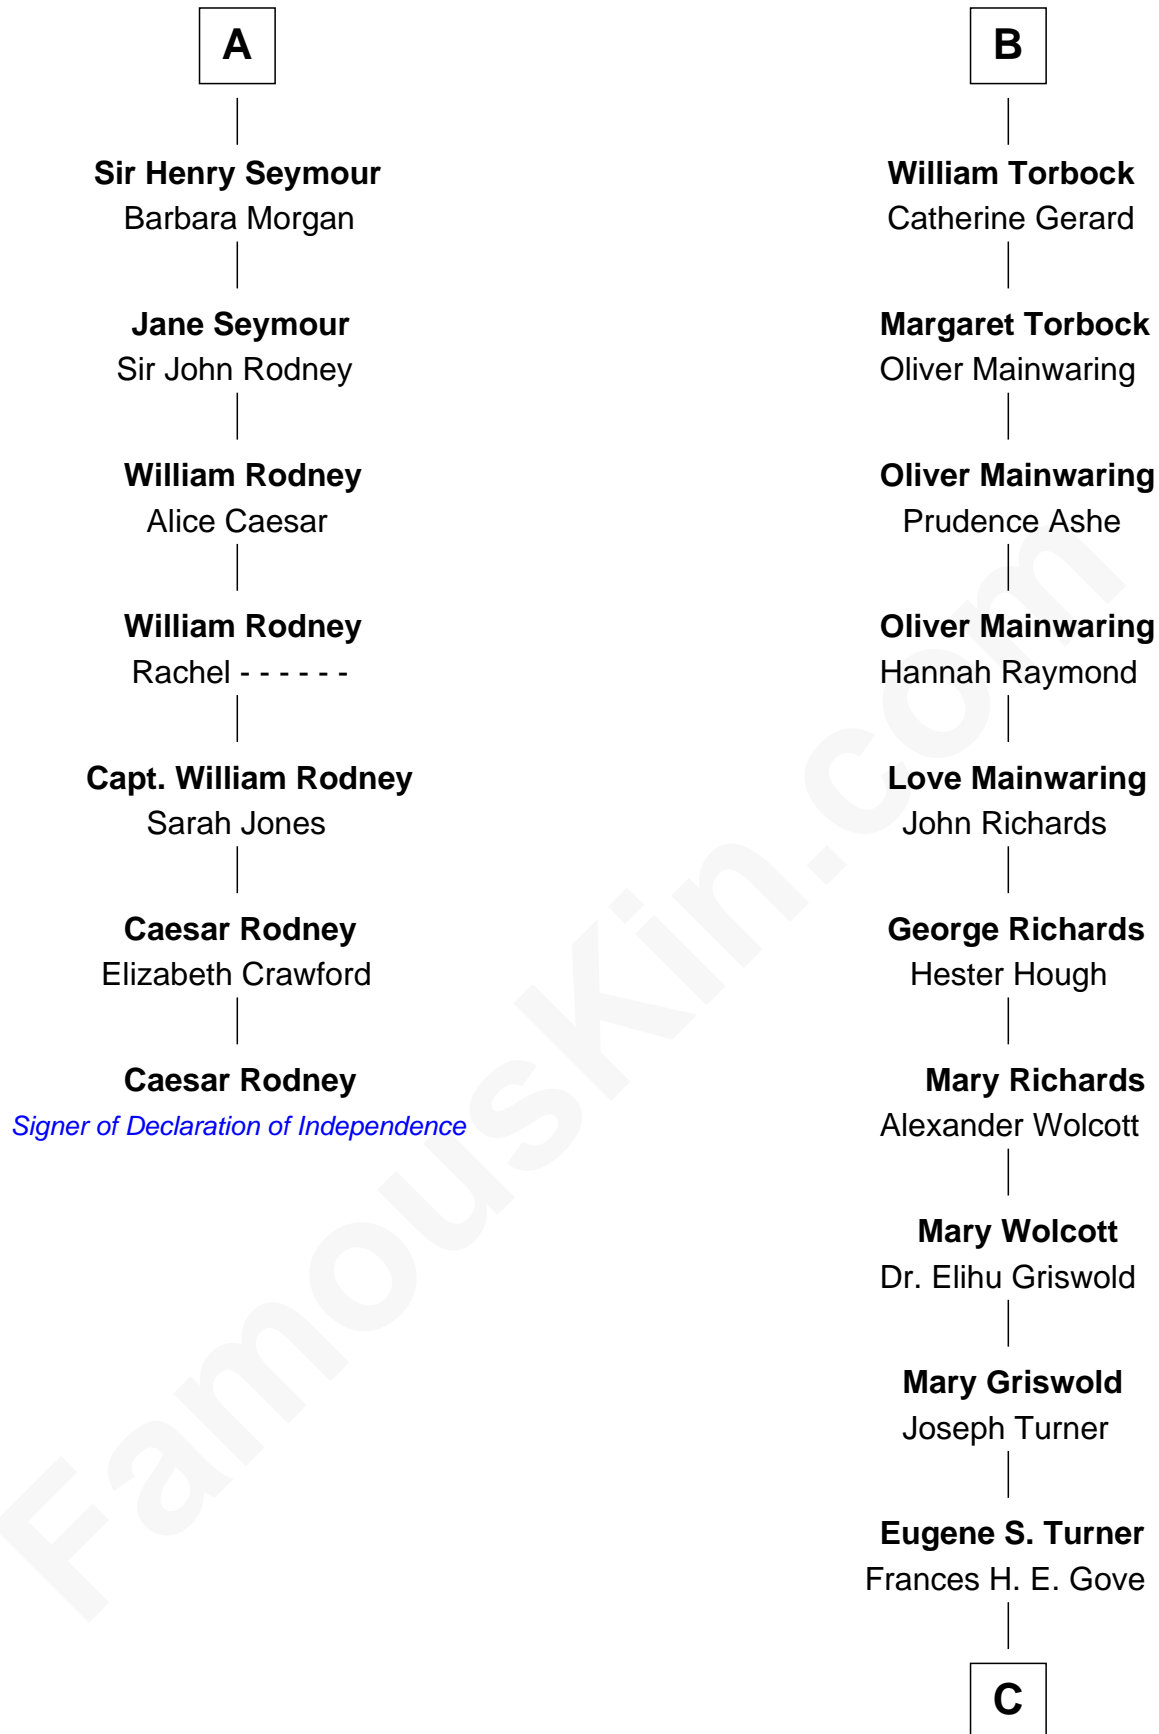

### Caesar Rodney

*Signer of the Declaration of Independence*

13th cousin 8 times removed of

**Ed Helms**

*TV and Movie Actor*

**Henry Plantagenet**  
Maud de Chaworth

**Mary Plantagenet**  
Henry de Percy

**Sir Henry Percy**  
Margaret de Neville

**Sir Henry Percy**  
Elizabeth Mortimer

**Elizabeth Percy**  
Sir John Clifford

**Mary Clifford**  
Sir Philip Wentworth

**Sir Henry Wentworth**  
Anne Say

**Margery Wentworth**  
Sir John Seymour

**A**

**Eleanor Plantagenet**  
Richard Fitzalan

**Sir Richard Fitzalan**  
Elizabeth de Bohun

**Elizabeth Fitzalan**  
Sir Robert Goushill

**Joan Goushill**  
Sir Thomas Stanley

**Sir John Stanley**  
Elizabeth Weever

**Margery Stanley**  
Sir William Torbock

**Thomas Torbock**  
Elizabeth Moore

**B**

**C**

|  
**Ione Turner**

Walter Harold Wright

|  
**Inez Emeline Wright**

George Pullen Jackson

|  
**Frances Helen Jackson**