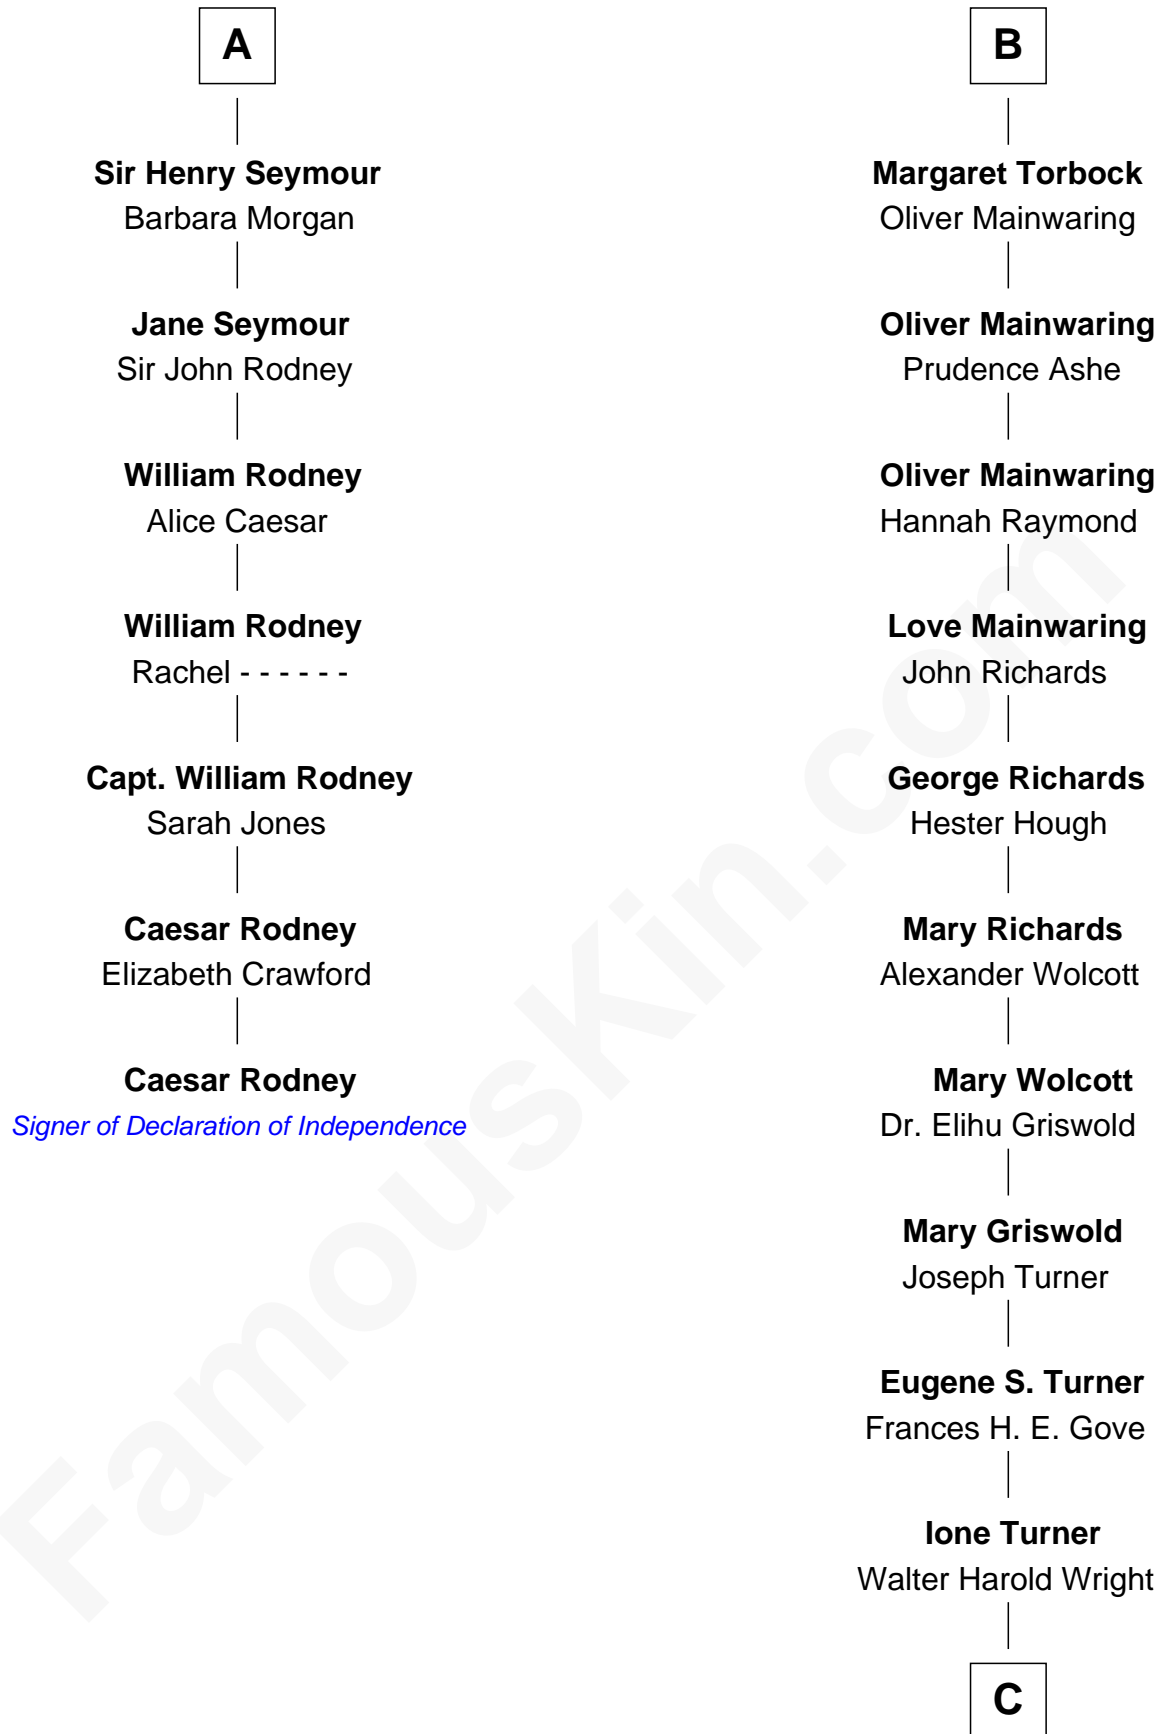

## Relationship Chart of

### Caesar Rodney

*Signer of the Declaration of Independence*

13th cousin 7 times removed of

**Ed Helms**

*TV and Movie Actor*

**C**

**Inez Emeline Wright**  
George Pullen Jackson

**Frances Helen Jackson**  
Fitzgerald Sale Parker