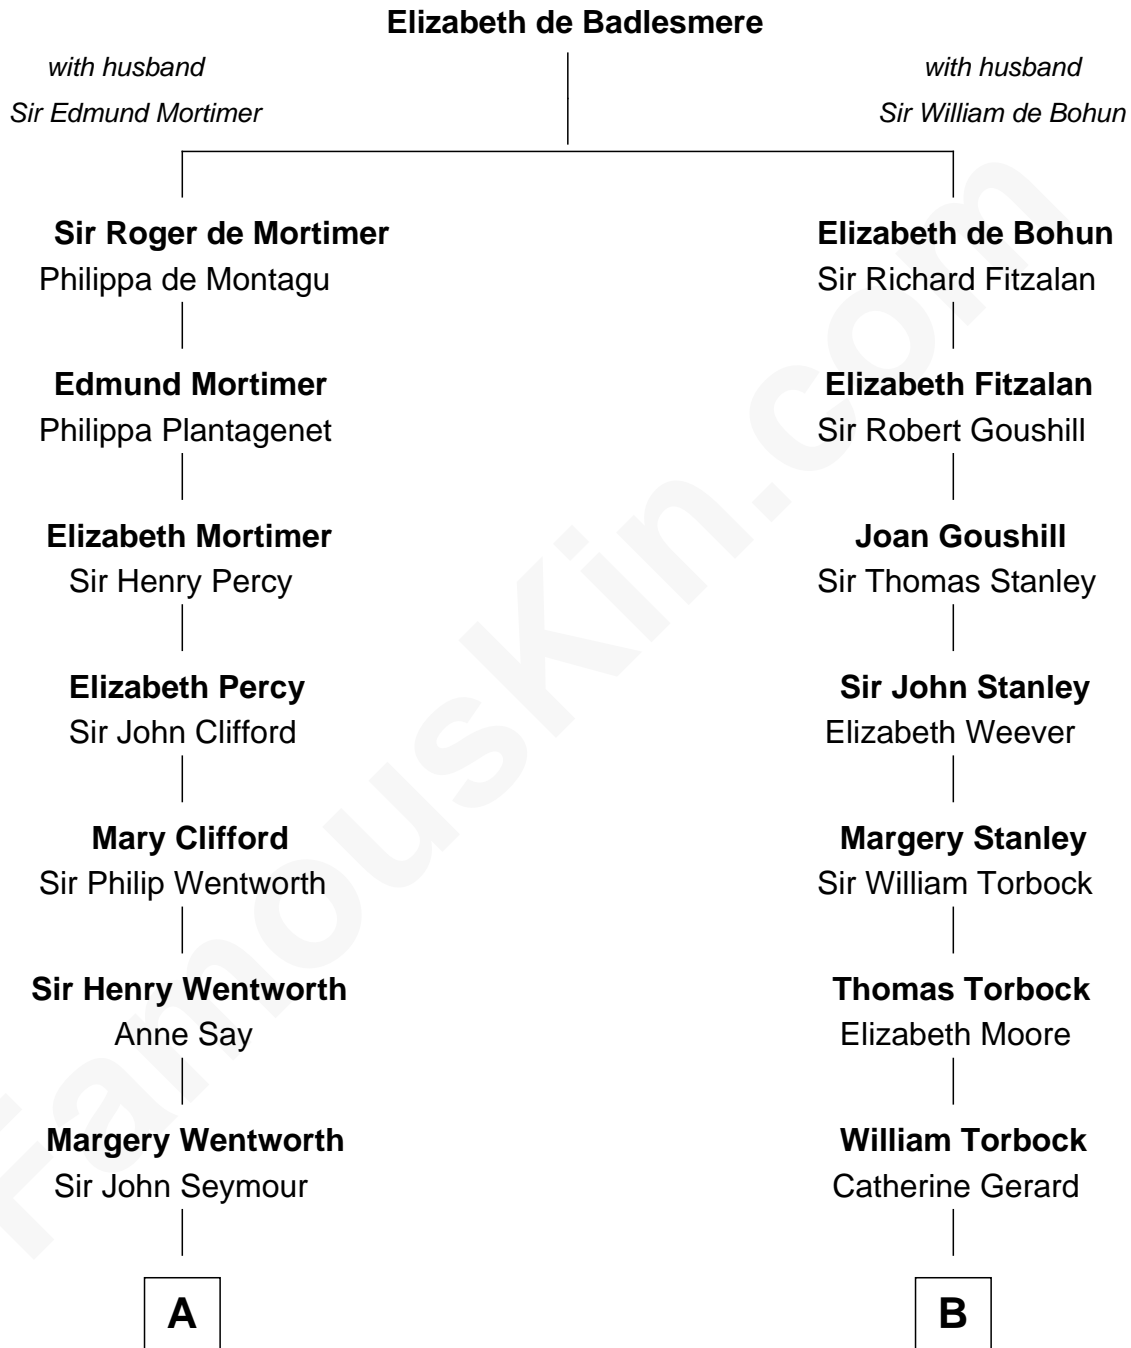

## Relationship Chart of

### Caesar Rodney

*Signer of the Declaration of Independence*

13th cousin 7 times removed of

**Ed Helms**

*TV and Movie Actor*

**C**

**Inez Emeline Wright**  
George Pullen Jackson

**Frances Helen Jackson**  
Fitzgerald Sale Parker