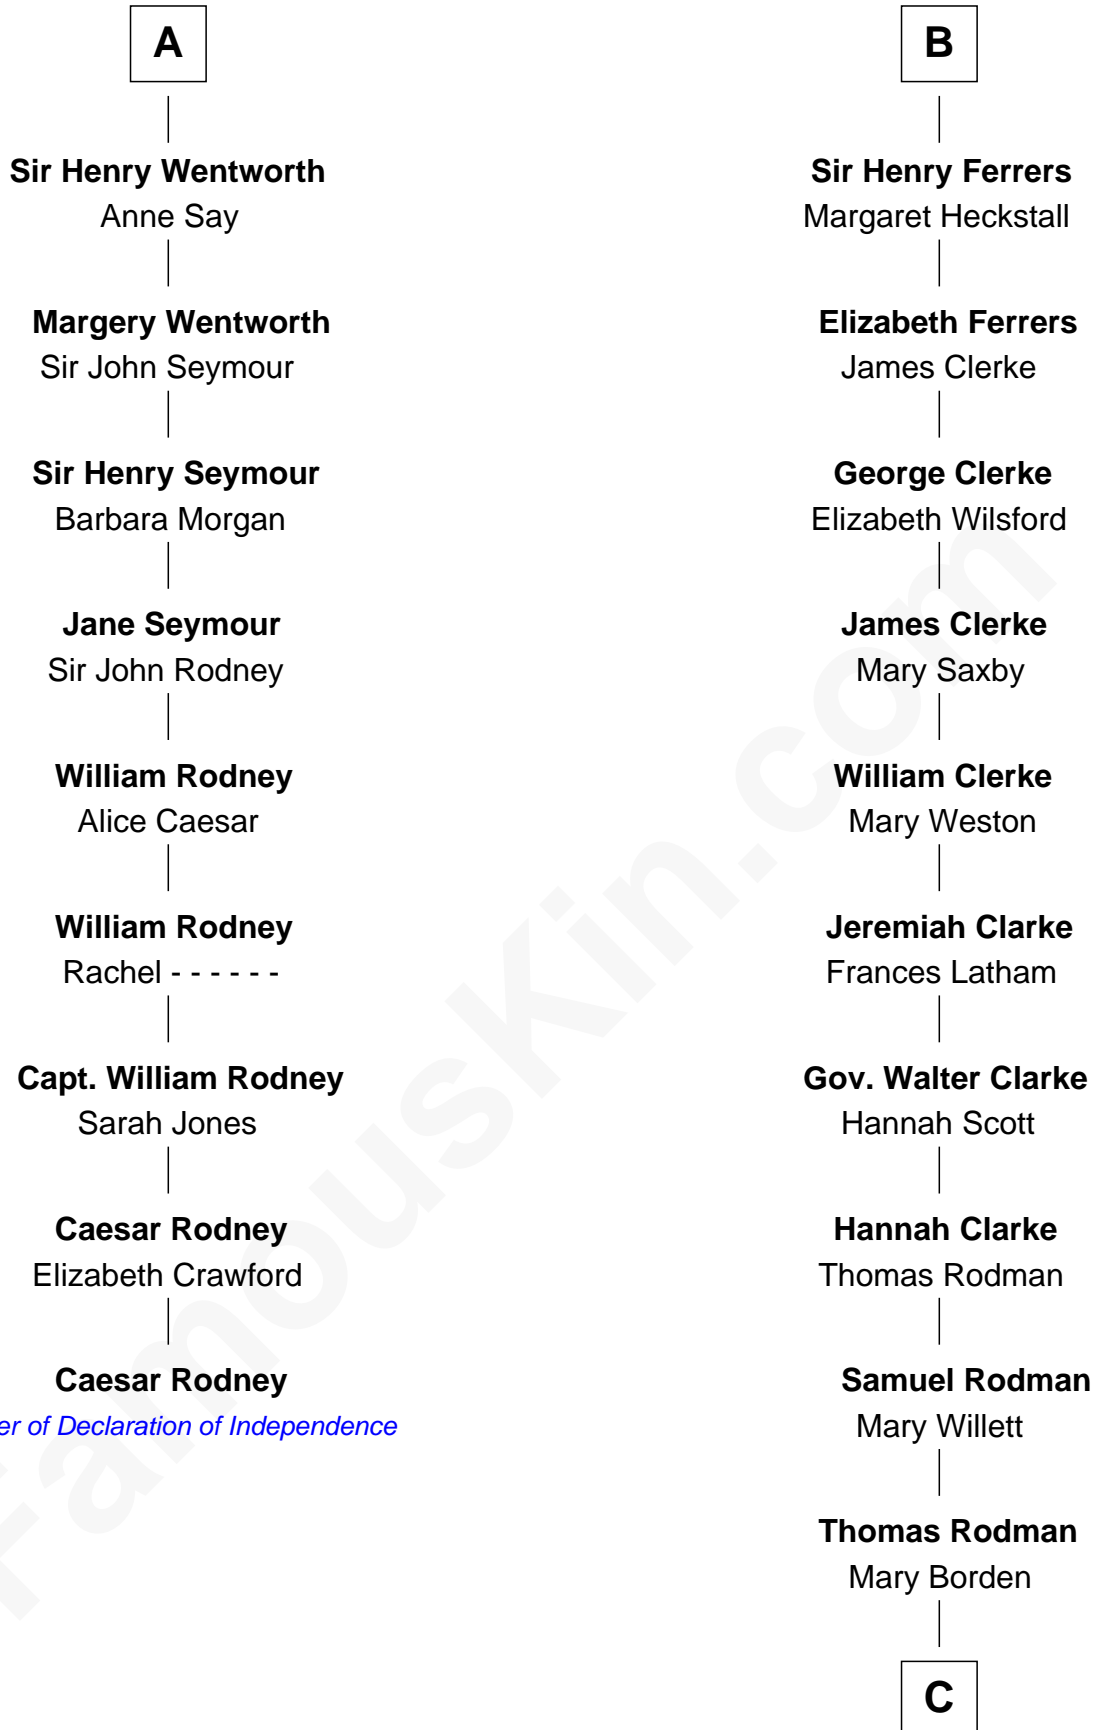

FamousKin.com

Relationship Chart of

Caesar Rodney

Signer of the Declaration of Independence

15th cousin 4 times removed of

Joseph Wharton

Founder of the Wharton School of Business

C

Hannah Rodman
Samuel Rowland Fisher

Deborah Fisher
William Wharton

Joseph Wharton
Founder, Wharton School of Business

FamousKin.com