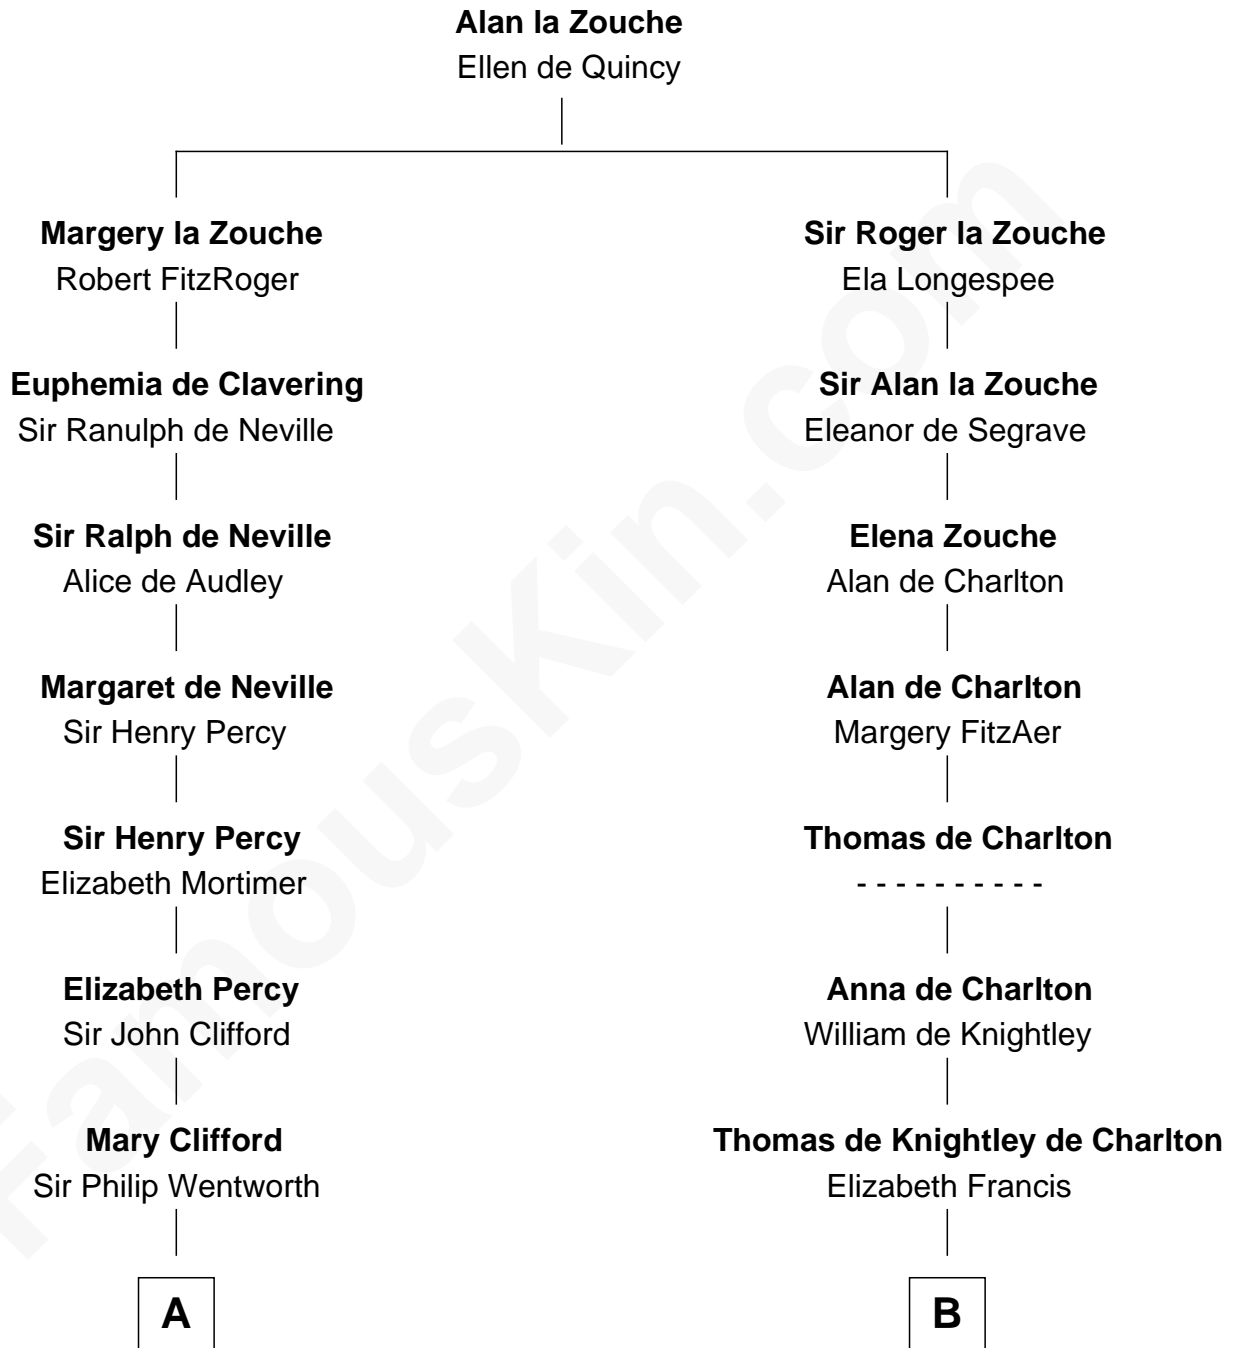

## Relationship Chart of

### Caesar Rodney

*Signer of the Declaration of Independence*

15th cousin 4 times removed of

### Jay Gould

*American Railroad "Robber Baron"*

**C**

—  
**Anna Osborn**  
Abraham Gould

—  
**John Burr Gould**  
Mary More

—  
**Jay Gould**  
*"Robber Baron"*

FamousKin.com