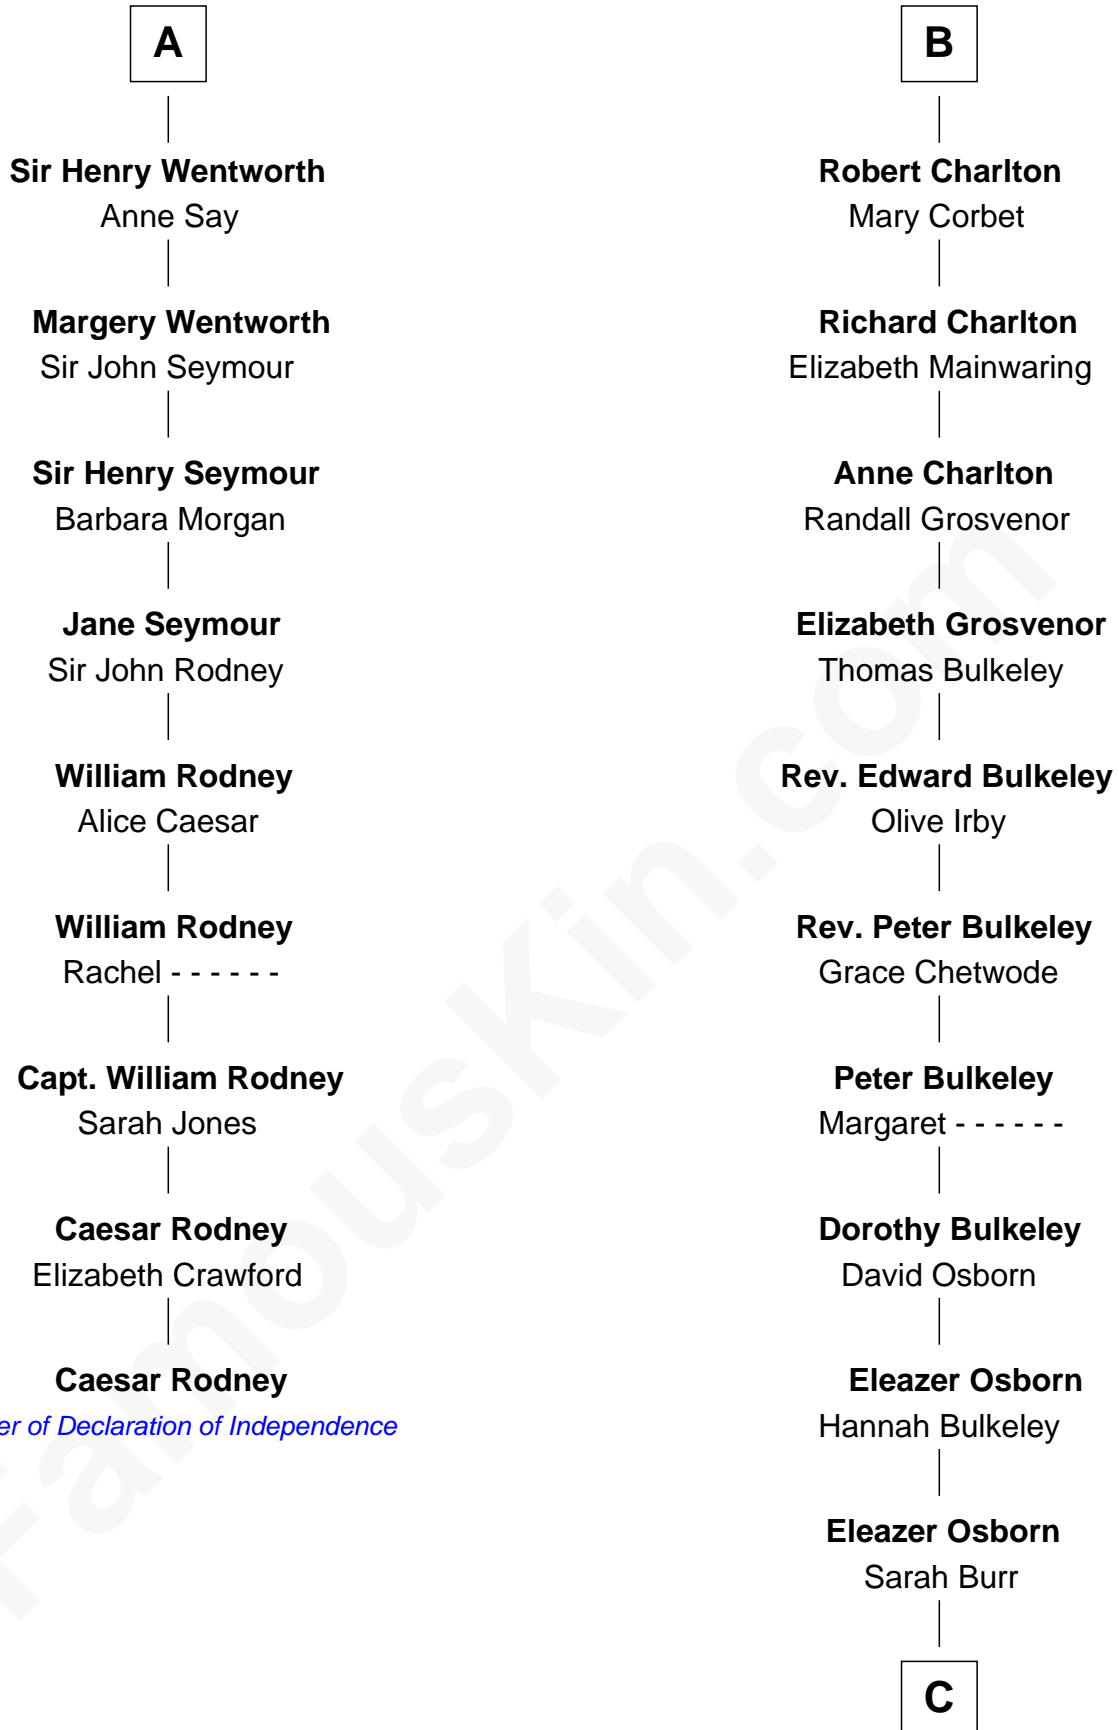

## Relationship Chart of

### Caesar Rodney

*Signer of the Declaration of Independence*

15th cousin 4 times removed of

### Jay Gould

*American Railroad "Robber Baron"*

**C**

—  
**Anna Osborn**  
Abraham Gould

—  
**John Burr Gould**  
Mary More

—  
**Jay Gould**  
*"Robber Baron"*

FamousKin.com